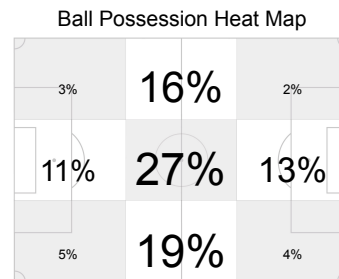

Portugal (POR)