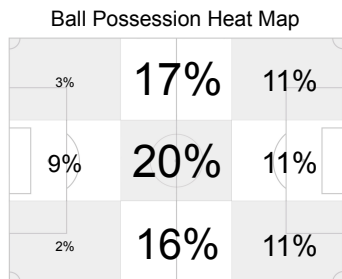

A: Absent
 I: Injured
 N: Not eligible to Play

AET: After extra time
 2Y=R: Second Yellow Card
 PSO: Penalty shoot-out

Y: Yellow Card
 R: Red Card

SUN 20 JUN 2010; 21:35 CET / 21:35 local time - Version 1

13 15 JUN 2010 16:00 Nelson Mandela Bay / Port Elizabeth Stadium / Att. 37,034
RSA

Côte d'Ivoire (CIV)

Attacking direction →

5
1
18
6
1
0
0/0
2
0
2
0
0
0
49%
36

Shots 7
Shots on Goal 2
Fouls 13
Corner Kicks 4
Direct Free Kicks to Goal 2
Indirect Free Kicks to Goal 0
Penalty Kicks/Converted 0/0
Offsides 1
Own Goals 0
Cautions 1
Expulsions due to Second Caution 0
Direct Expulsions 0
Ball Possession 51%
Actual Playing Time 37