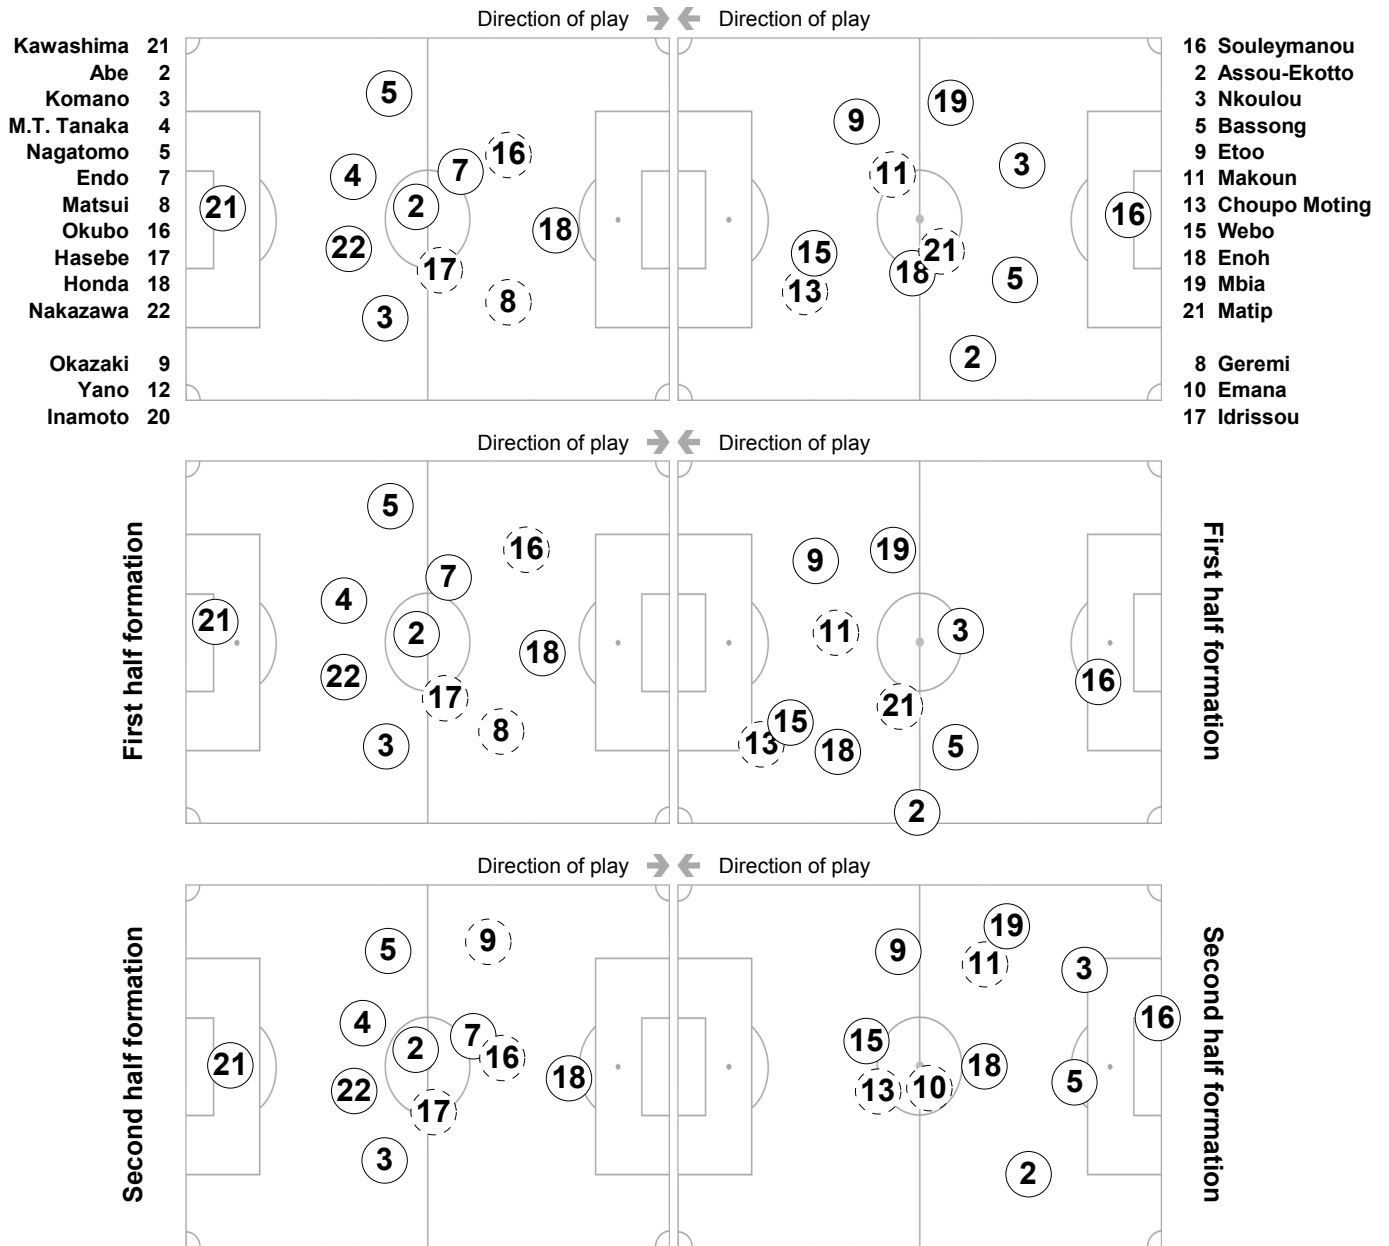

Actual Formation

Group E

Japan - Cameroon 1:0 (1:0)

Mangaung/Bloemfontein / Free State Stadium / RSA

69' (In) 9 Okazaki / (Out) 8 Matsui
 82' (In) 12 Yano / (Out) 16 Okubo
 88' (In) 20 Inamoto / (Out) 17 Hasebe

63' (In) 10 Emana / (Out) 21 Matip
 75' (In) 17 Idrissou / (Out) 13 Choupo Moting
 75' (In) 8 Geremi / (Out) 11 Makoun

Total time played: 96'18"
45% - 27'16" Ball possession 55% - 33'43"

did not play the entire match substitution