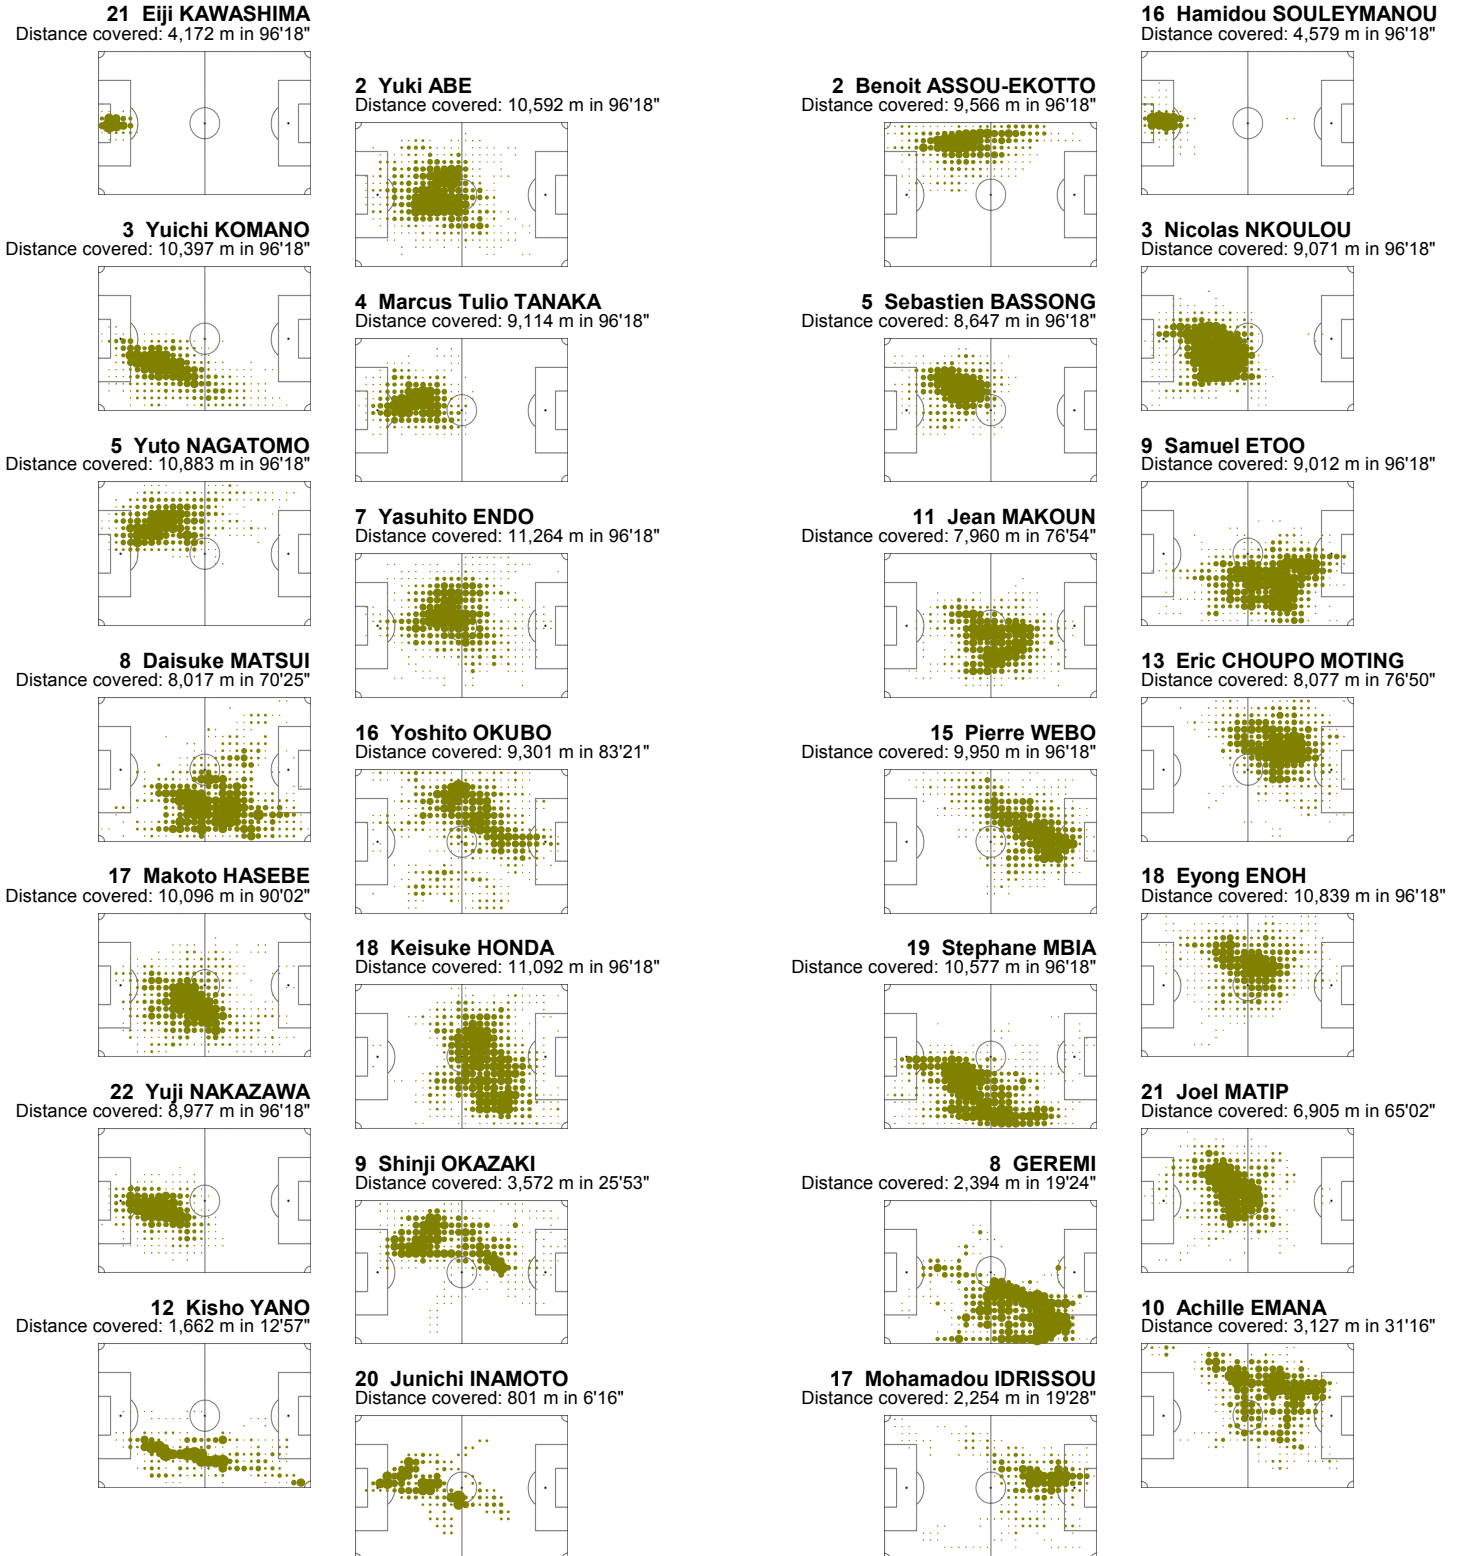

Players Heat Map

Group E

Japan - Cameroon 1:0 (1:0)

Mangaung/Bloemfontein / Free State Stadium / RSA

Direction of play →

FIFA does not vouch for the accuracy of technical statistics compiled in association with its competition results system partner.