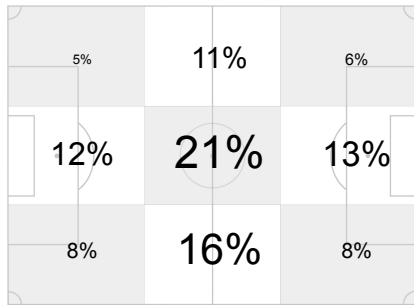

Assistant Referee 2: Bertino MIRANDA (POR)
 Reserve Assistant Referee: Abraham GONZALEZ (COL)
 General Coordinator: David PETRIASHVILI (GEO)

Cameroon Tracking Statistics

Ball Possession Heat Map

Attacking direction →

Attack Origin

#	Name	Time	Distance Covered (m)			Time Spent			Sprint	Top Speed Km/h	Activity Time Spent		
			DC	In Poss	Not In Poss	Opp. Half	Att. 3rd	Pen. Area			Low	Medium	High
16	Hamidou SOULEYMANOU	96'18"	4579	1828	1494	2%	1%		16	19.38	97%	2%	1%
2	Benoit ASSOU-EKOTTO	96'18"	9566	3497	3479	32%	10%		78	23.53	86%	7%	7%
3	Nicolas NKOULOLO	96'18"	9071	3858	3050	14%			51	22.49	87%	7%	6%
5	Sebastien BASSONG	96'18"	8647	3346	2947	14%	2%	1%	49	20.93	88%	7%	5%
9	Samuel ETOO	96'18"	9012	3730	2662	70%	37%	6%	55	22.71	87%	7%	6%
11	Jean MAKOUN	76'54"	7960	3418	2637	53%	17%	1%	65	20.83	82%	9%	9%
13	Eric CHOUPPO MOTING	76'50"	8077	3523	2462	82%	42%	9%	79	30.13	85%	7%	8%
15	Pierre WEBO	96'18"	9950	4110	3107	81%	47%	12%	97	25.94	83%	8%	9%
18	Eyong ENOH	96'18"	10839	4432	3690	54%	16%	3%	82	24.46	81%	9%	10%
19	Stephane MBIA	96'18"	10577	4117	3513	40%	16%	2%	117	24.42	82%	8%	10%
21	Joel MATIP	65'02"	6905	2576	2585	32%	5%	1%	35	20.93	84%	9%	7%