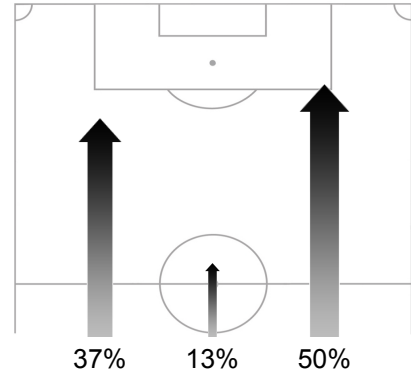

Assistant Referee 2: Bertino MIRANDA (POR)
 Reserve Assistant Referee: Abraham GONZALEZ (COL)
 General Coordinator: David PETRIASHVILI (GEO)

Cameroon Tracking Statistics

Ball Possession Heat Map

Attacking direction →

Attack Origin

#	Name	Time	Distance Covered (m)			Time Spent			Sprint	Top Speed Km/h	Activity Time Spent		
			DC	In Poss	Not In Poss	Opp. Half	Att. 3rd	Pen. Area			Low	Medium	High
16	Hamidou SOULEYMANOU	96'18"	4579	1828	1494	2%	1%		16	19.38	97%	2%	1%
2	Benoit ASSOU-EKOTTO	96'18"	9566	3497	3479	32%	10%		78	23.53	86%	7%	7%
3	Nicolas NKOULOLO	96'18"	9071	3858	3050	14%			51	22.49	87%	7%	6%
5	Sebastien BASSONG	96'18"	8647	3346	2947	14%	2%	1%	49	20.93	88%	7%	5%
9	Samuel ETOO	96'18"	9012	3730	2662	70%	37%	6%	55	22.71	87%	7%	6%
11	Jean MAKOUN	76'54"	7960	3418	2637	53%	17%	1%	65	20.83	82%	9%	9%
13	Eric CHOUPPO MOTING	76'50"	8077	3523	2462	82%	42%	9%	79	30.13	85%	7%	8%
15	Pierre WEBO	96'18"	9950	4110	3107	81%	47%	12%	97	25.94	83%	8%	9%
18	Eyong ENOH	96'18"	10839	4432	3690	54%	16%	3%	82	24.46	81%	9%	10%
19	Stephane MBIA	96'18"	10577	4117	3513	40%	16%	2%	117	24.42	82%	8%	10%
21	Joel MATIP	65'02"	6905	2576	2585	32%	5%	1%	35	20.93	84%	9%	7%

DC: Distance Covered
 In Poss: In Possession
 Not In Poss: Not In Possession
 Opp. Half: In Opposing Half
 Att. 3rd: In Opposing Third
 Pen. Area: In Penalty Area

FIFA does not vouch for the accuracy of technical statistics compiled in association with its competition results system partner.
 MON 14 JUN 2010; 18:02 CET / 18:02 local time - Version 1