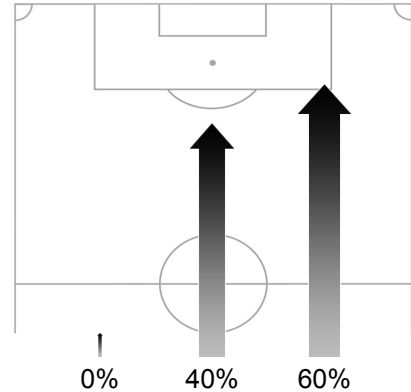

Assistant Referee 2: Bertino MIRANDA (POR)
Reserve Assistant Referee: Abraham GONZALEZ (COL)
General Coordinator: David PETRIASHVILI (GEO)

Japan Tracking Statistics

Ball Possession Heat Map

Attacking direction →

Attack Origin

#	Name	Time	Distance Covered (m)			Time Spent			Sprint	Top Speed Km/h	Activity Time Spent		
			DC	In Poss	Not In Poss	Opp. Half	Att. 3rd	Pen. Area			Low	Medium	High
21	Eiji KAWASHIMA	96'18"	4172	1325	1484				4	14.48	99%	1%	
2	Yuki ABE	96'18"	10592	3093	4919	23%	4%		114	27.09	81%	9%	10%
3	Yuichi KOMANO	96'18"	10397	3287	4312	18%	6%		104	25.77	82%	9%	9%
4	Marcus Tulio TANAKA	96'18"	9114	2440	3966	6%			45	27.35	88%	6%	6%
5	Yuto NAGATOMO	96'18"	10883	3344	4466	18%	5%		85	30.13	82%	9%	9%
7	Yasuhito ENDO	96'18"	11264	3545	5013	40%	10%		97	24.71	79%	10%	11%
8	Daisuke MATSUI	70'25"	8017	2776	2960	56%	25%	2%	95	24.32	84%	8%	8%
16	Yoshito OKUBO	83'21"	9301	3212	3663	56%	26%	8%	94	28.38	80%	9%	11%
17	Makoto HASEBE	90'02"	10096	3199	4233	33%	8%	1%	61	26.70	82%	9%	9%
18	Keisuke HONDA	96'18"	11092	3647	4514	73%	30%	3%	121	21.88	79%	10%	11%
22	Yuji NAKAZAWA	96'18"	8977	2612	3829	6%			46	23.20	87%	7%	6%

Substitutes

1	Seigo NARAZAKI												
6	Atsuto UCHIDA												
9	Shinji OKAZAKI	25'53"	3572	1091	1694	40%	20%	3%	71	24.09	72%	11%	17%
10	Shunsuke NAKAMURA												
11	Keiji TAMADA												
12	Kisho YANO	12'57"	1662	555	678	50%	23%	2%	22	24.53	74%	11%	15%
13	Daiki IWAMASA												
14	Kengo NAKAMURA												
15	Yasuyuki KONNO												
19	Takayuki MORIMOTO												
20	Junichi INAMOTO	6'16"	801	188	452	25%	15%		12	18.76	74%	10%	16%
23	Yoshikatsu KAWAGUCHI												

DC: Distance Covered
 In Poss: In Possession
 Not In Poss: Not In Possession
 Opp. Half: In Opposing Half
 Att. 3rd: In Opposing Third
 Pen. Area: In Penalty Area

FIFA does not vouch for the accuracy of technical statistics compiled in association with its competition results system partner.
 MON 14 JUN 2010; 18:01 CET / 18:01 local time - Version 1