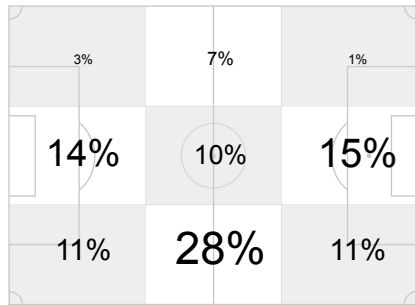

Japan Tracking Statistics

Ball Possession Heat Map

Attacking direction →