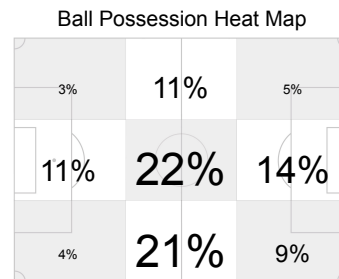

England (ENG)

Attacking direction →

18
8
12
8
2
0
0/0
5
0
3
0
0
0
53%
32

Shots 13
Shots on Goal 4
Fouls 14
Corner Kicks 4
Direct Free Kicks to Goal 0
Indirect Free Kicks to Goal 0
Penalty Kicks/Converted 0/0
Offsides 2
Own Goals 0
Cautions 3
Expulsions due to Second Caution 0
Direct Expulsions 0
Ball Possession 47%
Actual Playing Time 28

USA (USA)

Attacking direction →

Man of the Match: 1, Tim HOWARD (USA)

England (ENG)

#	Name	Pos	Min	GS	GA	SG/S	PK	Fouls		Y	2Y=R	R
								FC	FS			
12	Robert GREEN	GK	90		1							
2	Glen JOHNSON	D	90			1/2		1	1			
3	Ashley COLE	D	90					1				
4	Steven GERRARD (C)	M	90	1		1/1		1	1	1		
6	John TERRY	D	90					1	2			
7	Aaron LENNON	M	90									
8	Frank LAMPARD	M	90			2/6						
10	Wayne ROONEY	F	90			2/4			2			
16	James MILNER	M	31					2		1		
20	Ledley KING	D	45									
21	Emile HESKEY	F	79			1/2		2	3			
Substitutes												
9	Peter CROUCH	F	11			0/1		1				
17	Shaun WRIGHT-PHILLIPS	M	59			1/2		1	2			
18	Jamie CARRAGHER	D	45					2		1		
Totals					1	1	8/18	12	11	3		