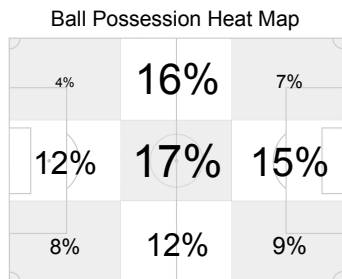

Additional Time:

First half: 3 min., second half: 4 min.

Att: Attendance
 GK: Goalkeeper
 (C): Captain

A: Absent
 I: Injured
 N: Not eligible to Play

AET: After extra time
 2Y=R: Second Yellow Card
 PSO: Penalty shoot-out

Y: Yellow Card
 R: Red Card

2010 FIFA World Cup South Africa™

FIFA Partners

Game Statistics

Group C

England - USA 1:1 (1:1)

5 12 JUN 2010 20:30 Rustenburg / Royal Bafokeng Stadium / RSA

Att. 38,646

England (ENG)

Attacking direction →

18
8
12
8
2
0
0/0
5
0
3
0
0
0
53%
32

Shots 13
Shots on Goal 4
Fouls 14
Corner Kicks 4
Direct Free Kicks to Goal 0
Indirect Free Kicks to Goal 0
Penalty Kicks/Converted 0/0
Offsides 2
Own Goals 0
Cautions 3
Expulsions due to Second Caution 0
Direct Expulsions 0
Ball Possession 47%
Actual Playing Time 28

USA (USA)

Attacking direction →

Man of the Match: 1, Tim HOWARD (USA)

England (ENG)

#	Name	Pos	Min	GS	GA	SG/S	PK	Fouls		Y	2Y=R	R
								FC	FS			
12	Robert GREEN	GK	90		1							
2	Glen JOHNSON	D	90			1/2		1	1			
3	Ashley COLE	D	90					1				
4	Steven GERRARD (C)	M	90	1		1/1		1	1	1		
6	John TERRY	D	90					1	2			
7	Aaron LENNON	M	90									
8	Frank LAMPARD	M	90			2/6						
10	Wayne ROONEY	F	90			2/4			2			
16	James MILNER	M	31					2		1		
20	Ledley KING	D	45									
21	Emile HESKEY	F	79			1/2		2	3			
Substitutes												
9	Peter CROUCH	F	11			0/1		1				
17	Shaun WRIGHT-PHILLIPS	M	59			1/2		1	2			
18	Jamie CARRAGHER	D	45					2		1		
Totals					1	1	8/18	12	11	3		