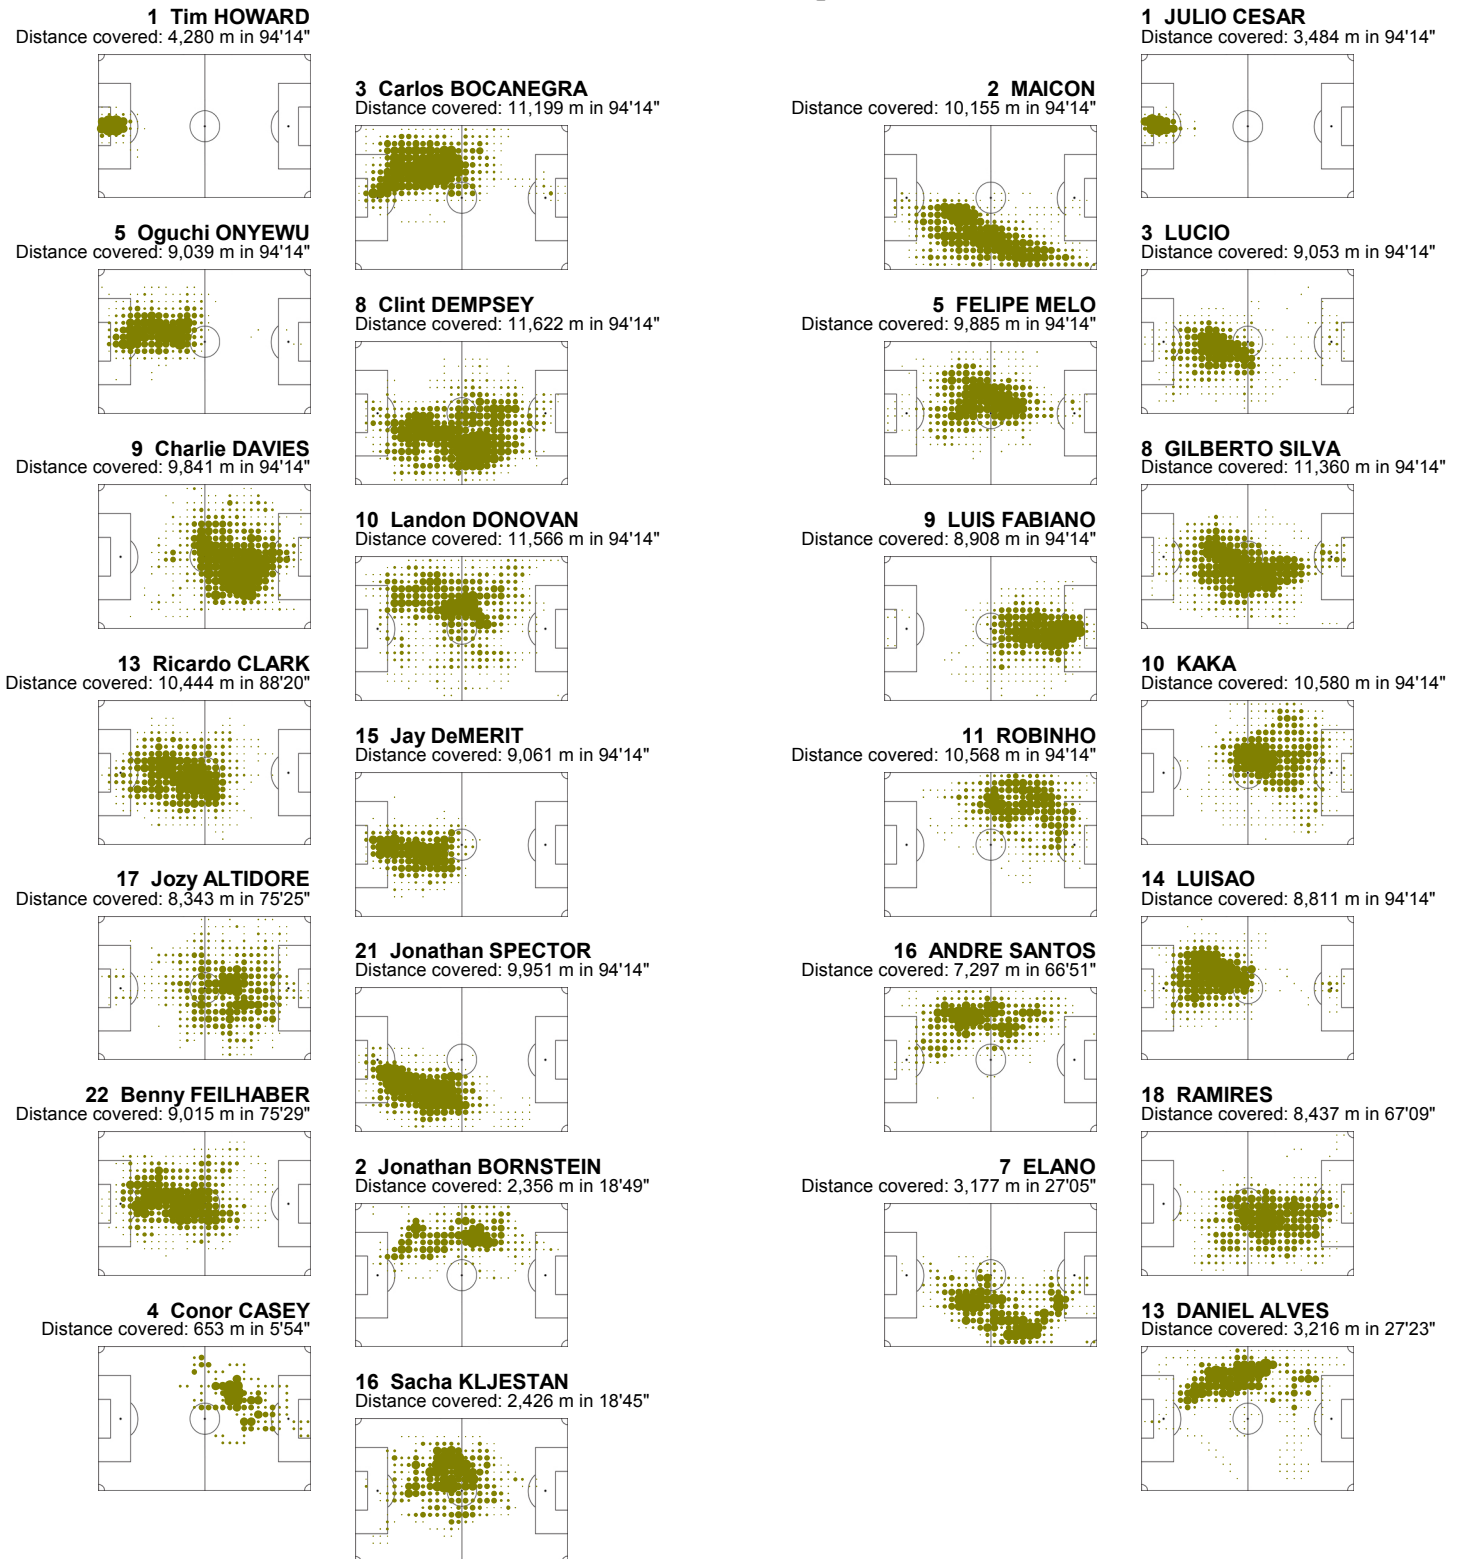

Players Heat Map

Final

USA - Brazil 2:3 (2:0)

16

28 June 2009

20:30

Johannesburg / Ellis Park Stadium / RSA

Direction of play →

adidas Coca-Cola Emirates KIA HYUNDAI KIA MOTORS SONY VISA

FIFA Confederations Cup Sponsors

Budweiser Castrol Continental McDonald's MTN Satyam

National Supporters

FIFA.com Lufthansa MAF WAF FNB neo africa prasa Telkom 20 centres for 2010