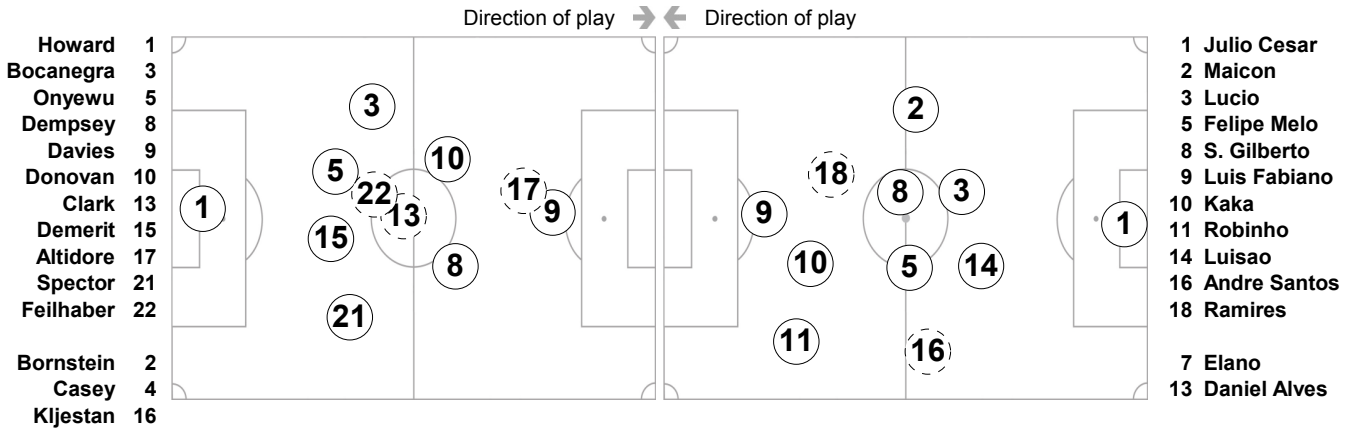

Actual Formation

Final

USA - Brazil 2:3 (2:0)

16

28 June 2009

20:30

Johannesburg / Ellis Park Stadium / RSA

75' (In) 2 Bornstein / (Out) 17 Altidore
 75' (In) 16 Kljestan / (Out) 22 Feilhaber
 88' (In) 4 Casey / (Out) 13 Clark

66' (In) 13 Daniel Alves / (Out) 16 Andre Santos
 67' (In) 7 Elano / (Out) 18 Ramires

Total time played: 94'14"
40% - 27'52" Ball possession 60% - 40'31"

First half formation

First half formation

Second half formation