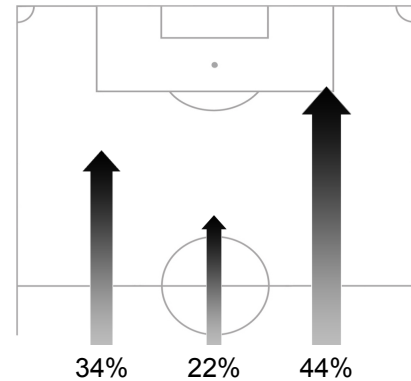

Attack Origin

#	Name	Time	Distance Covered (m)			Time Spent			Sprint	Top Speed Km/h	Activity Time Spent		
			DC	In Poss	Not In Poss	Opp. Half	Att. 3rd	Pen. Area			Low	Medium	High

1	Tim HOWARD	94'14"	4280	1391	1681				6	20.00	98%	1%	1%
3	Carlos BOCANEGRA	94'14"	11199	3137	5577	18%	4%	2%	64	24.60	79%	10%	11%
5	Oguchi ONYEWU	94'14"	9039	2419	4596	4%	2%	1%	45	28.17	87%	7%	6%
8	Clint DEMPSEY	94'14"	11622	3261	5724	49%	19%	2%	81	26.01	77%	12%	11%
9	Charlie DAVIES	94'14"	9841	3182	4370	78%	41%	6%	97	30.17	83%	8%	9%
10	Landon DONOVAN	94'14"	11566	3235	5620	43%	15%		106	31.59	78%	10%	12%
13	Ricardo CLARK	88'20"	10444	2844	5525	27%	3%		75	23.66	78%	10%	12%
15	Jay DeMERIT	94'14"	9061	2232	4769	3%			56	25.38	86%	8%	6%
17	Jozy ALTIDORE	75'25"	8343	2847	3471	70%	36%	5%	57	28.47	80%	10%	10%
21	Jonathan SPECTOR	94'14"	9951	2698	5137	12%	2%		66	26.11	84%	8%	8%
22	Benny FEILHABER	75'29"	9015	2582	4538	29%	6%		66	29.88	78%	10%	12%

DC: Distance Covered
In Poss: In Possession
Not In Poss: Not In Possession
Opp. Half: In Opposing Half
Att. 3rd: In Opposing Third
Pen. Area: In Penalty Area

FIFA does not vouch for the accuracy of technical statistics compiled in association with its competition results system partner.
SUN 28 JUN 2009; 22:29 CET / 22:29 local time - Version 1