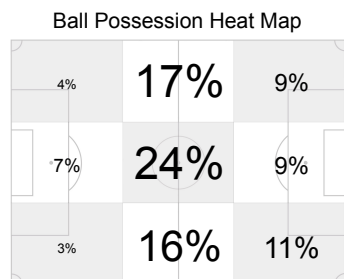

A: Absent
 I: Injured
 N: Not eligible to Play

AET: After extra time
 2Y: Second Yellow Card
 PSO: Penalty shoot-out

THU 25 JUN 2009; 22:30 CET / 22:30 local time - Version 1

Page 1/2

Game Statistics

Semi-final

Brazil - South Africa

1:0 (0:0)

14 25 JUN 2009

20:30

Johannesburg / Ellis Park Stadium / RSA

Att. 48,049

Brazil (BRA)

Statistics

South Africa (RSA)

17
6
14
5
1
2
0/0
2
0
3
0
0
0
0
53%
41

Shots 14
Shots on Goal 3
Fouls 9
Corner Kicks 4
Direct Free Kicks to Goal 1
Indirect Free Kicks to Goal 0
Penalty Kicks/Converted 0/0
Offsides 1
Own Goals 0
Cautions 1
Expulsions due to Second Caution 0
Direct Expulsions 0
Ball Possession 47%
Actual Playing Time 36