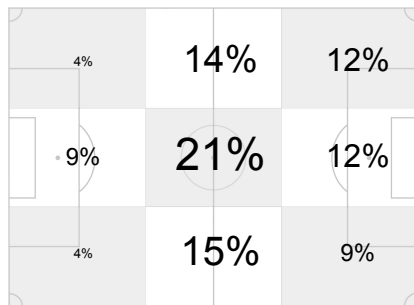

Ball Possession Heat Map

Attack Origin

#	Name	Time	Distance Covered (m)			Time Spent			Sprint	Top Speed Km/h	Activity Time Spent		
			DC	In Poss	Not In Poss	Opp. Half	Att. 3rd	Pen. Area			Low	Medium	High
1	Gianluigi BUFFON	94'02"	4897	1591	1864				11	18.92	98%	1%	1%
4	Giorgio CHIellini	94'02"	10046	3091	5115	14%	4%	2%	92	26.73	84%	7%	9%
5	Fabio CANNAVARO	94'02"	8828	2635	4544	7%	2%	1%	61	27.16	87%	5%	8%
9	Luca TONI	57'55"	6520	2257	2820	82%	45%	9%	43	26.01	81%	10%	9%
10	Daniele DE ROSSI	94'02"	11504	3820	5745	39%	10%	2%	87	28.76	75%	12%	13%
15	Vincenzo IAQUINTA	37'18"	4168	1498	1682	68%	28%	3%	35	26.06	82%	8%	10%
16	Mauro CAMORANESI	94'02"	11477	4412	5058	65%	32%	5%	83	28.75	75%	12%	13%
19	Gianluca ZAMBROTTA	94'02"	10032	3314	5070	24%	4%		106	29.45	83%	7%	10%
20	Riccardo MONTOLIVO	46'05"	5702	1990	2591	46%	12%		55	25.97	77%	9%	14%
21	Andrea PIRLO	94'02"	11920	4264	5674	54%	16%		57	27.12	74%	15%	11%
22	Andrea DOSSENA	94'02"	10952	3822	5085	37%	14%		116	29.83	79%	8%	13%