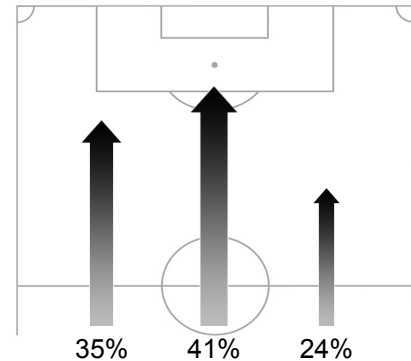

Ball Possession Heat Map

Attack Origin

#	Name	Time	Distance Covered (m)			Time Spent			Sprint	Top Speed Km/h	Activity Time Spent		
			DC	In Poss	Not In Poss	Opp. Half	Att. 3rd	Pen. Area			Low	Medium	High
1	Gianluigi BUFFON	94'02"	4897	1591	1864				11	18.92	98%	1%	1%
4	Giorgio CHIellini	94'02"	10046	3091	5115	14%	4%	2%	92	26.73	84%	7%	9%
5	Fabio CANNAVARO	94'02"	8828	2635	4544	7%	2%	1%	61	27.16	87%	5%	8%
9	Luca TONI	57'55"	6520	2257	2820	82%	45%	9%	43	26.01	81%	10%	9%
10	Daniele DE ROSSI	94'02"	11504	3820	5745	39%	10%	2%	87	28.76	75%	12%	13%
15	Vincenzo IAQUINTA	37'18"	4168	1498	1682	68%	28%	3%	35	26.06	82%	8%	10%
16	Mauro CAMORANESI	94'02"	11477	4412	5058	65%	32%	5%	83	28.75	75%	12%	13%
19	Gianluca ZAMBROTTA	94'02"	10032	3314	5070	24%	4%		106	29.45	83%	7%	10%
20	Riccardo MONTOLIVO	46'05"	5702	1990	2591	46%	12%		55	25.97	77%	9%	14%
21	Andrea PIRLO	94'02"	11920	4264	5674	54%	16%		57	27.12	74%	15%	11%
22	Andrea DOSSENA	94'02"	10952	3822	5085	37%	14%		116	29.83	79%	8%	13%

Substitutes

2	Davide SANTON												
3	Fabio GROSSO												
6	Nicola LEGROTtagLIE												
7	Simone PEPE	47'57"	4972	2037	2069	70%	41%	6%	63	26.73	83%	8%	9%
8	Gennaro GATTUSO												
11	Alberto GILARDINO	36'07"	4027	1523	1805	90%	63%	19%	27	28.38	79%	10%	11%
12	Morgan DE SANCTIS												
13	Alessandro GAMBERINI												
14	Marco AMELIA												
17	Giuseppe ROSSI	56'44"	6495	2747	2704	88%	48%	11%	70	28.14	78%	10%	12%
18	Angelo PALOMBO												
23	Fabio QUAGLIARELLA												

DC: Distance Covered
In Poss: In Possession
Not In Poss: Not In Possession
Opp. Half: In Opposing Half
Att. 3rd: In Opposing Third
Pen. Area: In Penalty Area

FIFA does not vouch for the accuracy of technical statistics compiled in association with its competition results system partner.
SUN 21 JUN 2009; 22:41 CET / 22:41 local time - Version 1