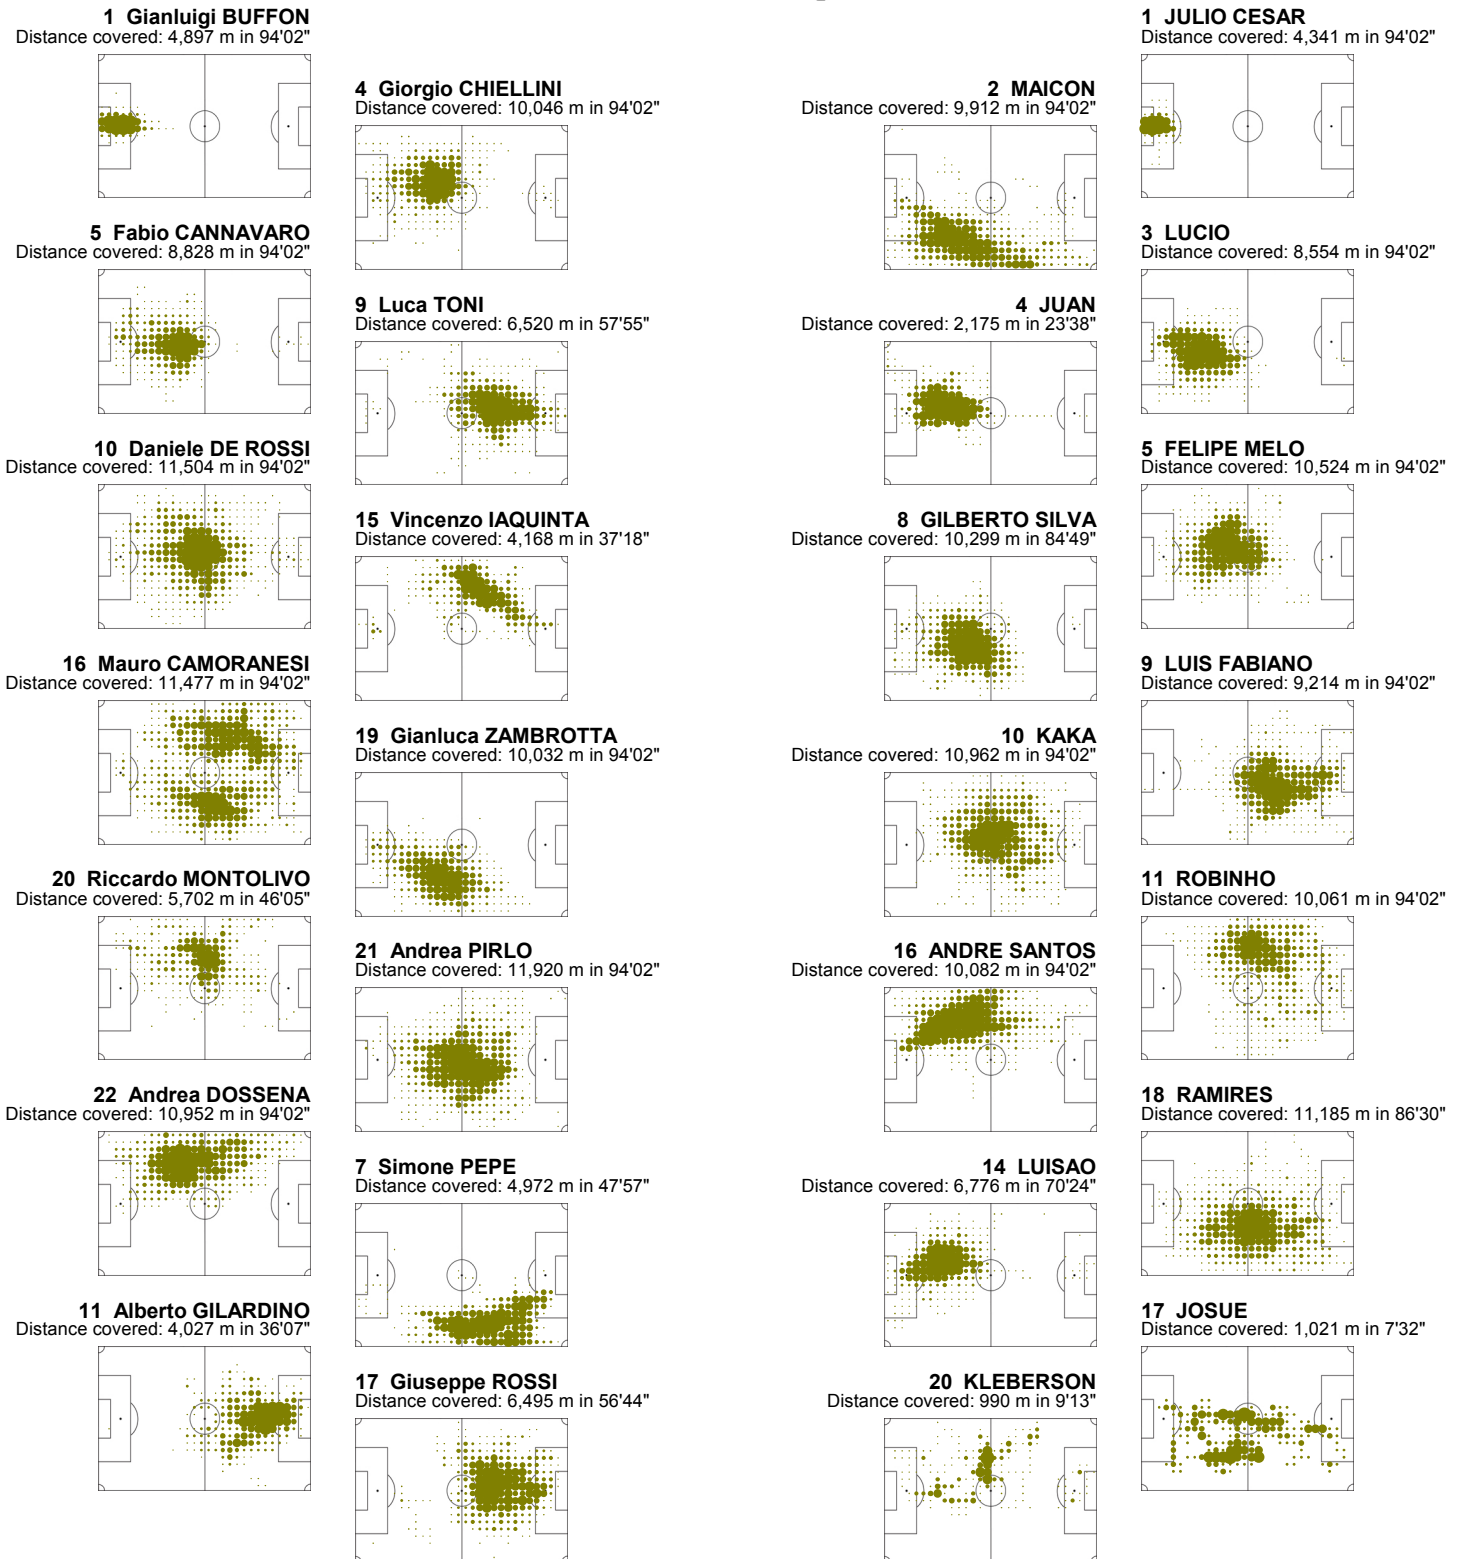

Players Heat Map

Group B

Italy - Brazil 0:3 (0:3)

11

21 June 2009

20:30

Tshwane/Pretoria / Loftus Versfeld Stadium / RSA

Direction of play →