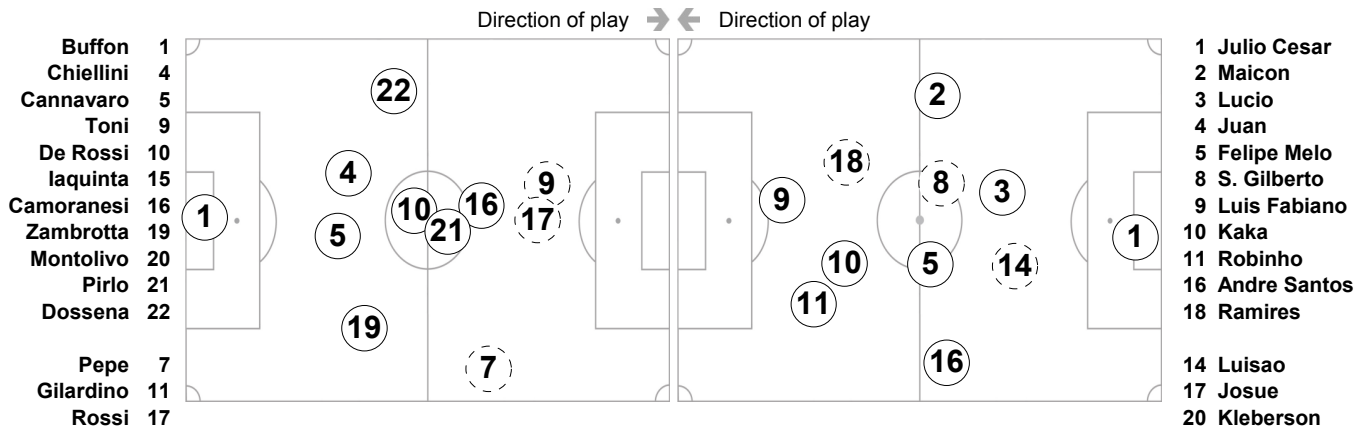

Group B

Italy - Brazil 0:3 (0:3)

11 21 June 2009 20:30 Tshwane/Pretoria / Loftus Versfeld Stadium / RSA

38' (In) 17 Rossi / (Out) 15 Iaquinta
46' (In) 7 Pepe / (Out) 20 Montolivo
57' (In) 11 Gilardino / (Out) 9 Toni

24' (In) 14 Luisao / (Out) 4 Juan
84' (In) 20 Kleberson / (Out) 8 S. Gilberto
86' (In) 17 Josue / (Out) 18 Ramires

Total time played: 94'02"
45% - 29'57" Ball possession 55% - 36'57"