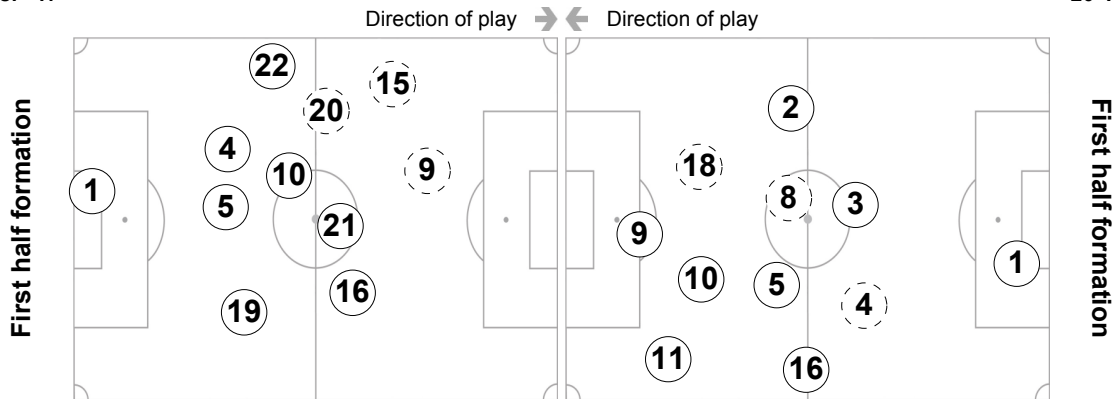

Group B

Italy - Brazil 0:3 (0:3)

11 21 June 2009 20:30 Tshwane/Pretoria / Loftus Versfeld Stadium / RSA

38' (In) 17 Rossi / (Out) 15 Iaquinta
46' (In) 7 Pepe / (Out) 20 Montolivo
57' (In) 11 Gilardino / (Out) 9 Toni

24' (In) 14 Luisao / (Out) 4 Juan
84' (In) 20 Kleberson / (Out) 8 S. Gilberto
86' (In) 17 Josue / (Out) 18 Ramires

Total time played: 94'02"
45% - 29'57" Ball possession 55% - 36'57"