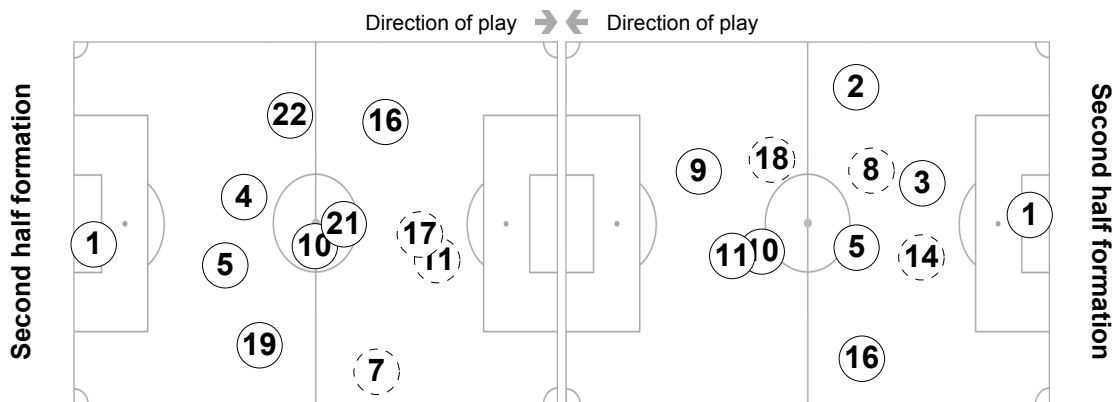

# Actual Formation

Group B

Italy - Brazil 0:3 (0:3)

Total time played: 94'02"  
 45% - 29'57" Ball possession 55% - 36'57"

did not play the entire match substitution

FIFA does not vouch for the accuracy of technical statistics compiled in association with its competition results system partner.