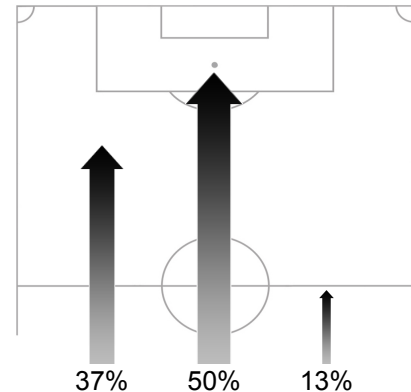

## Iraq Tracking Statistics

Ball Possession Heat Map

Attacking direction →

Attack Origin

#	Name	Time	Distance Covered (m)			Time Spent			Sprint	Top Speed Km/h	Activity Time Spent		
			DC	In Poss	Not In Poss	Opp. Half	Att. 3rd	Pen. Area			Low	Medium	High

12	MOHAMMED KASSID	95'29"	3940	1459	1199				2	22.54	98%	1%	1%
2	MOHAMMED ALI KAREEM	95'29"	9897	3651	4071	19%	6%		50	29.45	84%	8%	8%
3	BASEM ABBAS	95'29"	9422	3604	3787	17%	3%		54	27.20	85%	8%	7%
5	NASHAT AKRAM	95'29"	11314	4630	4424	39%	12%		51	29.09	76%	12%	12%
7	EMAD MOHAMMED	56'23"	6540	2795	2301	82%	40%	6%	64	31.59	81%	9%	10%
10	YOUNIS MAHMOUD	95'29"	8252	3428	2897	91%	53%	13%	60	25.42	89%	5%	6%
11	HAWAR MULLA MOHAMMED	46'07"	5932	2209	2387	53%	24%	3%	50	28.80	76%	11%	13%
13	KARRAR JASIM	95'29"	11249	4542	4270	50%	19%	1%	100	28.80	77%	11%	12%
14	SALAM SHAKER	95'29"	8891	3105	3762	8%	5%	2%	43	28.60	85%	8%	7%
15	ALI HUSSEIN REHEMA	95'29"	9747	3532	4032	9%	5%	2%	42	26.27	85%	7%	8%
18	MAHDI KAREEM	67'16"	7919	3109	2934	50%	19%	3%	67	28.60	79%	9%	12%