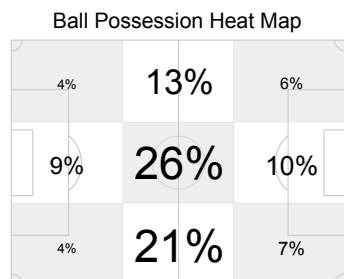

Att: Attendance
 GK: Goalkeeper
 (C): Captain

A: Absent
 I: Injured
 N: Not eligible to Play

AET: After extra time
 2Y: Second Yellow Card
 PSO: Penalty shoot-out

SAT 20 JUN 2009; 22:22 CET / 22:22 local time - Version 1

Page1/2

Game Statistics

Group A

Spain - South Africa

2:0 (0:0)

10 20 JUN 2009

20:30

Mangaung/Bloemfontein / Free State Stadium / RSA

Att. 38,212

Spain (ESP)

Attacking direction →

16
8
10
4
2
1
1/0
1
0
2
0
0
0
0
57%
43

Statistics

Shots 10
Shots on Goal 2
Fouls 19
Corner Kicks 3
Direct Free Kicks to Goal 2
Indirect Free Kicks to Goal 0
Penalty Kicks/Converted 0/0
Offsides 2
Own Goals 0
Cautions 3
Expulsions due to Second Caution 0
Direct Expulsions 0
Ball Possession 43%
Actual Playing Time 32