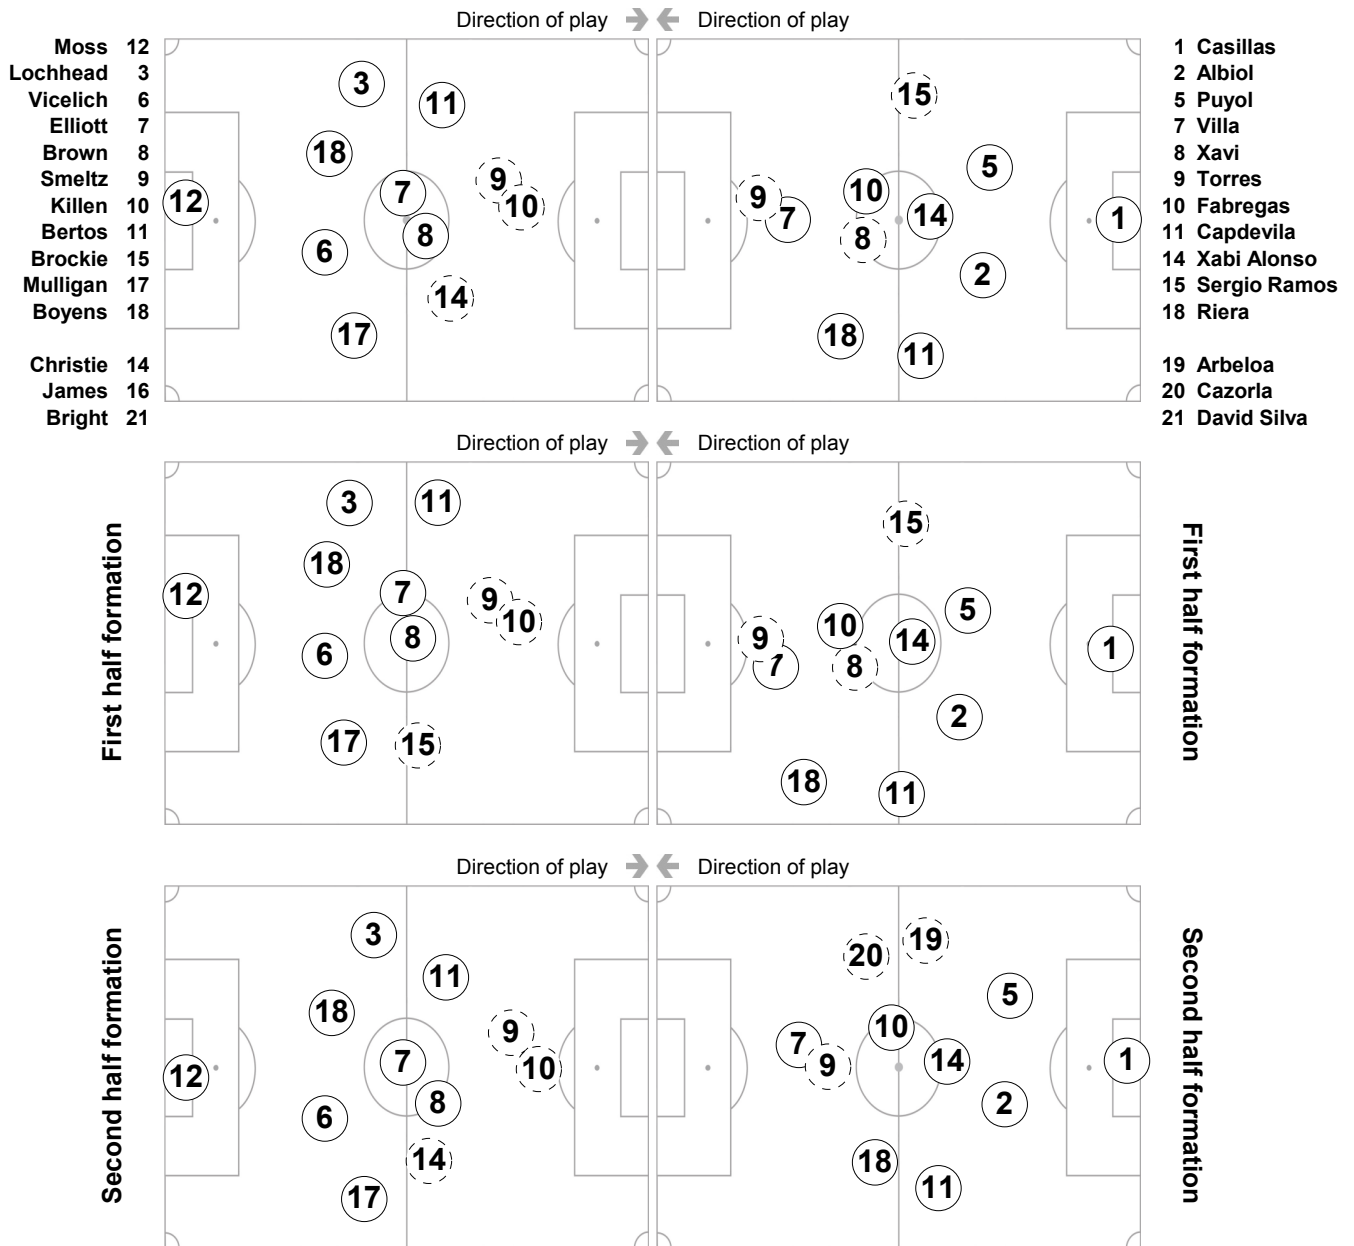

# Actual Formation

Group A

**New Zealand - Spain 0:5 (0:4)**

# 2 14 June 2009 20:30 Rustenburg / Royal Bafokeng Stadium / RSA

27' (In) 14 Christie / (Out) 15 Brockie  
 76' (In) 16 James / (Out) 9 Smeltz  
 85' (In) 21 Bright / (Out) 10 Killen

54' (In) 20 Cazorla / (Out) 8 Xavi  
 54' (In) 19 Arbeloa / (Out) 15 Sergio Ramos  
 70' (In) 21 David Silva / (Out) 9 Torres

**Total time played: 93'44"**  
**41% - 26'15" Ball possession 59% - 38'28"**

did not play the entire match      substitution

FIFA does not vouch for the accuracy of technical statistics compiled in association with its competition results system partner.