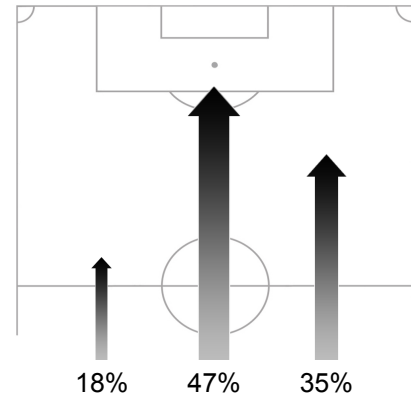

Assistant Referee 1: Henrik ANDREN (SWE)
Assistant Referee 2: Fredrik NILSSON (SWE)
General Coordinator: Mustapha FAHMY (EGY)

Italy Tracking Statistics

Ball Possession Heat Map

Attacking direction →

Attack Origin

#	Name	Time	Distance Covered (m)			Time Spent			Sprint	Top Speed Km/h	Activity Time Spent		
			DC	In Poss	Not In Poss	Opp. Half	Att. 3rd	Pen. Area			Low	Medium	High

1	Gianluigi BUFFON	95'53"	4574	2010	1626	1%	1%		14	20.00	98%	1%	1%
3	Fabio GROSSO	95'53"	11494	5169	4590	42%	18%	2%	107	26.11	78%	10%	12%
4	Giorgio CHIPELLINI	95'53"	10228	4324	4474	12%	3%	1%	89	26.11	84%	7%	9%
5	Fabio CANNAVARO	95'53"	8644	3625	3860	7%	3%	2%	70	23.23	88%	6%	6%
8	Gennaro GATTUSO	57'34"	7103	3094	3121	40%	7%		57	26.06	77%	10%	13%
10	Daniele DE ROSSI	95'53"	11133	5130	4577	41%	12%	4%	53	28.80	77%	12%	11%
15	Vincenzo IAQUINTA	95'53"	9984	5152	3374	87%	44%	9%	77	28.65	84%	8%	8%
17	Giuseppe ROSSI	57'28"	6399	3239	2205	85%	35%	4%	46	24.50	81%	9%	10%
19	Gianluca ZAMBROTTA	95'53"	10626	4689	4414	30%	7%		95	26.77	80%	10%	10%
21	Andrea PIRLO	95'53"	11081	5316	4267	62%	21%	2%	90	23.23	79%	11%	10%
23	Fabio QUAGLIARELLA	63'56"	7325	3516	2639	77%	36%	6%	50	29.49	81%	10%	9%

DC: Distance Covered
In Poss: In Possession
Not In Poss: Not In Possession
Opp. Half: In Opposing Half
Att. 3rd: In Opposing Third
Pen. Area: In Penalty Area

FIFA does not vouch for the accuracy of technical statistics compiled in association with its competition results system partner.
THU 18 JUN 2009; 23:30 CET / 23:30 local time - Version 2