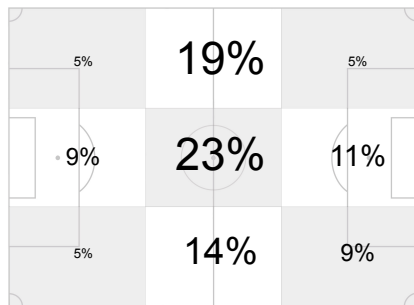

Italy Tracking Statistics

Ball Possession Heat Map