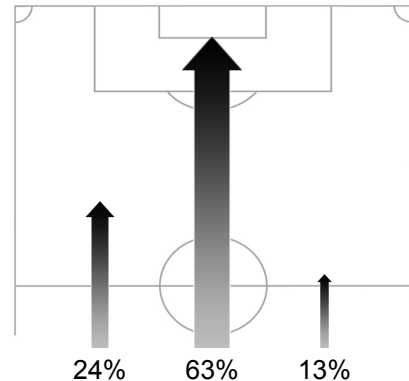

## USA Tracking Statistics

Ball Possession Heat Map

Attacking direction →

Attack Origin

#	Name	Time	Distance Covered (m)			Time Spent			Sprint	Top Speed Km/h	Activity Time Spent		
			DC	In Poss	Not In Poss	Opp. Half	Att. 3rd	Pen. Area			Low	Medium	High
1	Tim HOWARD	96'17"	4680	1513	1699	1%			15	18.04	97%	1%	2%
2	Jonathan BORNSTEIN	87'05"	10053	3180	4570	19%	5%		97	27.12	78%	10%	12%
5	Oguchi ONYEWU	96'17"	9360	2783	4467	8%	2%		51	26.64	86%	7%	7%
8	Clint DEMPSEY	96'17"	11262	3642	5148	48%	19%	2%	93	24.48	77%	12%	11%
10	Landon DONOVAN	96'17"	11345	3735	5022	55%	22%	2%	104	29.83	79%	10%	11%
12	Michael BRADLEY	96'17"	12113	3647	5861	32%	7%	1%	91	27.12	76%	12%	12%
13	Ricardo CLARK	32'26"	3648	1352	1526	33%	3%		19	22.62	81%	9%	10%
15	Jay DeMERIT	96'17"	9483	2691	4559	6%	1%		51	24.27	87%	7%	6%
17	Jozy ALTIDORE	67'55"	7131	2510	2741	72%	33%	3%	57	28.42	83%	7%	10%
21	Jonathan SPECTOR	96'17"	10367	3291	4647	18%	5%		72	26.01	84%	7%	9%
22	Benny FEILHABER	73'59"	8357	2593	3898	37%	9%		79	26.64	81%	9%	10%