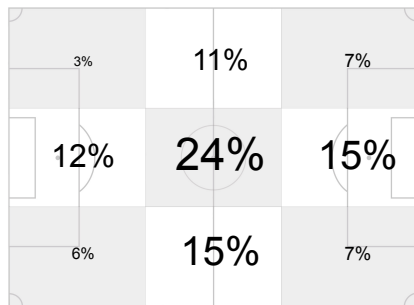

## USA Tracking Statistics

Ball Possession Heat Map

Attacking direction →

Attack Origin

#	Name	Time	Distance Covered (m)			Time Spent			Sprint	Top Speed Km/h	Activity Time Spent		
			DC	In Poss	Not In Poss	Opp. Half	Att. 3rd	Pen. Area			Low	Medium	High
1	Tim HOWARD	96'17"	4680	1513	1699	1%			15	18.04	97%	1%	2%
2	Jonathan BORNSTEIN	87'05"	10053	3180	4570	19%	5%		97	27.12	78%	10%	12%
5	Oguchi ONYEWU	96'17"	9360	2783	4467	8%	2%		51	26.64	86%	7%	7%
8	Clint DEMPSEY	96'17"	11262	3642	5148	48%	19%	2%	93	24.48	77%	12%	11%
10	Landon DONOVAN	96'17"	11345	3735	5022	55%	22%	2%	104	29.83	79%	10%	11%
12	Michael BRADLEY	96'17"	12113	3647	5861	32%	7%	1%	91	27.12	76%	12%	12%
13	Ricardo CLARK	32'26"	3648	1352	1526	33%	3%		19	22.62	81%	9%	10%
15	Jay DeMERIT	96'17"	9483	2691	4559	6%	1%		51	24.27	87%	7%	6%
17	Jozy ALTIDORE	67'55"	7131	2510	2741	72%	33%	3%	57	28.42	83%	7%	10%
21	Jonathan SPECTOR	96'17"	10367	3291	4647	18%	5%		72	26.01	84%	7%	9%
22	Benny FEILHABER	73'59"	8357	2593	3898	37%	9%		79	26.64	81%	9%	10%