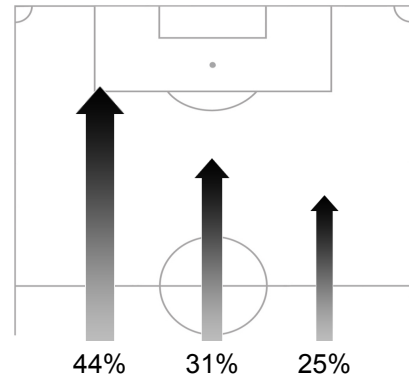

Ball Possession Heat Map

Attacking direction →

Attack Origin

#	Name	Time	Distance Covered (m)			Time Spent			Sprint	Top Speed Km/h	Activity Time Spent		
			DC	In Poss	Not In Poss	Opp. Half	Att. 3rd	Pen. Area			Low	Medium	High
1	Gianluigi BUFFON	96'17"	4496	1798	1247				9	21.21	98%	1%	1%
3	Fabio GROSSO	96'17"	10665	4598	3504	44%	19%	2%	80	27.59	79%	9%	12%
4	Giorgio CHIellini	96'17"	9852	3978	3415	16%	6%	3%	69	27.12	83%	8%	9%
6	Nicola LEGROTTAGLIE	96'17"	10052	3916	3666	15%	4%	2%	57	24.48	82%	8%	10%
8	Gennaro GATTUSO	58'08"	6286	2532	2335	47%	14%	1%	44	23.25	78%	10%	12%
10	Daniele DE ROSSI	96'17"	10869	4684	3793	44%	13%	2%	79	28.54	78%	11%	11%
11	Alberto GILARDINO	70'52"	7456	3273	2245	86%	54%	14%	47	27.12	81%	9%	10%
15	Vincenzo IAQUINTA	96'17"	10009	4712	2921	79%	43%	10%	78	28.38	83%	8%	9%
16	Mauro CAMORANESI	58'01"	6880	2791	2280	59%	25%	5%	56	26.01	75%	11%	14%
19	Gianluca ZAMBROTTA	96'17"	10112	4401	3301	33%	12%		111	25.37	81%	8%	11%
21	Andrea PIRLO	96'17"	10961	4850	3375	56%	24%	2%	74	26.73	78%	11%	11%

Substitutes

2	Davide SANTON												
5	Fabio CANNAVARO												
7	Simone PEPE												
9	Luca TONI	25'25"	2830	1448	739	76%	45%	16%	23	18.92	78%	11%	11%
12	Morgan DE SANCTIS												
13	Alessandro GAMBERINI												
14	Marco AMELIA												
17	Giuseppe ROSSI	38'09"	4083	2155	982	81%	46%	9%	42	24.48	81%	9%	10%
18	Angelo PALOMBO												
20	Riccardo MONTOLIVO	38'16"	4659	2460	1348	60%	29%	2%	44	24.76	75%	11%	14%
22	Andrea DOSSENA												
23	Fabio QUAGLIARELLA												

DC: Distance Covered
In Poss: In Possession
Not In Poss: Not In Possession
Opp. Half: In Opposing Half
Att. 3rd: In Opposing Third
Pen. Area: In Penalty Area

FIFA does not vouch for the accuracy of technical statistics compiled in association with its competition results system partner.
THU 18 JUN 2009; 16:46 CET / 16:46 local time - Version 2