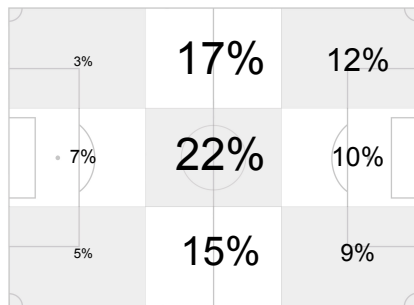

Ball Possession Heat Map

Attacking direction →

Attack Origin

#	Name	Time	Distance Covered (m)			Time Spent			Sprint	Top Speed Km/h	Activity Time Spent		
			DC	In Poss	Not In Poss	Opp. Half	Att. 3rd	Pen. Area			Low	Medium	High
1	Gianluigi BUFFON	96'17"	4496	1798	1247				9	21.21	98%	1%	1%
3	Fabio GROSSO	96'17"	10665	4598	3504	44%	19%	2%	80	27.59	79%	9%	12%
4	Giorgio CHIellini	96'17"	9852	3978	3415	16%	6%	3%	69	27.12	83%	8%	9%
6	Nicola LEGROTTAGLIE	96'17"	10052	3916	3666	15%	4%	2%	57	24.48	82%	8%	10%
8	Gennaro GATTUSO	58'08"	6286	2532	2335	47%	14%	1%	44	23.25	78%	10%	12%
10	Daniele DE ROSSI	96'17"	10869	4684	3793	44%	13%	2%	79	28.54	78%	11%	11%
11	Alberto GILARDINO	70'52"	7456	3273	2245	86%	54%	14%	47	27.12	81%	9%	10%
15	Vincenzo IAQUINTA	96'17"	10009	4712	2921	79%	43%	10%	78	28.38	83%	8%	9%
16	Mauro CAMORANESI	58'01"	6880	2791	2280	59%	25%	5%	56	26.01	75%	11%	14%
19	Gianluca ZAMBROTTA	96'17"	10112	4401	3301	33%	12%		111	25.37	81%	8%	11%
21	Andrea PIRLO	96'17"	10961	4850	3375	56%	24%	2%	74	26.73	78%	11%	11%