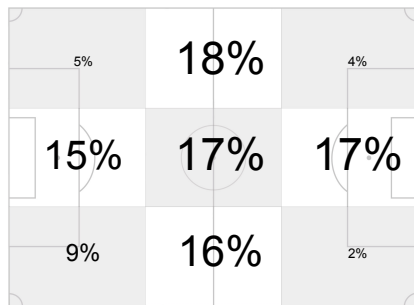

Ball Possession Heat Map

Attack Origin

#	Name	Time	Distance Covered (m)			Time Spent			Sprint	Top Speed Km/h	Activity Time Spent		
			DC	In Poss	Not In Poss	Opp. Half	Att. 3rd	Pen. Area			Low	Medium	High
12	Glen MOSS	93'44"	4330	1313	1892				8	16.31	98%	1%	1%
3	Tony LOCHHEAD	93'44"	10241	3061	4994		4%	0%	90	27.55	81%	9%	10%
6	Ivan VICELICH	93'44"	9603	2560	4858	6%	5%	3%	72	23.80	85%	7%	8%
7	Simon ELLIOTT	93'44"	11279	3227	5791		5%	0%	90	26.14	75%	12%	13%
8	Tim BROWN	93'44"	11435	3299	5841	52%	13%	1%	104	23.80	74%	12%	14%
9	Shane SMELTZ	76'45"	8790	2871	3891	63%	26%	5%	63	27.72	81%	9%	10%
10	Chris KILLEN	85'37"	8204	2714	3723	74%	29%	4%	66	25.87	85%	7%	8%
11	Leo BERTOS	93'44"	10592	3366	4960	54%	16%	1%	104	26.01	79%	10%	11%
15	Jeremy BROCKIE	26'33"	3355	735	1844		3%	0%	31	21.34	78%	9%	13%
17	Dave MULLIGAN	93'44"	9703	2779	4762		2%	0%	56	28.36	84%	8%	8%
18	Andy BOYENS	93'44"	9552	2572	4857	5%	2%	1%	67	30.06	84%	8%	8%