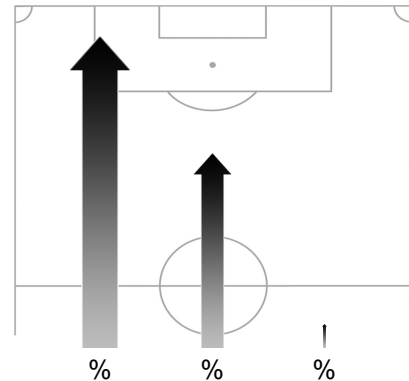

Ball Possession Heat Map

Attack Origin

#	Name	Time	Distance Covered (m)			Time Spent			Sprint	Top Speed Km/h	Activity Time Spent		
			DC	In Poss	Not In Poss	Opp. Half	Att. 3rd	Pen. Area			Low	Medium	High
12	Glen MOSS	93'44"	4330	1313	1892				8	16.31	98%	1%	1%
3	Tony LOCHHEAD	93'44"	10241	3061	4994		4%	0%	90	27.55	81%	9%	10%
6	Ivan VICELICH	93'44"	9603	2560	4858	6%	5%	3%	72	23.80	85%	7%	8%
7	Simon ELLIOTT	93'44"	11279	3227	5791		5%	0%	90	26.14	75%	12%	13%
8	Tim BROWN	93'44"	11435	3299	5841	52%	13%	1%	104	23.80	74%	12%	14%
9	Shane SMELTZ	76'45"	8790	2871	3891	63%	26%	5%	63	27.72	81%	9%	10%
10	Chris KILLEN	85'37"	8204	2714	3723	74%	29%	4%	66	25.87	85%	7%	8%
11	Leo BERTOS	93'44"	10592	3366	4960	54%	16%	1%	104	26.01	79%	10%	11%
15	Jeremy BROCKIE	26'33"	3355	735	1844		3%	0%	31	21.34	78%	9%	13%
17	Dave MULLIGAN	93'44"	9703	2779	4762		2%	0%	56	28.36	84%	8%	8%
18	Andy BOYENS	93'44"	9552	2572	4857	5%	2%	1%	67	30.06	84%	8%	8%