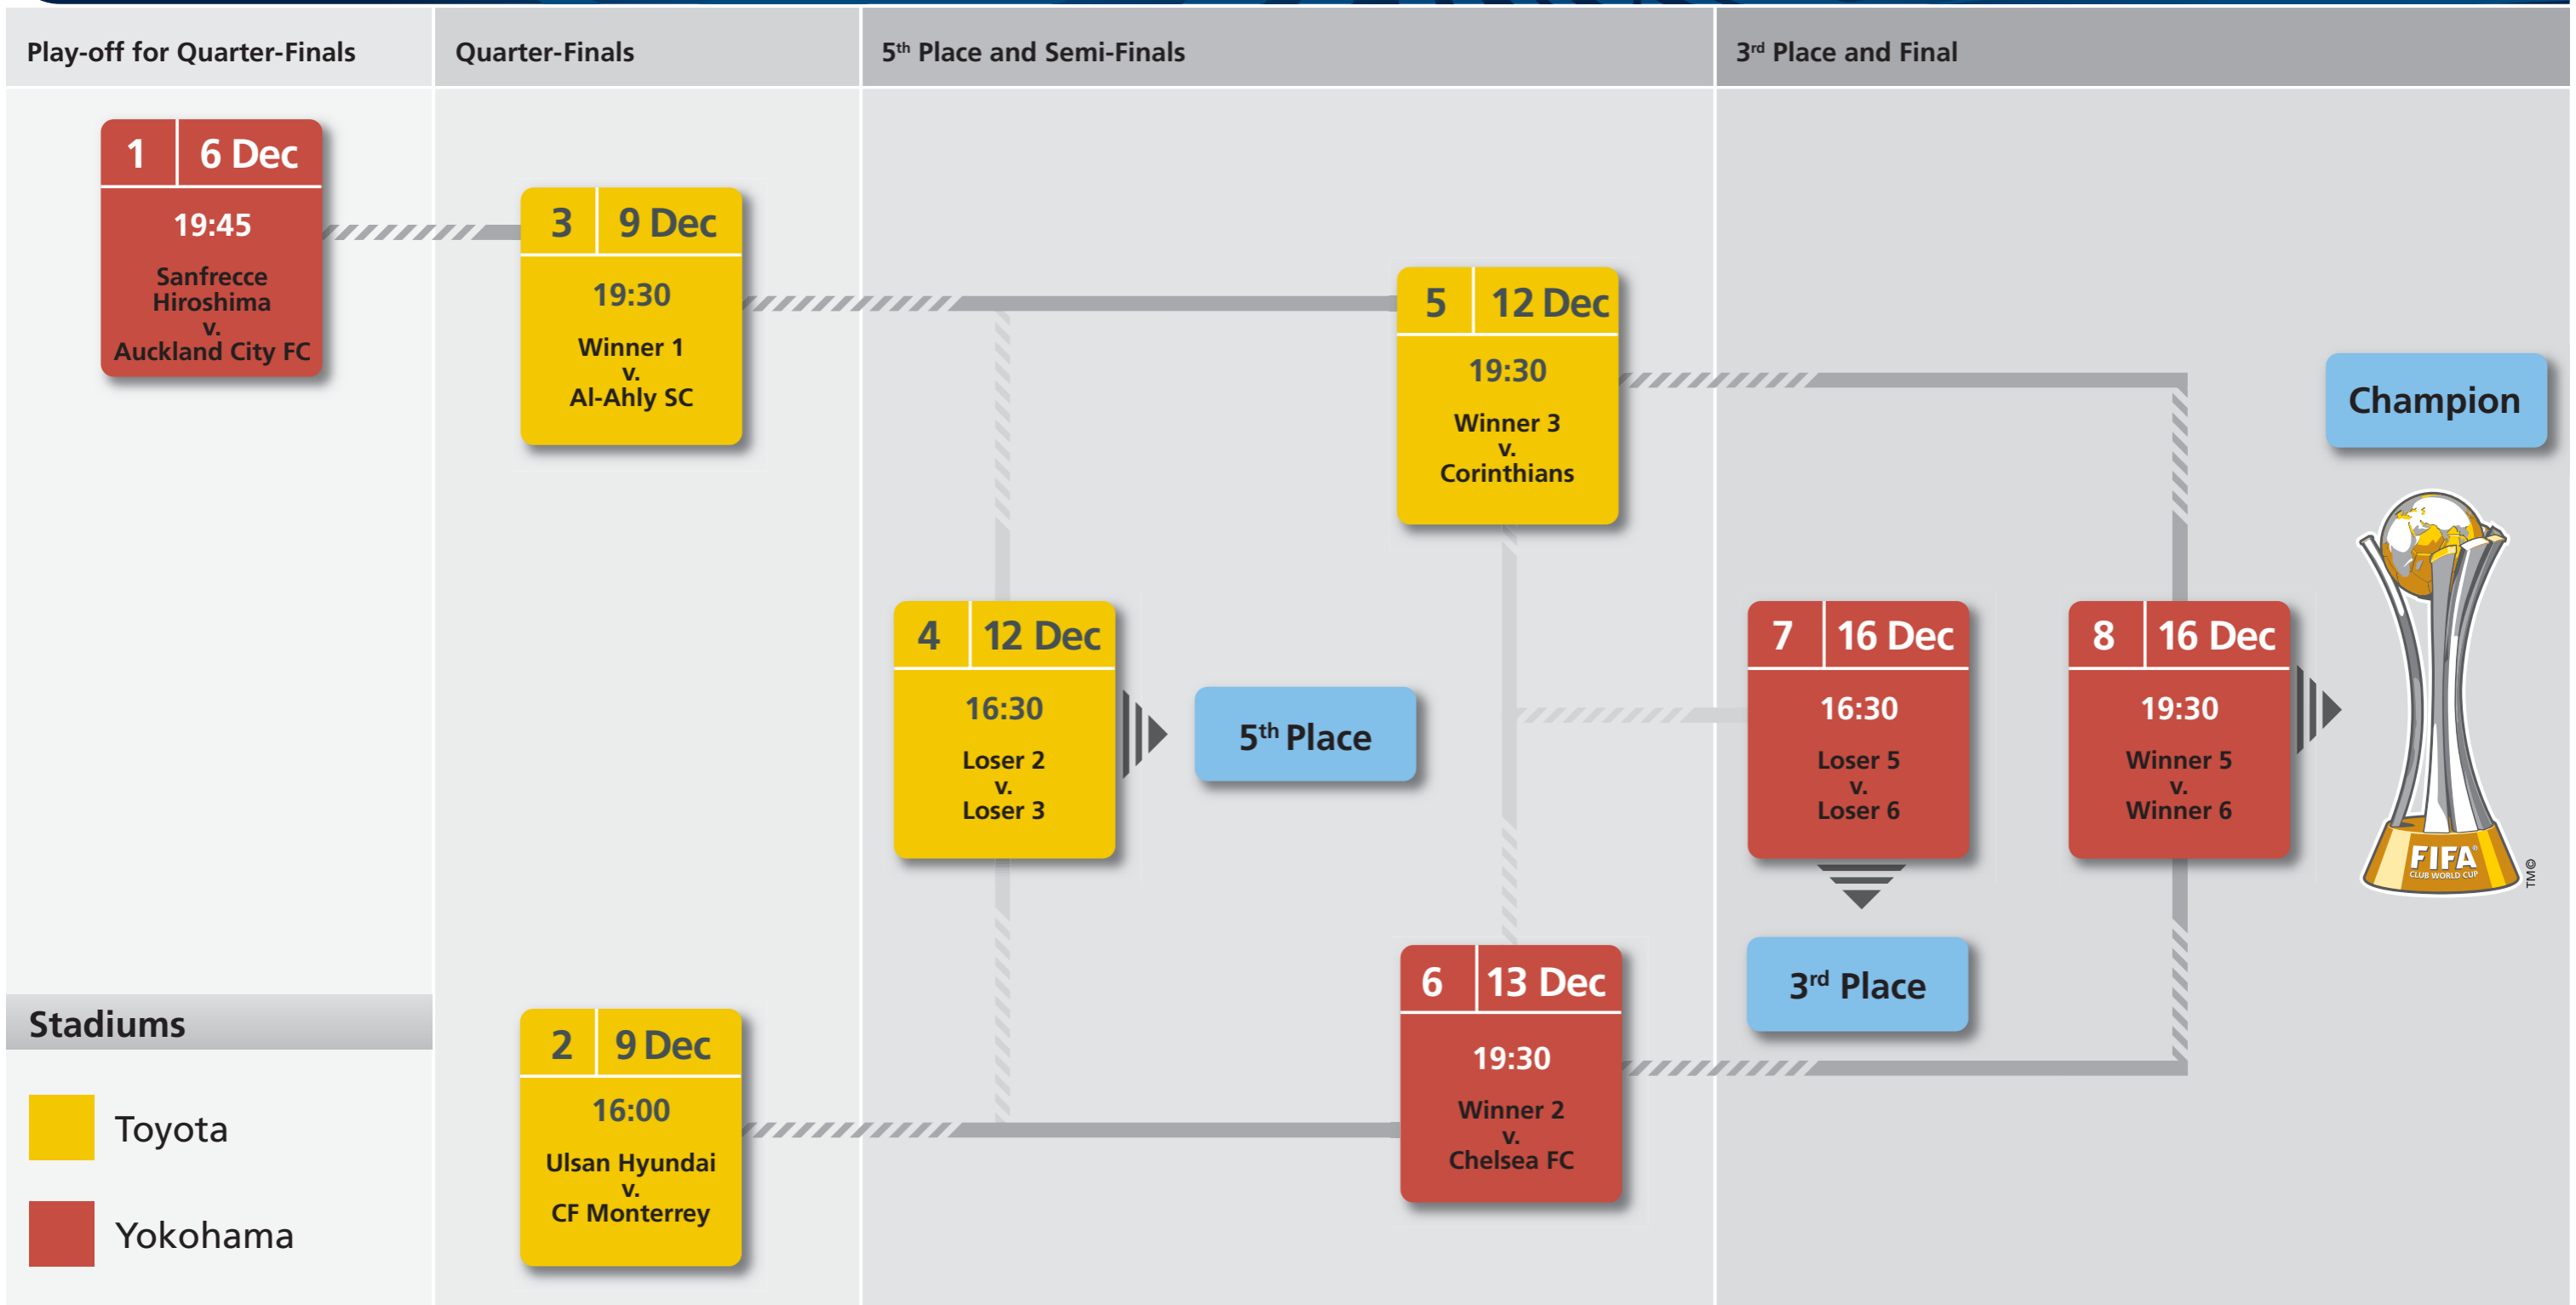

MATCH SCHEDULE

FIFA Club World Cup Japan 2012 presented by TOYOTA

Stadiums

- Toyota
- Yokohama

Participating Clubs

- AFC – Champions League winner – Ulsan Hyundai (Korea Republic)
- CAF – Champions League winner – Al-Ahly SC (Egypt)
- CONCACAF – Champions League winner – CF Monterrey (Mexico)
- CONMEBOL – Copa Libertadores winner – Corinthians (Brazil)
- OFC – O-League winner – Auckland City FC (New Zealand)
- UEFA – Champions League winner – Chelsea FC (England)
- Host Representative – J.League winner – Sanfrecce Hiroshima (Japan)