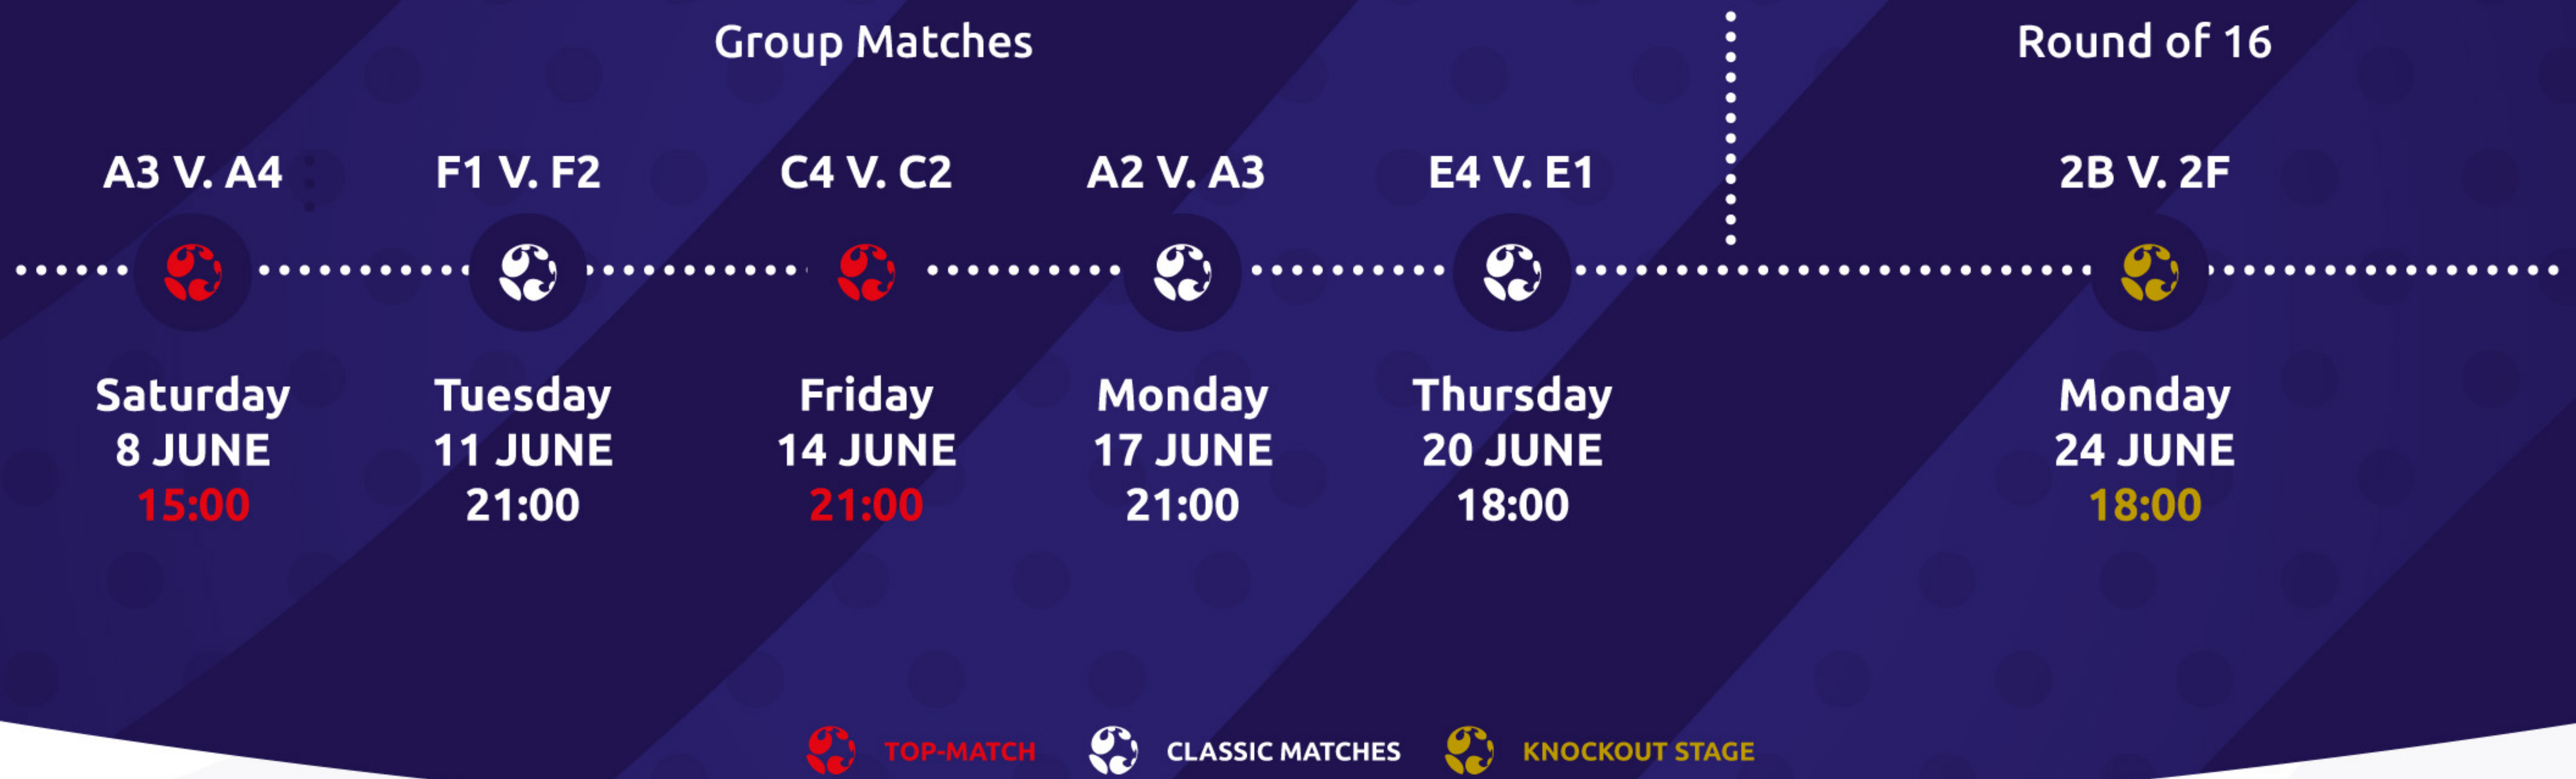

Reims

Stade Auguste-Delaune will host 6 matches, including 5 groups and round of 16 match.

MATCHES

PACKAGES

3 packages will be available to see matches in Reims (general public rate, including discount):

“WELCOME” PACKAGE

3 MATCHES

1 top-match + 2 classic matches

WELCOME PACKAGE

PASSION PACKAGE

CITY PACKAGE

	WELCOME PACKAGE	PASSION PACKAGE	CITY PACKAGE
CAT 1	87 €	98 €	192 €
CAT 2	65 €	72 €	141 €
CAT 3	43 €	48 €	95 €
CAT 4	25 €	29 €	53 €

“PASSION” PACKAGE

3 MATCHES

1 round of 16 + 2 classic matches

CITY PACKAGE

6 MATCHES

All matches played

The members of the Football Family (Clubs, Leagues, Districts, Licence Holders) and the host territories benefit from a maximum discount of 15% across all stages of the competition (percentage variable depending on the venues and category).

Closed Package: Matches that make up the package are predefined

Open Package: Choose the matches that make up the package