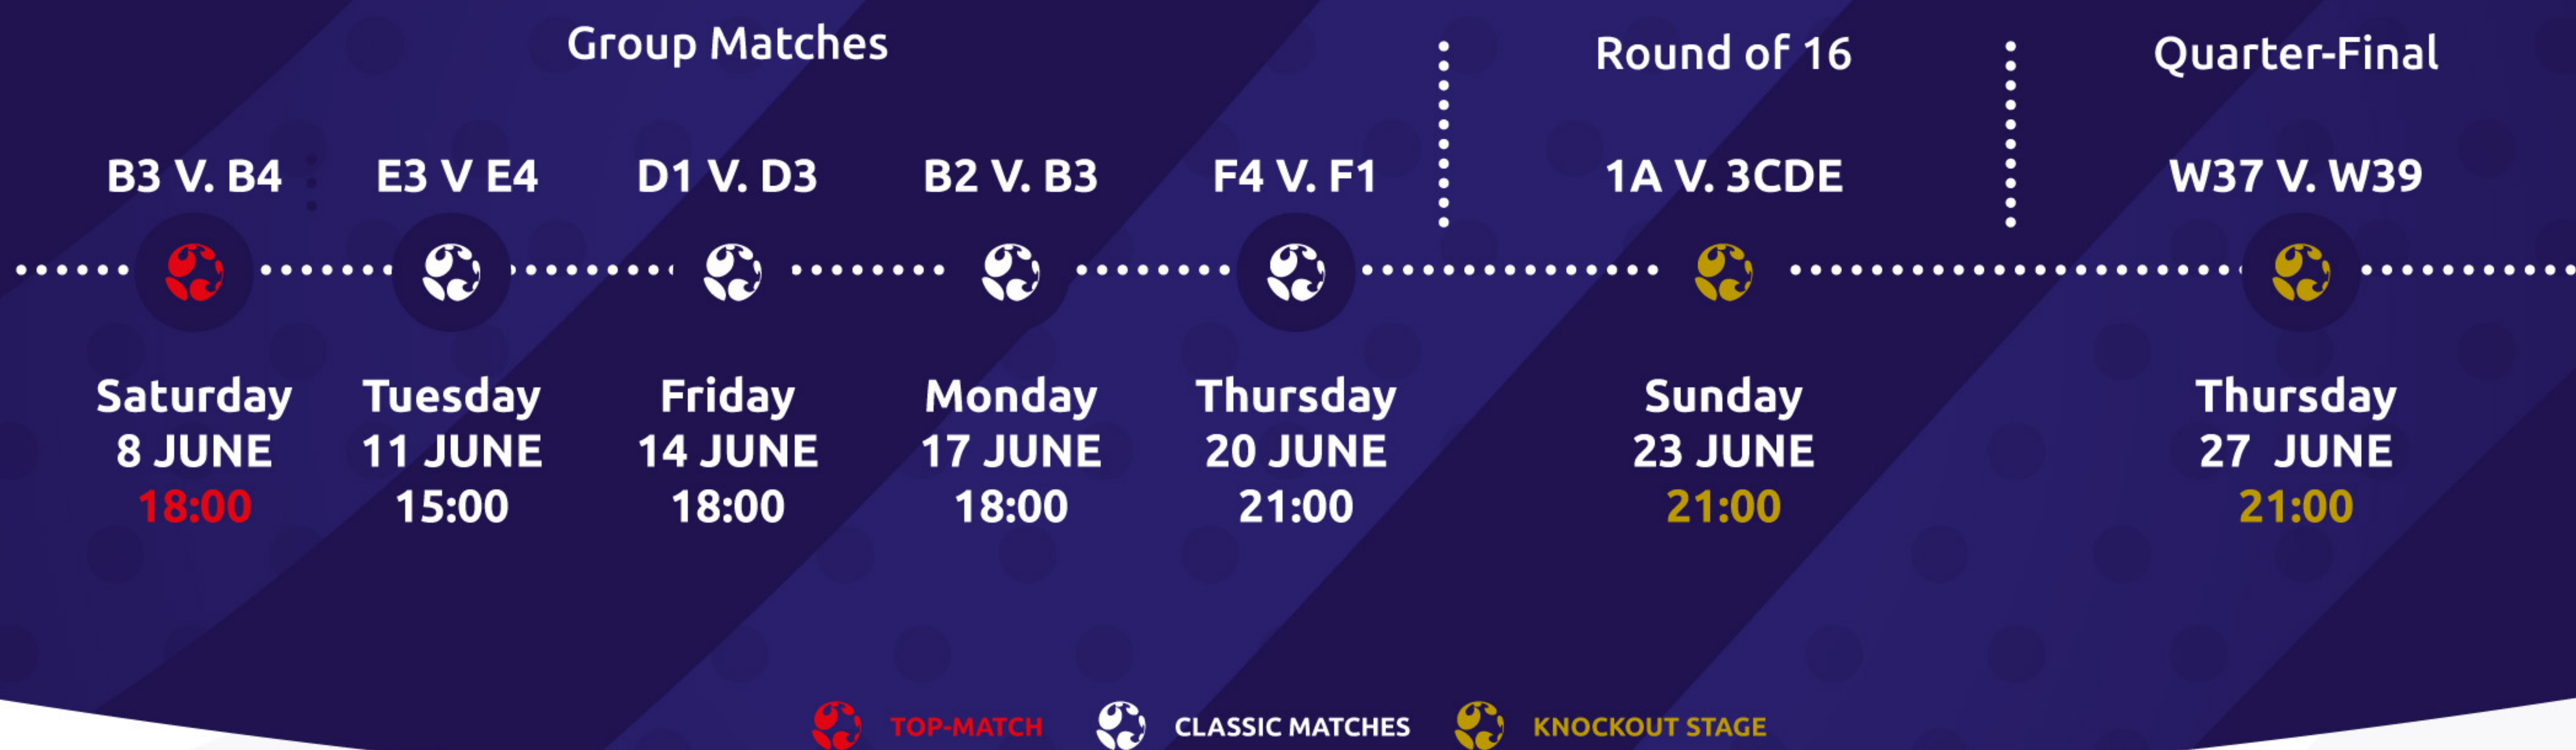

Le Havre

Stade Océane will host 7 matches of the FIFA Women's World Cup France 2019™, including 5 group matches, a round of 16 match and a quarter final.

MATCHES