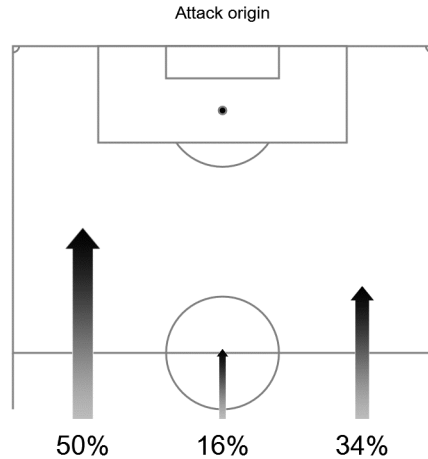

Team Tracking Statistics

Quarter-final

Brazil - Belgium 1 : 2 (0 : 2)

58 06 JUL 2018 21:00 Kazan / Kazan Arena / RUS

Belgium

#	Name	Time	Distance covered (metres)			Time spent			SP	T.S.	Activity time spent				
			Total	In Poss	Not in Poss	O.H.	A.3rd	P.A.			Zone 1	Zone 2	Zone 3	Zone 4	Zone 5
1	COURTOIS	96'12"	4,149	1,520	1,665	1%	1%		4	19.94	95%	4%	1%		
2	ALDERWEIRELD	96'12"	9,594	3,330	4,233	10%	9%	6%	17	28.37	68%	27%	4%	1%	
4	KOMPANY	96'12"	9,388	3,312	4,287	10%	9%	5%	20	26.64	68%	28%	3%	1%	
5	VERTONGHEN	96'12"	9,500	3,274	4,316	18%	6%	4%	18	26.10	71%	23%	5%	1%	
6	WITSEL	96'12"	11,039	3,972	5,149	29%	9%	5%	22	28.12	59%	32%	8%	1%	
7	DE BRUYNE	96'12"	11,816	4,450	4,997	49%	19%	1%	47	29.70	63%	27%	7%	2%	1%
8	FELLAINI	96'12"	11,086	3,837	5,167	33%	12%	4%	33	28.37	62%	29%	7%	2%	
9	R. LUKAKU	87'37"	6,351	2,704	2,136	64%	25%	8%	20	32.83	83%	12%	3%	1%	1%
10	E. HAZARD	96'12"	8,918	3,667	3,188	49%	20%	2%	35	30.17	75%	19%	3%	2%	1%
15	MEUNIER	96'12"	11,673	3,996	5,209	26%	7%		59	31.97	60%	31%	6%	2%	1%
22	CHADLI	83'14"	9,355	3,129	4,395	31%	12%	1%	35	29.70	64%	27%	6%	2%	1%
3	VERMAELEN	12'58"	1,228	359	529	14%			3	24.30	75%	19%	5%	1%	
17	TIELEMANS	8'35"	1,097	261	563	47%	16%		5	27.68	57%	30%	10%	2%	1%

In Poss: Team in possession O.H.: In opposite half Zone 1: 0-7 km/h Bold values: top performing in the match
 Not In Poss: Opposite team in possession A.3rd: In attacking third Zone 2: 7-15 km/h
 P.A.: In penalty area Zone 3: 15-20 km/h
 SP: Sprints Zone 4: 20-25 km/h
 T.S.: Top speed Zone 5: > 25 km/h