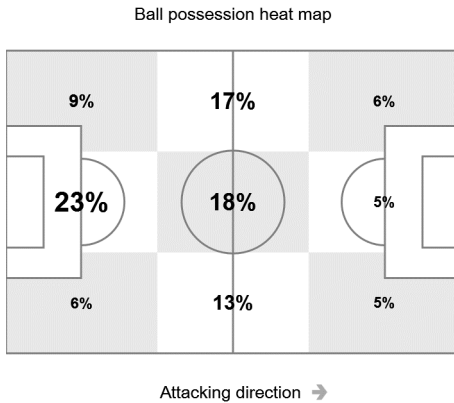

Team Tracking Statistics

Quarter-final

Brazil - Belgium 1 : 2 (0 : 2)

58 06 JUL 2018 21:00 Kazan / Kazan Arena / RUS

Belgium

#	Name	Time	Distance covered (metres)			Time spent			SP	T.S.	Activity time spent				
			Total	In Poss	Not in Poss	O.H.	A.3rd	P.A.			Zone 1	Zone 2	Zone 3	Zone 4	Zone 5
1	COURTOIS	96'12"	4,149	1,520	1,665	1%	1%		4	19.94	95%	4%	1%		
2	ALDERWEIRELD	96'12"	9,594	3,330	4,233	10%	9%	6%	17	28.37	68%	27%	4%	1%	
4	KOMPANY	96'12"	9,388	3,312	4,287	10%	9%	5%	20	26.64	68%	28%	3%	1%	
5	VERTONGHEN	96'12"	9,500	3,274	4,316	18%	6%	4%	18	26.10	71%	23%	5%	1%	
6	WITSEL	96'12"	11,039	3,972	5,149	29%	9%	5%	22	28.12	59%	32%	8%	1%	
7	DE BRUYNE	96'12"	11,816	4,450	4,997	49%	19%	1%	47	29.70	63%	27%	7%	2%	1%
8	FELLAINI	96'12"	11,086	3,837	5,167	33%	12%	4%	33	28.37	62%	29%	7%	2%	
9	R. LUKAKU	87'37"	6,351	2,704	2,136	64%	25%	8%	20	32.83	83%	12%	3%	1%	1%
10	E. HAZARD	96'12"	8,918	3,667	3,188	49%	20%	2%	35	30.17	75%	19%	3%	2%	1%
15	MEUNIER	96'12"	11,673	3,996	5,209	26%	7%		59	31.97	60%	31%	6%	2%	1%
22	CHADLI	83'14"	9,355	3,129	4,395	31%	12%	1%	35	29.70	64%	27%	6%	2%	1%
3	VERMAELEN	12'58"	1,228	359	529	14%			3	24.30	75%	19%	5%	1%	
17	TIELEMANS	8'35"	1,097	261	563	47%	16%		5	27.68	57%	30%	10%	2%	1%

In Poss: Team in possession O.H.: In opposite half Zone 1: 0-7 km/h Bold values: top performing in the match
 Not In Poss: Opposite team in possession A.3rd: In attacking third Zone 2: 7-15 km/h
 P.A.: In penalty area Zone 3: 15-20 km/h
 SP: Sprints Zone 4: 20-25 km/h
 T.S.: Top speed Zone 5: > 25 km/h