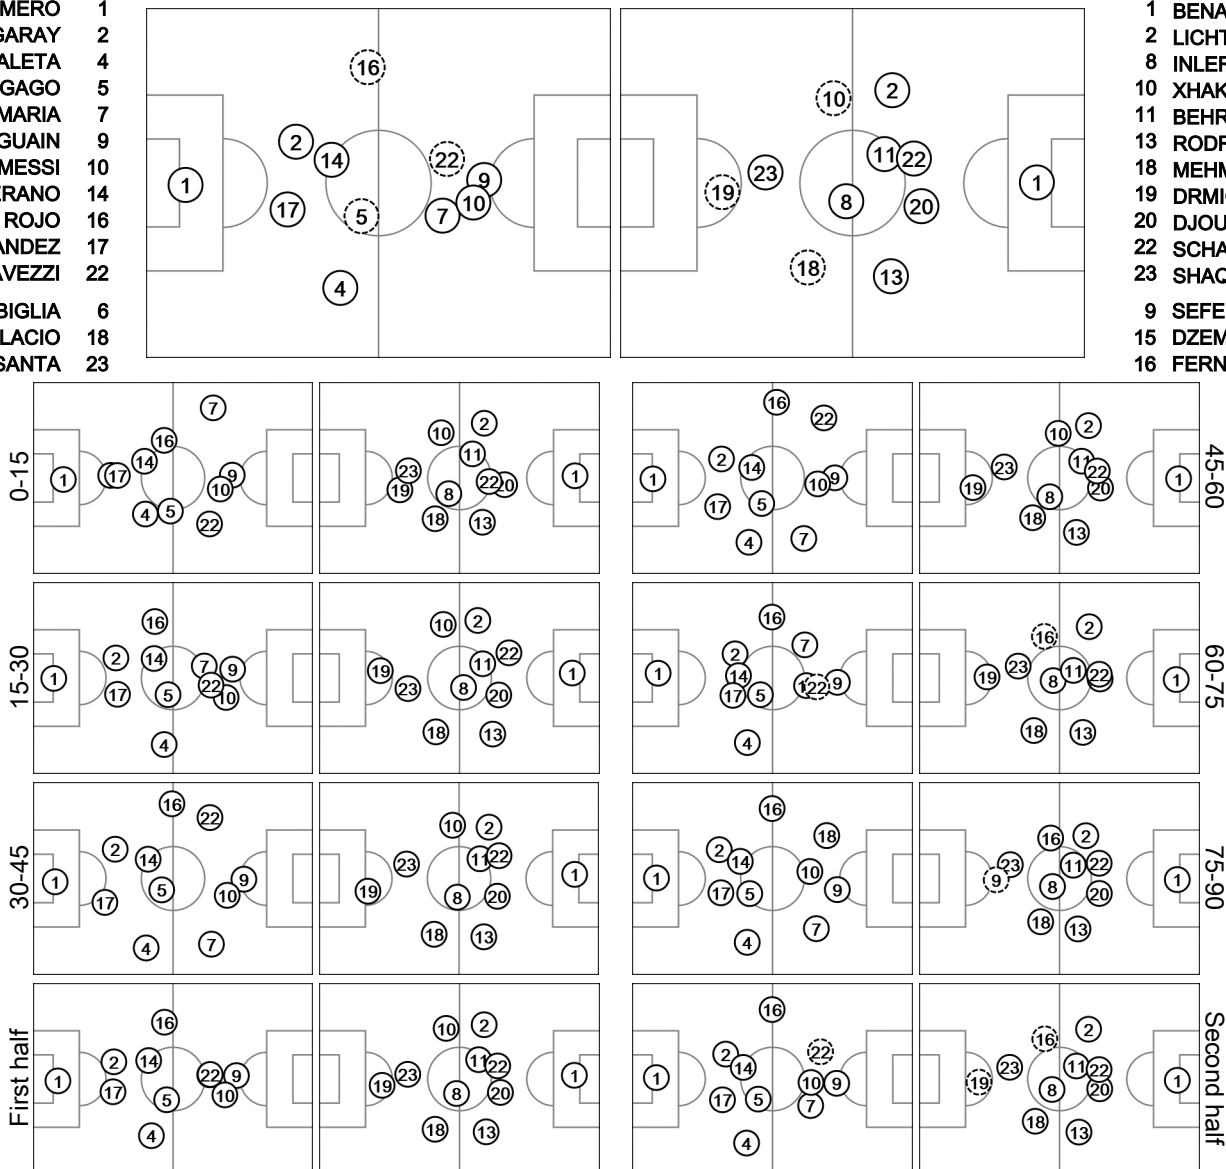

Round of 16

Actual Formation

Argentina - Switzerland 1 : 0 AET

55 01 JUL 2014 13:00 Sao Paulo / Arena De Sao Paulo / BRA

74' In 18 PALACIO / Out 22 LAVEZZI
 105+1' In 23 BASANTA / Out 16 ROJO
 106' In 6 BIGLIA / Out 5 GAGO

66' In 16 FERNANDES / Out 10 XHAKA
 82' In 9 SEFEROVIC / Out 19 DRMIC
 113' In 15 DZEMAILI / Out 18 MEHMEDI

Total time played 130'01"
 61% - 43'58" Ball possession 39% - 28'28"
 Actual formation
 Direction of play --> <-- Direction of play

- ROMERO 1
- GARAY 2
- ZABALETA 4
- GAGO 5
- DI MARIA 7
- HIGUAIN 9
- MESSI 10
- MASCHERANO 14
- ROJO 16
- F. FERNANDEZ 17
- LAVEZZI 22
- BIGLIA 6
- PALACIO 18
- BASANTA 23

- 1 BENAGLIO
- 2 LICHTSTEINER
- 8 INLER
- 10 XHAKA
- 11 BEHRAMI
- 13 RODRIGUEZ
- 18 MEHMEDI
- 19 DRMIC
- 20 DJOUROU
- 22 SCHAEER
- 23 SHAQIRI
- 9 SEFEROVIC
- 15 DZEMAILI
- 16 FERNANDES