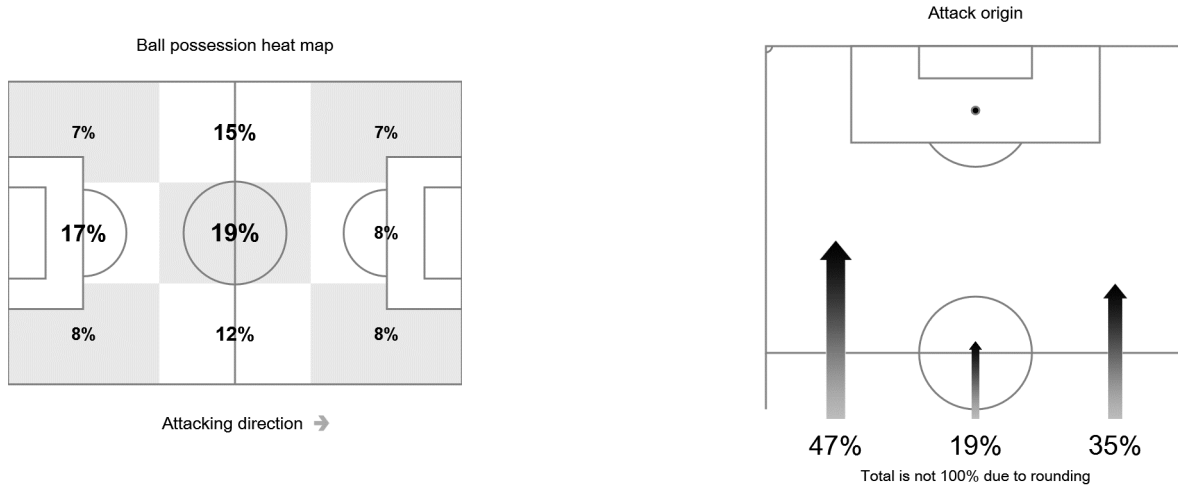

Team Tracking Statistics

Round of 16

Brazil - Mexico 2 : 0 (0 : 0)

53 02 JUL 2018 18:00 Samara / Samara Arena / RUS

Brazil

#	Name	Time	Distance covered (metres)			Time spent			SP	T.S.	Activity time spent				
			Total	In Poss	Not in Poss	O.H.	A.3rd	P.A.			Zone 1	Zone 2	Zone 3	Zone 4	Zone 5
1	ALISSON	96'08"	4,572	1,476	1,715				1	18.61	94%	5%	1%		
2	THIAGO SILVA	96'08"	7,601	2,356	3,499	15%	4%	2%	21	26.64	80%	16%	3%	1%	
3	MIRANDA	96'08"	8,048	2,578	3,740	19%	5%	3%	17	27.43	78%	18%	3%	1%	
5	CASEMIRO	96'08"	10,400	3,436	4,840	32%	18%	6%	27	28.37	62%	31%	6%	1%	
6	FILIPE LUIS	96'08"	9,606	3,276	4,300	26%	7%	1%	29	28.37	69%	25%	4%	2%	
9	GABRIEL JESUS	96'08"	9,931	3,453	4,378	82%	35%	16%	42	31.28	72%	21%	4%	2%	1%
10	NEYMAR	96'08"	9,494	3,759	3,584	63%	30%	5%	37	32.18	69%	24%	4%	2%	1%
11	PHILIPPE COUTINHO	85'51"	9,596	3,521	4,026	51%	26%	4%	49	28.37	62%	29%	6%	2%	1%
15	PAULINHO	79'58"	8,726	3,357	3,702	47%	24%	14%	36	26.46	68%	22%	8%	2%	
19	WILLIAN	90'45"	8,668	3,027	3,485	55%	26%	2%	37	29.92	73%	20%	5%	1%	1%
22	FAGNER	96'08"	8,947	3,101	3,992	22%	5%	1%	34	31.03	73%	21%	4%	1%	1%
13	MARQUINHOS	5'23"	620	187	297	17%			1	33.30	60%	32%	6%	1%	1%
17	FERNANDINHO	16'10"	1,717	419	920	18%	5%	2%	6	27.90	64%	27%	6%	2%	1%
20	ROBERTO FIRMINO	10'17"	1,272	420	560	41%	18%	2%	7	31.03	51%	40%	4%	3%	2%

In Poss: Team in possession O.H.: In opposite half Zone 1: 0-7 km/h Bold values: top performing in the match
 Not In Poss: Opposite team in possession A.3rd: In attacking third Zone 2: 7-15 km/h
 Pen. Area: In penalty area Zone 3: 15-20 km/h
 SP: Sprints Zone 4: 20-25 km/h
 T.S.: Top speed Zone 5: > 25 km/h