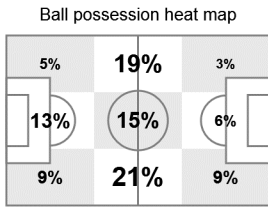

Y : Single yellow card

AET : After extra time

I : Injured

HT : Half-time

R : Direct red card

ETHT : Extra time half time

N : Not eligible to play

FT : Full-time

2Y : Expulsions due to Second Caution

SAT 07 JUL 2018 00:46 CET / 02:46 Local time - Version 1

Page 1 / 2

2018 FIFA WORLD CUP RUSSIA™
FIFA PARTNERS

Match statistics

Group H

Senegal - Colombia 0 : 1 (0 : 0)

48 28 JUN 2018 18:00 Samara / Samara Arena / RUS

Att: 41.970

Senegal (SEN)

Attacking direction →

8/3
1
15
1
1
0
0/0
3
0
0
0
0
0
43%
21

Statistics *

Total shots/shots on goal 4/2
Shots blocked 1
Fouls 15
Corner kicks 3
Attempts from direct free kicks 1
Indirect free kick towards goal 0
Penalty kicks/Converted 0/0
Offsides 3
Own goals 0
Cautions 1
Expulsions due to second caution 0
Direct expulsions 0
Ball possession 57%
Actual playing time 28