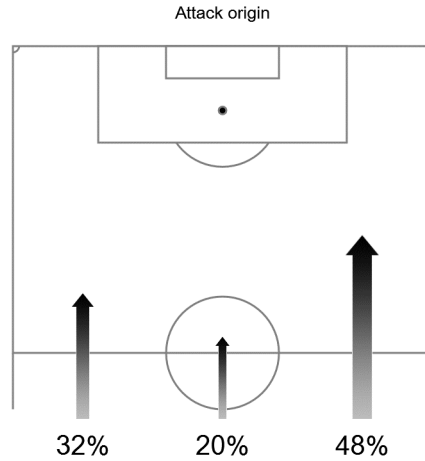

Team Tracking Statistics

Group F

Korea Republic - Germany 2 : 0 (0 : 0)

43 27 JUN 2018 17:00 Kazan / Kazan Arena / RUS

Korea Republic

#	Name	Time	Distance covered (metres)			Time spent			SP	T.S.	Activity time spent				
			Total	In Poss	Not in Poss	O.H.	A.3rd	P.A.			Zone 1	Zone 2	Zone 3	Zone 4	Zone 5
23	JO	102'26"	5,047	1,379	2,061				2	16.70	94%	6%			
2	LEE Y.	102'26"	11,181	2,494	5,966	18%	6%		34	29.02	62%	31%	5%	2%	
5	YUN	102'26"	9,800	2,265	5,254	9%	4%	2%	22	29.02	71%	25%	3%	1%	
7	SON H.	102'26"	10,383	2,838	4,845	59%	26%	4%	52	32.83	71%	22%	4%	2%	1%
13	KOO	59'00"	7,440	1,708	4,019	44%	21%	6%	29	25.20	54%	35%	9%	2%	
14	HONG	102'26"	11,240	2,504	5,775	17%	5%		41	31.28	67%	26%	4%	2%	1%
15	JUNG W.	102'26"	11,933	2,616	6,605	22%	6%		41	27.00	64%	27%	7%	2%	
17	LEE J.	102'26"	12,141	3,006	6,089	41%	18%	3%	45	30.17	60%	30%	8%	2%	
18	MOON	71'28"	8,694	2,092	4,322	48%	22%	5%	40	32.40	60%	32%	5%	2%	1%
19	KIM Y.	102'26"	9,733	2,185	4,912	10%	4%	1%	19	30.82	74%	22%	3%	1%	
20	JANG	102'26"	11,069	2,557	6,002	22%	7%	2%	37	28.37	66%	26%	5%	2%	1%
8	JU	30'58"	3,699	908	1,784	39%	16%	4%	16	26.82	62%	29%	6%	3%	
11	HWANG	22'19"	2,846	848	1,365	41%	15%	2%	14	28.58	59%	31%	6%	3%	1%
22	GO	21'07"	2,441	574	1,009	42%	21%	1%	14	26.28	61%	29%	7%	3%	

In Poss: Team in possession
Not In Poss: Opposite team in possession

O.H.: In opposite half
A.3rd: In attacking third
Pen. Area: In penalty area
SP: Sprints
T.S.: Top speed

Zone 1: 0-7 km/h
Zone 2: 7-15 km/h
Zone 3: 15-20 km/h
Zone 4: 20-25 km/h
Zone 5: > 25 km/h