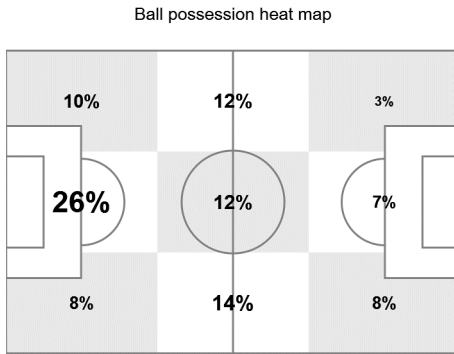

Team Tracking Statistics

Group F

Korea Republic - Germany 2 : 0 (0 : 0)

43 27 JUN 2018 17:00 Kazan / Kazan Arena / RUS

Korea Republic

#	Name	Time	Distance covered (metres)			Time spent			SP	T.S.	Activity time spent				
			Total	In Poss	Not in Poss	O.H.	A.3rd	P.A.			Zone 1	Zone 2	Zone 3	Zone 4	Zone 5
23	JO	102'26"	5,047	1,379	2,061				2	16.70	94%	6%			
2	LEE Y.	102'26"	11,181	2,494	5,966	18%	6%		34	29.02	62%	31%	5%	2%	
5	YUN	102'26"	9,800	2,265	5,254	9%	4%	2%	22	29.02	71%	25%	3%	1%	
7	SON H.	102'26"	10,383	2,838	4,845	59%	26%	4%	52	32.83	71%	22%	4%	2%	1%
13	KOO	59'00"	7,440	1,708	4,019	44%	21%	6%	29	25.20	54%	35%	9%	2%	
14	HONG	102'26"	11,240	2,504	5,775	17%	5%		41	31.28	67%	26%	4%	2%	1%
15	JUNG W.	102'26"	11,933	2,616	6,605	22%	6%		41	27.00	64%	27%	7%	2%	
17	LEE J.	102'26"	12,141	3,006	6,089	41%	18%	3%	45	30.17	60%	30%	8%	2%	
18	MOON	71'28"	8,694	2,092	4,322	48%	22%	5%	40	32.40	60%	32%	5%	2%	1%
19	KIM Y.	102'26"	9,733	2,185	4,912	10%	4%	1%	19	30.82	74%	22%	3%	1%	
20	JANG	102'26"	11,069	2,557	6,002	22%	7%	2%	37	28.37	66%	26%	5%	2%	1%
8	JU	30'58"	3,699	908	1,784	39%	16%	4%	16	26.82	62%	29%	6%	3%	
11	HWANG	22'19"	2,846	848	1,365	41%	15%	2%	14	28.58	59%	31%	6%	3%	1%
22	GO	21'07"	2,441	574	1,009	42%	21%	1%	14	26.28	61%	29%	7%	3%	

In Poss: Team in possession
Not In Poss: Opposite team in possession

O.H.: In opposite half
A.3rd: In attacking third
Pen. Area: In penalty area
SP: Sprints
T.S.: Top speed

Zone 1: 0-7 km/h
Zone 2: 7-15 km/h
Zone 3: 15-20 km/h
Zone 4: 20-25 km/h
Zone 5: > 25 km/h