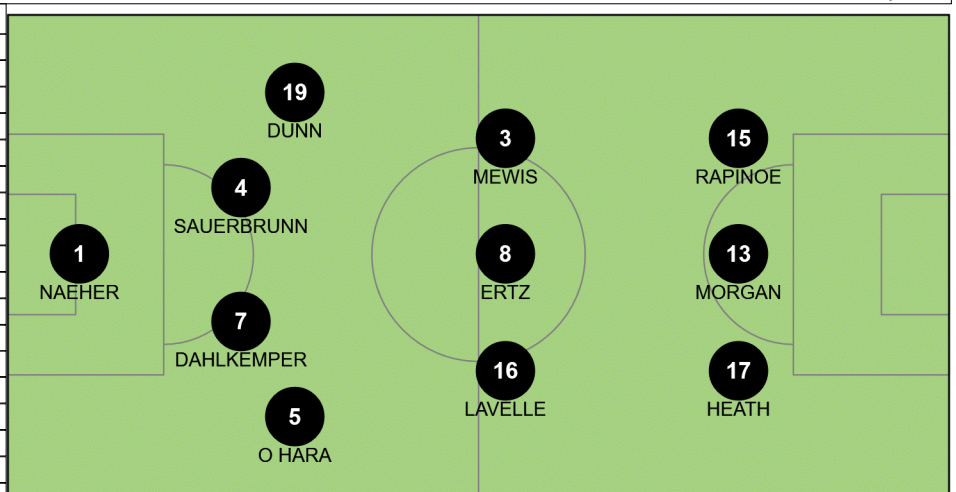

USA (USA)

Shirt: white Shorts: white Socks: white/navy blue

#	Name	Pos
1	Alyssa NAEHER	GK
3	Samantha MEWIS	MF
4	Becky SAUERBRUNN	DF
5	Kelley O HARA X	DF
7	Abby DAHLKEMPER	DF
8	Julie ERTZ	MF
13	Alex MORGAN	FW
15	Megan RAPINOE (C)	FW
16	Rose LAVELLE	MF
17	Tobin HEATH	FW
19	Crystal DUNN	DF
Substitutes		
2	Mallory PUGH	FW
6	Morgan BRIAN	MF
9	Lindsey HORAN X	MF
10	Carli LLOYD	FW
11	Ali KRIEGER	DF
12	Tierna DAVIDSON	DF
14	Emily SONNETT	DF
18	Ashlyn HARRIS	GK
20	Allie LONG X	MF
21	Adrianna FRANCH	GK
22	Jessica MCDONALD	FW
23	Christen PRESS	FW
Coach Jill ELLIS (USA)