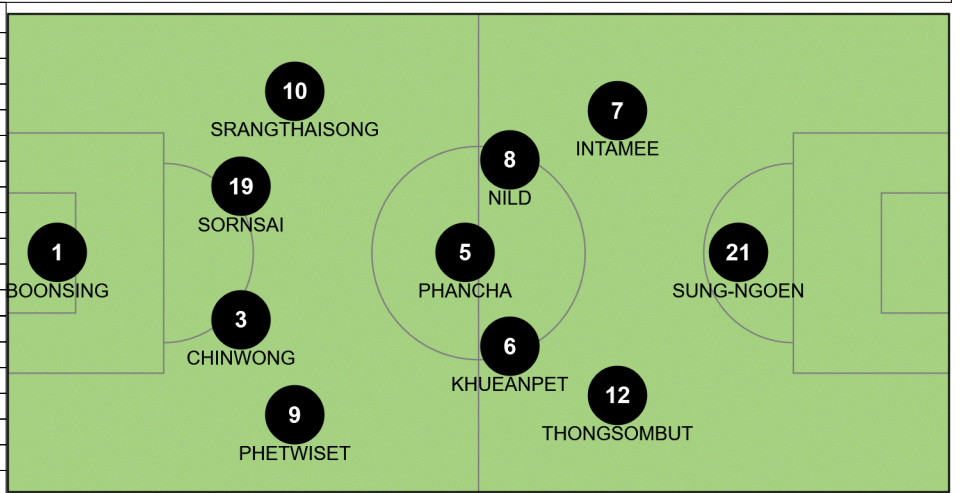

Tactical Line-up

Group F

Thailand - Chile

36 20 JUN 2019 21:00 Rennes / Roazhon Park / FRA

Referee: Anna-Marie KEIGHLEY (NZL)
Assistant referee 1: Sarah JONES (NZL)
Assistant referee 2: Maria SALAMASINA (SAM)
General coordinator: Jeannette GOOD (FIN)

Reserve assistant referee: Bernadettar KWIMBIRA (MWI)
4th official: Gladys LENGWE (ZAM)
Match commissioner: Jinnelle JAMES (TRI)

VAR: Paolo VALERI (ITA)
AVAR 1: Drew FISCHER (CAN)
AVAR 2: Mihaela TEPUSA (ROU)

Thailand (THA) Shirt: turquoise/blue Shorts: turquoise Socks: turquoise/black

#	Name	Pos
1	Waraporn BOONSING	GK
3	Natthakarn CHINWONG X	DF
5	Ainon PHANCHA	DF
6	Pikul KHUEANPET	MF
7	Silawan INTAMEE	MF
8	Miranda NILD	FW
9	Warunee PHETWISSET	DF
10	Sunisa SRANGTHAISONG	DF
12	Rattikan THONGSOMBUT	FW
19	Pitsamai SORNSAI	FW
21	Kanjana SUNG-NGOEN (C)	MF
Substitutes		
2	Kanjanaporn SAENKHUN	DF
4	Duangnapa SRITALA	DF
11	Sudarat CHUCHUEN	DF
13	Orathai SRIMANEE	MF
14	Saowalak PENGNGAM	FW
15	Orapin WAENNGOEN	MF
16	Khwanrudi SAENGCHAN	MF
18	Sukanya CHOR CHAROENYING	GK
20	Wilaiporn BOOTHDUANG	MF
22	Tiffany SORNPAO	GK
23	Phonphirun PHILAWAN	DF
17	Taneekarn DANGDA N	FW
Coach Nuengrutai SRATHONGVIAN (THA)