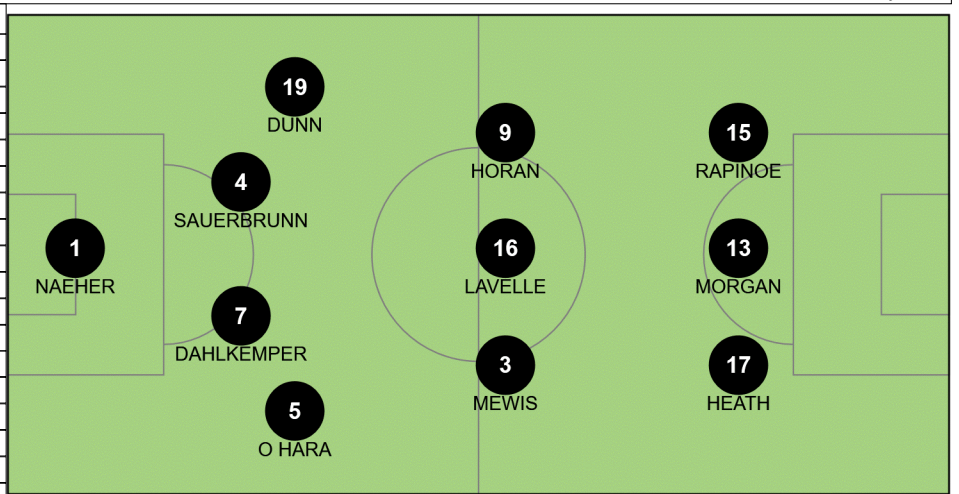

USA (USA)

Shirt: white Shorts: white Socks: white/navy blue

#	Name	Pos
1	Alyssa NAEHER	GK
3	Samantha MEWIS	MF
4	Becky SAUERBRUNN	DF
5	Kelley O HARA	DF
7	Abby DAHLKEMPER	DF
9	Lindsey HORAN X	MF
13	Alex MORGAN (C)	FW
15	Megan RAPINOE	FW
16	Rose LAVELLE	MF
17	Tobin HEATH	FW
19	Crystal DUNN	DF
Substitutes		
2	Mallory PUGH	FW
6	Morgan BRIAN	MF
8	Julie ERTZ	MF
10	Carli LLOYD	FW
11	Ali KRIEGER	DF
12	Tierna DAVIDSON	DF
14	Emily SONNETT	DF
18	Ashlyn HARRIS	GK
20	Allie LONG X	MF
21	Adrianna FRANCH	GK
22	Jessica MCDONALD	FW
23	Christen PRESS	FW
Coach Jill ELLIS (USA)