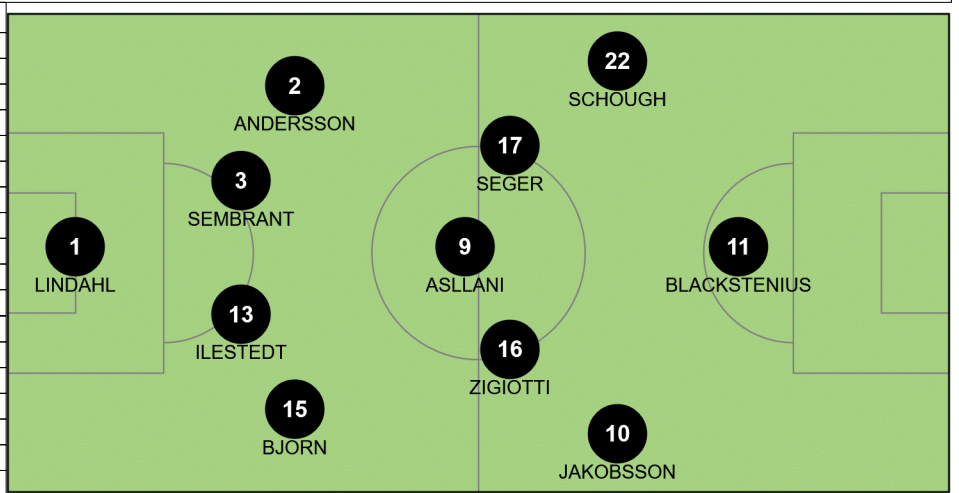

Tactical Line-up

Group F

Sweden - USA

35 20 JUN 2019 21:00 Le Havre / Stade Océane / FRA

Referee: Anastasia PUSTOVOYTOVA (RUS)

Reserve assistant referee: Susanne KUENG (SUI)

VAR: Danny MAKKELIE (NED)

Assistant referee 1: Ekaterina KUROCHKINA (RUS)

4th official: Esther STAUBLI (SUI)

AVAR 1: Chris BEATH (AUS)

Assistant referee 2: Petruta IUGULESCU (ROU)

Match commissioner: Henri ARIOTIMA (TAH)

AVAR 2: Chrysoula KOUROMPYLIA (GRE)

General coordinator: Katharina DUEHMERT (GER)

Sweden (SWE) Shirt: yellow/navy blue Shorts: navy blue/yellow Socks: yellow/navy blue

#	Name	Pos
1	Hedvig LINDAHL	GK
2	Jonna ANDERSSON	DF
3	Linda SEMBRANT	DF
9	Kosovare ASLLANI	MF
10	Sofia JAKOBSSON	FW
11	Stina BLACKSTENIUS	FW
13	Amanda ILESTEDT	DF
15	Nathalie BJORN	DF
16	Julia ZIGIOTTI	MF
17	Caroline SEGER (C)	MF
22	Olivia SCHOUGH	MF
Substitutes		
4	Hanna GLAS	DF
5	Nilla FISCHER	DF
6	Magdalena ERIKSSON X	DF
7	Madelen JANOGY	MF
8	Lina HURTIG	FW
12	Jennifer FALK	GK
14	Julia RODDAR	MF
18	Fridolina ROLFO	FW
19	Anna ANVEGARD	FW
20	Mimmi LARSSON	FW
21	Zecira MUSOVIC	GK
23	Elin RUBENSSON	MF
Coach Peter GERHARDSSON (SWE)