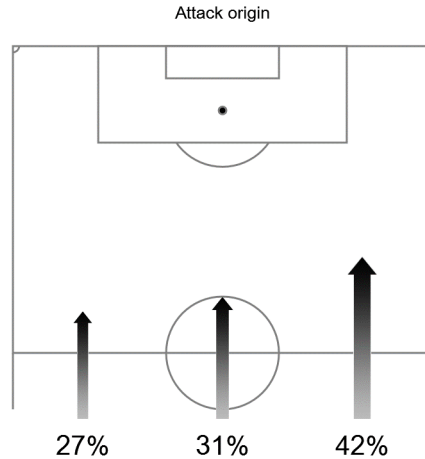

Team Tracking Statistics

Group G

England - Panama 6 : 1 (5 : 0)

30 24 JUN 2018 15:00 Nizhny Novgorod / Nizhny Novgorod Stadium / RUS

England

Attacking direction →

#	Name	Time	Distance covered (metres)			Time spent			SP	T.S.	Activity time spent				
			Total	In Poss	Not in Poss	O.H.	A.3rd	P.A.			Zone 1	Zone 2	Zone 3	Zone 4	Zone 5
1	PICKFORD	97'34"	5,026	2,077	1,382				2	26.82	95%	5%			
2	WALKER	97'34"	8,820	3,583	3,122	34%	14%	2%	28	31.03	76%	20%	2%	1%	1%
5	STONES	97'34"	8,906	3,993	3,016	30%	11%	3%	20	29.02	73%	21%	5%	1%	
6	MAGUIRE	97'34"	8,643	3,627	3,097	36%	13%	6%	21	28.37	75%	21%	3%	1%	
7	LINGARD	66'05"	7,351	3,651	2,336	59%	31%	6%	31	25.02	60%	30%	8%	2%	
8	HENDERSON	97'34"	10,061	4,270	3,807	50%	19%	4%	25	28.58	69%	24%	6%	1%	
9	KANE	65'39"	5,624	2,501	1,849	79%	50%	17%	9	25.02	75%	21%	3%	1%	
10	STERLING	97'34"	9,347	4,148	3,274	75%	42%	12%	36	33.08	74%	20%	3%	2%	1%
12	TRIPPIER	72'32"	6,998	2,720	2,488	44%	21%	1%	29	29.48	72%	21%	4%	2%	1%
18	YOUNG	97'34"	9,104	3,619	3,313	45%	23%	3%	24	31.28	72%	22%	5%	1%	
21	LOFTUS-CHEEK	97'34"	9,188	3,795	3,522	58%	32%	7%	17	28.58	70%	25%	4%	1%	
3	ROSE	25'02"	2,476	1,112	834	58%	41%		11	23.94	71%	22%	5%	2%	
11	VARDY	31'55"	3,466	1,303	1,525	68%	44%	4%	12	30.82	66%	27%	5%	1%	1%
17	DELPH	31'29"	3,549	1,506	1,477	51%	19%	1%	11	25.56	63%	29%	7%	1%	

In Poss: Team in possession
Not In Poss: Opposite team in possession

O.H.: In opposite half
A.3rd: In attacking third
Pen. Area: In penalty area
SP: Sprints
T.S.: Top speed

Zone 1: 0-7 km/h
Zone 2: 7-15 km/h
Zone 3: 15-20 km/h
Zone 4: 20-25 km/h
Zone 5: > 25 km/h