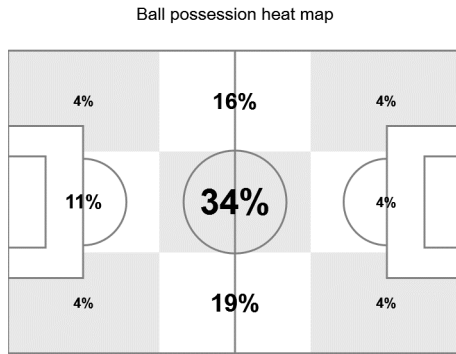

Team Tracking Statistics

Group G

England - Panama 6 : 1 (5 : 0)

30 24 JUN 2018 15:00 Nizhny Novgorod / Nizhny Novgorod Stadium / RUS

England

Attacking direction →

#	Name	Time	Distance covered (metres)			Time spent			SP	T.S.	Activity time spent				
			Total	In Poss	Not in Poss	O.H.	A.3rd	P.A.			Zone 1	Zone 2	Zone 3	Zone 4	Zone 5
1	PICKFORD	97'34"	5,026	2,077	1,382				2	26.82	95%	5%			
2	WALKER	97'34"	8,820	3,583	3,122	34%	14%	2%	28	31.03	76%	20%	2%	1%	1%
5	STONES	97'34"	8,906	3,993	3,016	30%	11%	3%	20	29.02	73%	21%	5%	1%	
6	MAGUIRE	97'34"	8,643	3,627	3,097	36%	13%	6%	21	28.37	75%	21%	3%	1%	
7	LINGARD	66'05"	7,351	3,651	2,336	59%	31%	6%	31	25.02	60%	30%	8%	2%	
8	HENDERSON	97'34"	10,061	4,270	3,807	50%	19%	4%	25	28.58	69%	24%	6%	1%	
9	KANE	65'39"	5,624	2,501	1,849	79%	50%	17%	9	25.02	75%	21%	3%	1%	
10	STERLING	97'34"	9,347	4,148	3,274	75%	42%	12%	36	33.08	74%	20%	3%	2%	1%
12	TRIPPIER	72'32"	6,998	2,720	2,488	44%	21%	1%	29	29.48	72%	21%	4%	2%	1%
18	YOUNG	97'34"	9,104	3,619	3,313	45%	23%	3%	24	31.28	72%	22%	5%	1%	
21	LOFTUS-CHEEK	97'34"	9,188	3,795	3,522	58%	32%	7%	17	28.58	70%	25%	4%	1%	
3	ROSE	25'02"	2,476	1,112	834	58%	41%		11	23.94	71%	22%	5%	2%	
11	VARDY	31'55"	3,466	1,303	1,525	68%	44%	4%	12	30.82	66%	27%	5%	1%	1%
17	DELPH	31'29"	3,549	1,506	1,477	51%	19%	1%	11	25.56	63%	29%	7%	1%	

In Poss: Team in possession
Not In Poss: Opposite team in possession

O.H.: In opposite half
A.3rd: In attacking third
Pen. Area: In penalty area
SP: Sprints
T.S.: Top speed

Zone 1: 0-7 km/h
Zone 2: 7-15 km/h
Zone 3: 15-20 km/h
Zone 4: 20-25 km/h
Zone 5: > 25 km/h