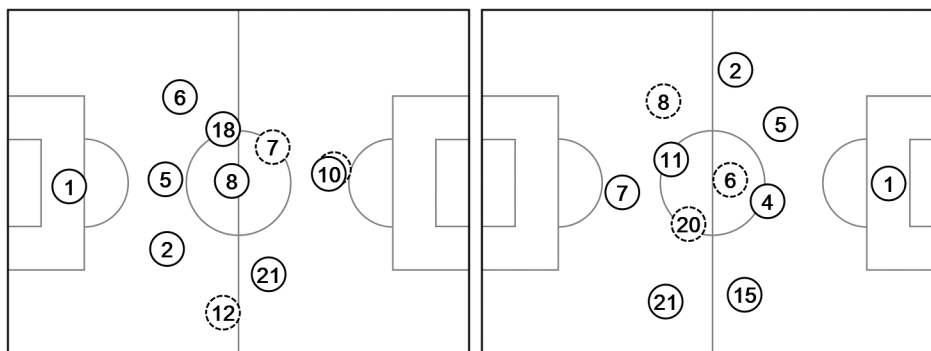

Group G

Actual Formation

England - Panama 6 : 1 (5 : 0)

30 24 JUN 2018 15:00 Nizhny Novgorod / Nizhny Novgorod Stadium / RUS

63' In 11 VARDY / Out 9 KANE
63' In 17 DELPH / Out 7 LINGARD
70' In 3 ROSE / Out 12 TRIPPIER

62' In 19 AVILA / Out 20 GODOY
69' In 16 ARROYO / Out 8 BARCENAS
69' In 23 BALOY / Out 6 GOMEZ

Total time played 97'34"
58% - 31'32" Ball possession 42% - 23'11"
Actual formation
Direction of play --> <-- Direction of play

- PICKFORD 1
- WALKER 2
- STONES 5
- MAGUIRE 6
- LINGARD 7
- HENDERSON 8
- KANE 9
- STERLING 10
- TRIPPIER 12
- YOUNG 18
- LOFTUS-CHEEK 21
- ROSE 3
- VARDY 11
- DELPH 17

- 1 PENEDO
- 2 MURILLO
- 4 ESCOBAR
- 5 R. TORRES
- 6 GOMEZ
- 7 B. PEREZ
- 8 BARCENAS
- 11 COOPER
- 15 DAVIS
- 20 GODOY
- 21 J. L. RODRIGUEZ
- 16 ARROYO
- 19 AVILA
- 23 BALOY