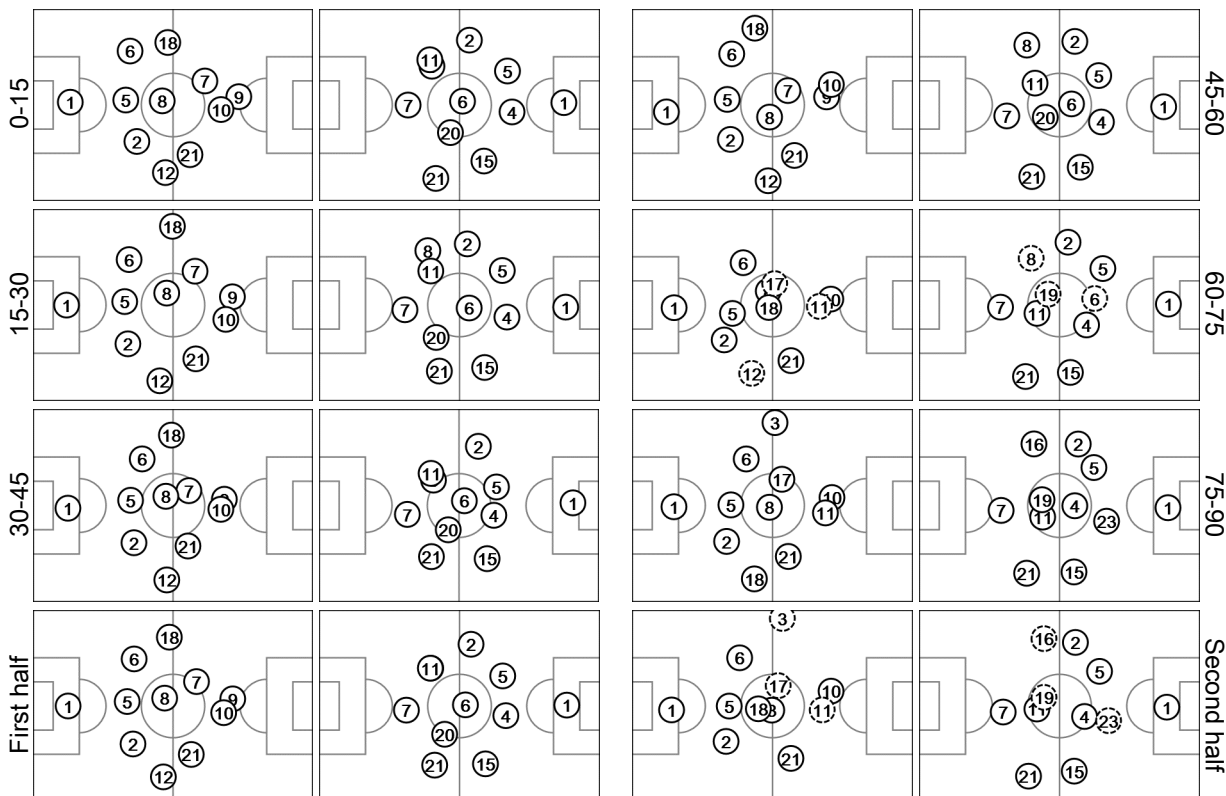

# 30 24 JUN 2018 15:00 Nizhny Novgorod / Nizhny Novgorod Stadium / RUS

63' In 11 VARDY / Out 9 KANE  
 63' In 17 DELPH / Out 7 LINGARD  
 70' In 3 ROSE / Out 12 TRIPPIER

62' In 19 AVILA / Out 20 GODOY  
 69' In 16 ARROYO / Out 8 BARCENAS  
 69' In 23 BALOY / Out 6 GOMEZ

Total time played 97'34"  
 58% - 31'32" Ball possession 42% - 23'11"  
 Actual formation  
 Direction of play --> <-- Direction of play

- PICKFORD 1
- WALKER 2
- STONES 5
- MAGUIRE 6
- LINGARD 7
- HENDERSON 8
- KANE 9
- STERLING 10
- TRIPPIER 12
- YOUNG 18
- LOFTUS-CHEEK 21
- ROSE 3
- VARDY 11
- DELPH 17

- 1 PENEDO
- 2 MURILLO
- 4 ESCOBAR
- 5 R. TORRES
- 6 GOMEZ
- 7 B. PEREZ
- 8 BARCENAS
- 11 COOPER
- 15 DAVIS
- 20 GODOY
- 21 J. L. RODRIGUEZ
- 16 ARROYO
- 19 AVILA
- 23 BALOY

Did not play the entire match    Substitution    Sent off    Actual formation: average player positions