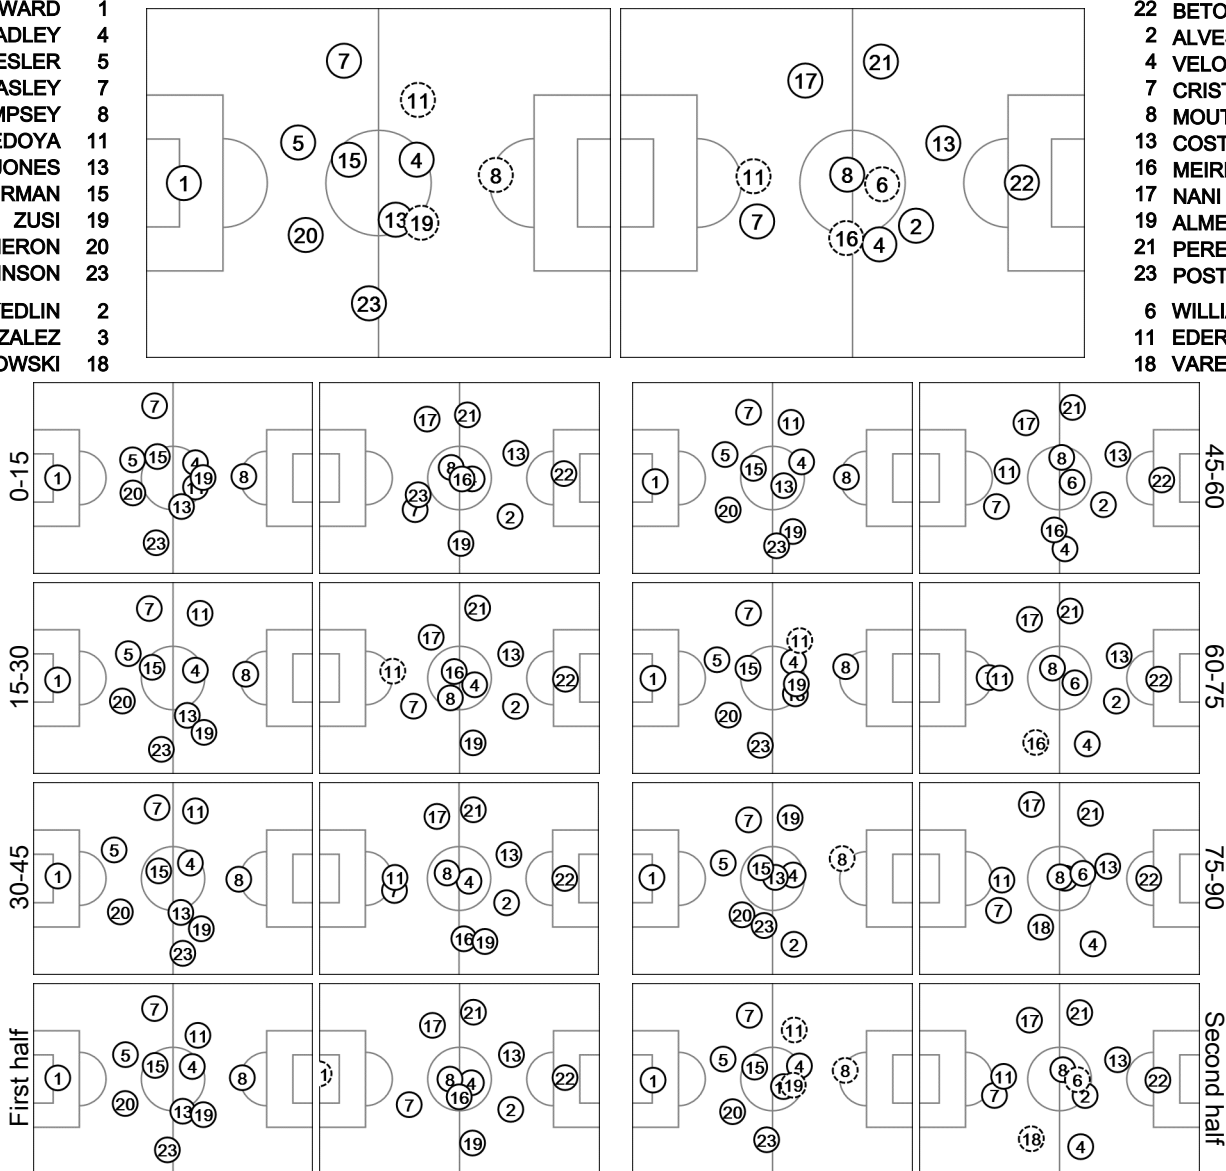

Group G

Actual Formation

USA - Portugal 2 : 2 (0 : 1)

30 22 JUN 2014 18:00 Manaus / Arena Amazonia / BRA

72' Ⓢ In 2 YEDLIN / Out 11 BEDOYA
 87' Ⓢ In 18 WONDOLOWSKI / Out 8 DEMPSEY
 90+1' Ⓢ In 3 GONZALEZ / Out 19 ZUSI

16' Ⓢ In 11 EDER / Out 23 POSTIGA
 46' Ⓢ In 6 WILLIAM / Out 19 ALMEIDA
 69' Ⓢ In 18 VARELA / Out 16 MEIRELES

Total time played 97'35"
 48% - 28'28" Ball possession 52% - 30'34"
 Actual formation
 Direction of play --> <-- Direction of play

- HOWARD 1
- BRADLEY 4
- BESLER 5
- BEASLEY 7
- DEMPSEY 8
- BEDOYA 11
- JONES 13
- BECKERMAN 15
- ZUSI 19
- CAMERON 20
- JOHNSON 23
- YEDLIN 2
- GONZALEZ 3
- WONDOLOWSKI 18

- 22 BETO
- 2 ALVES
- 4 VELOSO
- 7 CRISTIANO RON
- 8 MOUTINHO
- 13 COSTA
- 16 MEIRELES
- 17 NANI
- 19 ALMEIDA
- 21 PEREIRA
- 23 POSTIGA
- 6 WILLIAM
- 11 EDER
- 18 VARELA