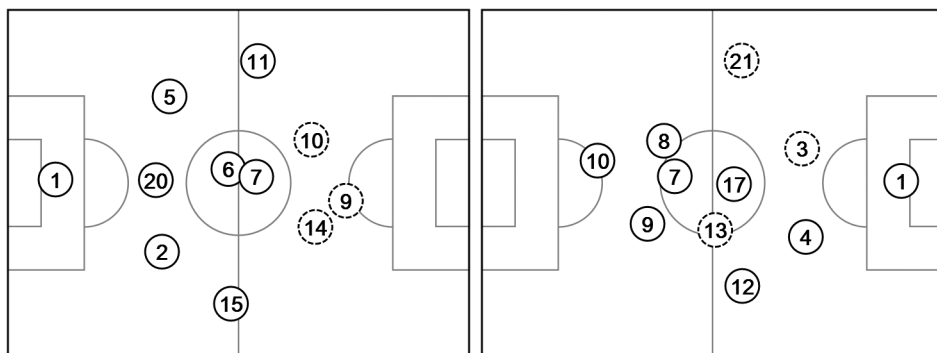

Total time played 97'22"  
 52% - 29'15" Ball possession 48% - 27'11"  
 Actual formation  
 Direction of play --> <-- Direction of play

- COURTOIS 1
- ALDERWEIRELD 2
- VERTONGHEN 5
- WITSEL 6
- DE BRUYNE 7
- R. LUKAKU 9
- E. HAZARD 10
- CARRASCO 11
- MERTENS 14
- MEUNIER 15
- BOYATA 20
  
- FELLAINI 8
- TIELEMANS 17
- BATSHUAYI 21