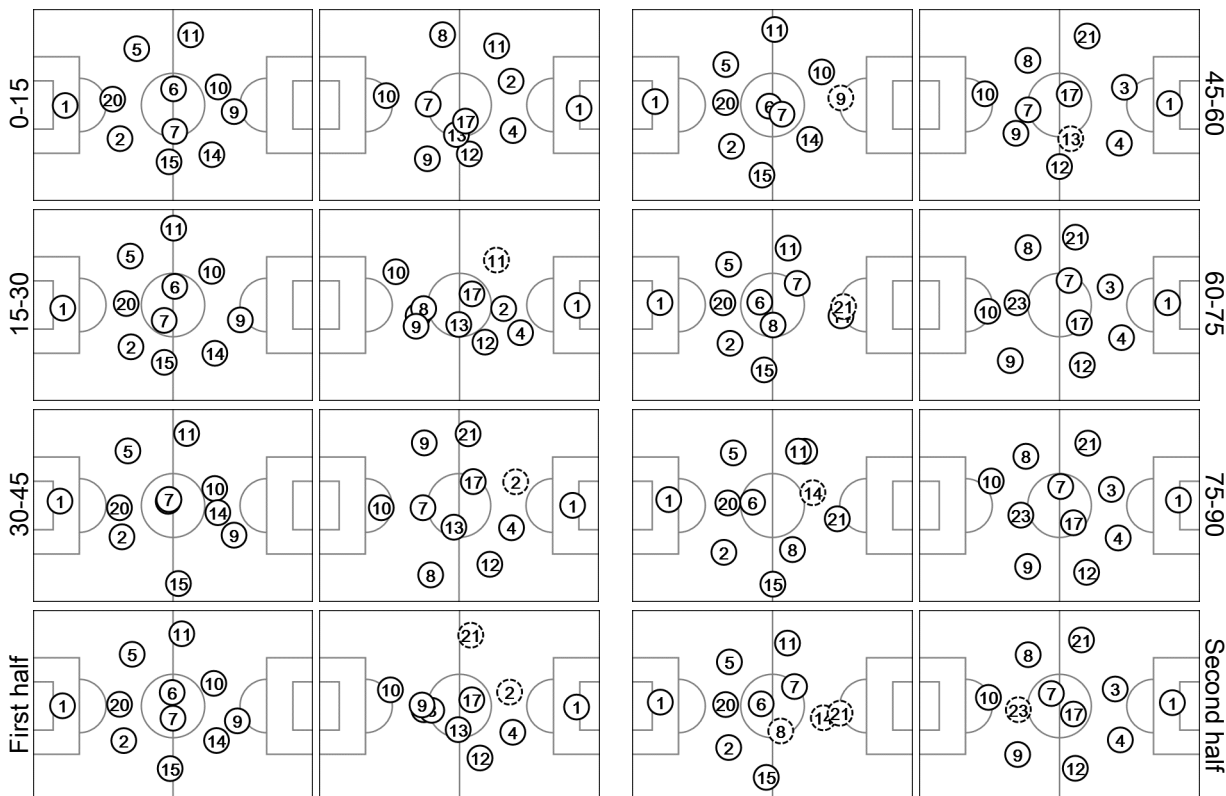

Total time played 97'22"  
 52% - 29'15" Ball possession 48% - 27'11"  
 Actual formation  
 Direction of play --> <-- Direction of play

- COURTOIS 1
- ALDERWEIRELD 2
- VERTONGHEN 5
- WITSEL 6
- DE BRUYNE 7
- R. LUKAKU 9
- E. HAZARD 10
- CARRASCO 11
- MERTENS 14
- MEUNIER 15
- BOYATA 20
  
- FELLAINI 8
- TIELEMANS 17
- BATSHUAYI 21

- 1 BEN MUSTAPHA
- 2 S. BEN YOUSSEF
- 4 MERIAH
- 7 KHAOUI
- 8 F. BEN YOUSSEF
- 9 BADRI
- 10 KHAZZI
- 11 BRONN
- 12 MAALOUL
- 13 SASSI
- 17 SKHIRI
  
- 3 BEN ALOUANE
- 21 NAGUEZ
- 23 SLITI

Did not play the entire match    Substitution    Sent off    Actual formation: average player positions