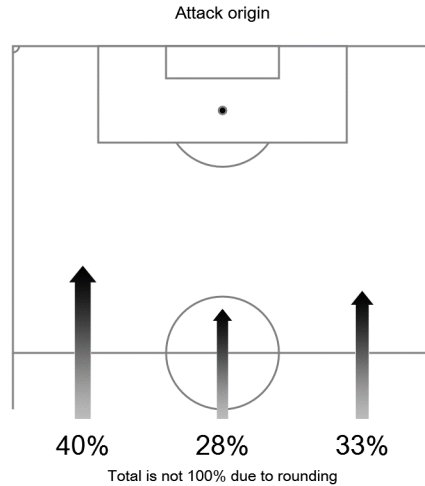

Team Tracking Statistics

Group F

Korea Republic - Mexico 1 : 2 (0 : 1)

28 23 JUN 2018 18:00 Rostov-On-Don / Rostov Arena / RUS

Korea Republic

Attacking direction →

#	Name	Time	Distance covered (metres)			Time spent			SP	T.S.	Activity time spent				
			Total	In Poss	Not in Poss	O.H.	A.3rd	P.A.			Zone 1	Zone 2	Zone 3	Zone 4	Zone 5
23	JO	96'51"	4,351	1,483	1,572				1	18.43	94%	5%			
2	LEE Y.	96'51"	9,034	3,012	4,143	24%	7%		34	29.02	69%	24%	5%	1%	1%
7	SON H.	96'51"	8,892	3,174	3,747	68%	30%	5%	41	31.97	72%	21%	4%	2%	1%
8	JU	65'02"	6,603	1,880	3,432	28%	6%		9	29.23	64%	31%	4%	1%	
11	HWANG	96'51"	9,233	3,019	4,074	56%	30%	8%	47	33.30	71%	22%	4%	2%	1%
12	KIM M.	84'48"	8,482	2,819	3,742	23%	8%	1%	42	28.80	68%	24%	5%	2%	1%
16	KI	96'51"	9,733	2,824	4,770	32%	17%	6%	27	32.18	67%	27%	4%	1%	1%
17	LEE J.	96'51"	10,552	3,622	4,839	41%	21%	3%	41	26.46	64%	27%	7%	2%	
18	MOON	77'59"	8,079	2,448	3,747	43%	23%	4%	39	29.92	66%	27%	4%	2%	1%
19	KIM Y.	96'51"	8,456	2,545	3,951	17%	8%	5%	17	26.64	76%	20%	3%	1%	
20	JANG	96'51"	8,496	2,700	3,881	18%	9%	4%	27	30.17	75%	20%	4%	1%	
10	LEE S.	31'49"	3,287	1,282	1,220	53%	24%	5%	13	28.12	70%	21%	6%	2%	1%
14	HONG	12'03"	1,403	516	540	31%	13%	3%	6	20.99	62%	29%	7%	2%	
15	JUNG W.	18'52"	2,376	891	924	34%	13%		8	25.38	58%	30%	9%	3%	

In Poss: Team in possession
 Not In Poss: Opposite team in possession

O.H.: In opposite half
 A.3rd: In attacking third
 Pen. Area: In penalty area
 SP: Sprints
 T.S.: Top speed

Zone 1: 0-7 km/h
 Zone 2: 7-15 km/h
 Zone 3: 15-20 km/h
 Zone 4: 20-25 km/h
 Zone 5: > 25 km/h