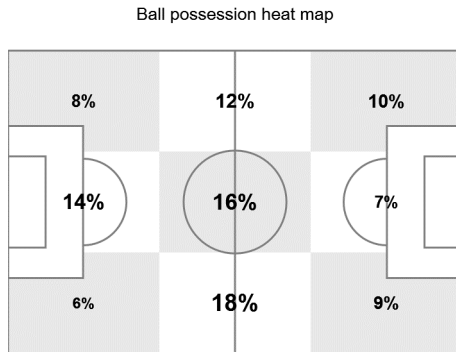

Team Tracking Statistics

Group F

Korea Republic - Mexico 1 : 2 (0 : 1)

28 23 JUN 2018 18:00 Rostov-On-Don / Rostov Arena / RUS

Korea Republic

Attacking direction →

#	Name	Time	Distance covered (metres)			Time spent			SP	T.S.	Activity time spent				
			Total	In Poss	Not in Poss	O.H.	A.3rd	P.A.			Zone 1	Zone 2	Zone 3	Zone 4	Zone 5
23	JO	96'51"	4,351	1,483	1,572				1	18.43	94%	5%			
2	LEE Y.	96'51"	9,034	3,012	4,143	24%	7%		34	29.02	69%	24%	5%	1%	1%
7	SON H.	96'51"	8,892	3,174	3,747	68%	30%	5%	41	31.97	72%	21%	4%	2%	1%
8	JU	65'02"	6,603	1,880	3,432	28%	6%		9	29.23	64%	31%	4%	1%	
11	HWANG	96'51"	9,233	3,019	4,074	56%	30%	8%	47	33.30	71%	22%	4%	2%	1%
12	KIM M.	84'48"	8,482	2,819	3,742	23%	8%	1%	42	28.80	68%	24%	5%	2%	1%
16	KI	96'51"	9,733	2,824	4,770	32%	17%	6%	27	32.18	67%	27%	4%	1%	1%
17	LEE J.	96'51"	10,552	3,622	4,839	41%	21%	3%	41	26.46	64%	27%	7%	2%	
18	MOON	77'59"	8,079	2,448	3,747	43%	23%	4%	39	29.92	66%	27%	4%	2%	1%
19	KIM Y.	96'51"	8,456	2,545	3,951	17%	8%	5%	17	26.64	76%	20%	3%	1%	
20	JANG	96'51"	8,496	2,700	3,881	18%	9%	4%	27	30.17	75%	20%	4%	1%	
10	LEE S.	31'49"	3,287	1,282	1,220	53%	24%	5%	13	28.12	70%	21%	6%	2%	1%
14	HONG	12'03"	1,403	516	540	31%	13%	3%	6	20.99	62%	29%	7%	2%	
15	JUNG W.	18'52"	2,376	891	924	34%	13%		8	25.38	58%	30%	9%	3%	

In Poss: Team in possession
 Not In Poss: Opposite team in possession

O.H.: In opposite half
 A.3rd: In attacking third
 Pen. Area: In penalty area
 SP: Sprints
 T.S.: Top speed

Zone 1: 0-7 km/h
 Zone 2: 7-15 km/h
 Zone 3: 15-20 km/h
 Zone 4: 20-25 km/h
 Zone 5: > 25 km/h