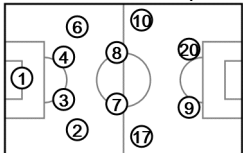

1 NEUER
5,523 m / 99'13"

9 WERNER
10,625 m / 99'13"

17 BOATENG
8,495 m / 83'46"

20 BRANDT
1,333 m / 10'53"

3 HECTOR
10,314 m / 88'20"

11 REUS
10,656 m / 99'13"

18 KIMMICH
11,584 m / 99'13"

21 GUENDOGAN
7,737 m / 68'42"

7 DRAXLER
5,604 m / 47'04"

13 MUELLER
10,728 m / 99'13"

19 RUDY
3,177 m / 30'31"

23 GOMEZ
4,492 m / 52'09"

8 KROOS
10,587 m / 99'13"

16 RUEDIGER
9,782 m / 99'13"

Sweden

Tactical line-up

Direction of play →

Actual formation

1 OLSEN
4,681 m / 99'13"

6 AUGUSTINSSON
10,547 m / 99'13"

10 FORSBERG
11,084 m / 99'13"

11 GUIDETTI
2,270 m / 19'40"

2 LUSTIG
10,384 m / 99'13"

7 LARSSON
11,503 m / 99'13"