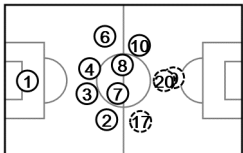

7 DRAXLER
5,604 m / 47'04"

13 MUELLER
10,728 m / 99'13"

19 RUDY
3,177 m / 30'31"

23 GOMEZ
4,492 m / 52'09"

8 KROOS
10,587 m / 99'13"

16 RUEDIGER
9,782 m / 99'13"

Sweden

Tactical line-up

Direction of play →

Actual formation

1 OLSEN
4,681 m / 99'13"

6 AUGUSTINSSON
10,547 m / 99'13"

10 FORSBERG
11,084 m / 99'13"

11 GUIDETTI
2,270 m / 19'40"

2 LUSTIG
10,384 m / 99'13"

7 LARSSON
11,503 m / 99'13"