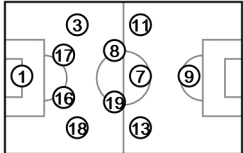

Group F

Players Heat Map

Germany - Sweden 2 : 1 (0 : 1)

27 23 JUN 2018 21:00 Sochi / Fisht Olympic Stadium / RUS

Germany

Tactical line-up

Direction of play →

Actual formation

1 NEUER
5,523 m / 99'13"

9 WERNER
10,625 m / 99'13"

17 BOATENG
8,495 m / 83'46"

20 BRANDT
1,333 m / 10'53"

3 HECTOR
10,314 m / 88'20"

11 REUS
10,656 m / 99'13"

18 KIMMICH
11,584 m / 99'13"

21 GUENDOGAN
7,737 m / 68'42"