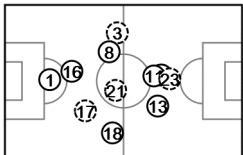

1 NEUER
5,523 m / 99'13"

9 WERNER
10,625 m / 99'13"

17 BOATENG
8,495 m / 83'46"

20 BRANDT
1,333 m / 10'53"

3 HECTOR
10,314 m / 88'20"

11 REUS
10,656 m / 99'13"

18 KIMMICH
11,584 m / 99'13"

21 GUENDOGAN
7,737 m / 68'42"

7 DRAXLER
5,604 m / 47'04"

13 MUELLER
10,728 m / 99'13"

19 RUDY
3,177 m / 30'31"

23 GOMEZ
4,492 m / 52'09"

8 KROOS
10,587 m / 99'13"

16 RUEDIGER
9,782 m / 99'13"

Sweden

Tactical line-up