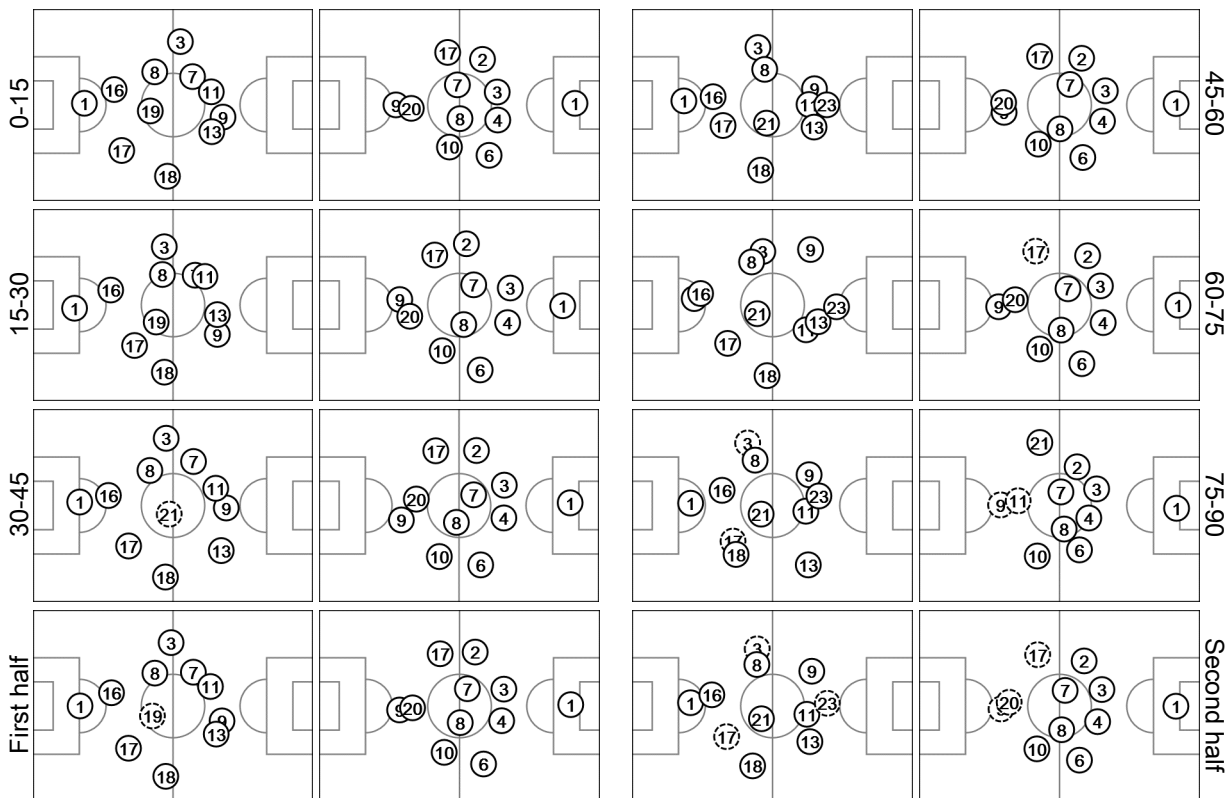

- 1 OLSEN
- 2 LUSTIG
- 3 LINDELOF
- 4 GRANQVIST
- 6 AUGUSTINSSON
- 7 LARSSON
- 8 EKDAL
- 9 BERG
- 10 FORSBERG
- 17 CLAESSION
- 20 TOIVONEN
- 11 GUIDETTI
- 21 DURMAZ
- 22 THELIN