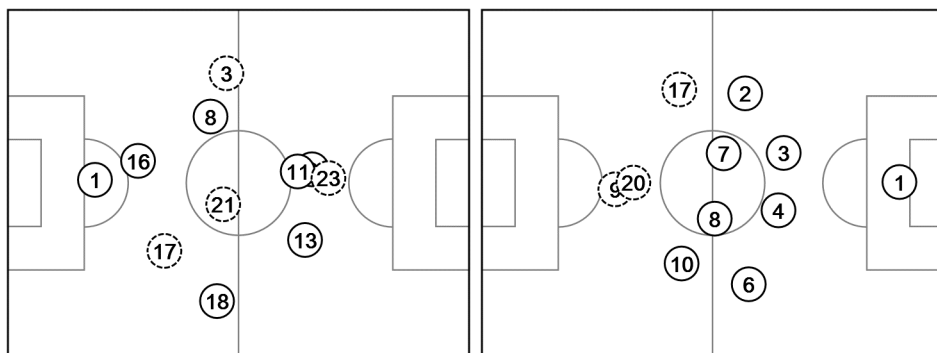

Group F

Actual Formation

Germany - Sweden 2 : 1 (0 : 1)

27 23 JUN 2018 21:00 Sochi / Fisht Olympic Stadium / RUS

31' (S) In 21 GUENDOGAN / Out 19 RUDY
46' (S) In 23 GOMEZ / Out 7 DRAXLER
82' (R) 17 Jerome BOATENG
87' (S) In 20 BRANDT / Out 3 HECTOR

74' (S) In 21 DURMAZ / Out 17 CLAESSION
78' (S) In 11 GUIDETTI / Out 20 TOIVONEN
90' (S) In 22 THELIN / Out 9 BERG

Total time played 99'13"
71% - 42'51" Ball possession 29% - 17'20"
Actual formation
Direction of play --> <-- Direction of play

- NEUER 1
- HECTOR 3
- DRAXLER 7
- KROOS 8
- WERNER 9
- REUS 11
- MUELLER 13
- RUEDIGER 16
- BOATENG 17
- KIMMICH 18
- RUDY 19
- BRANDT 20
- GUENDOGAN 21
- GOMEZ 23