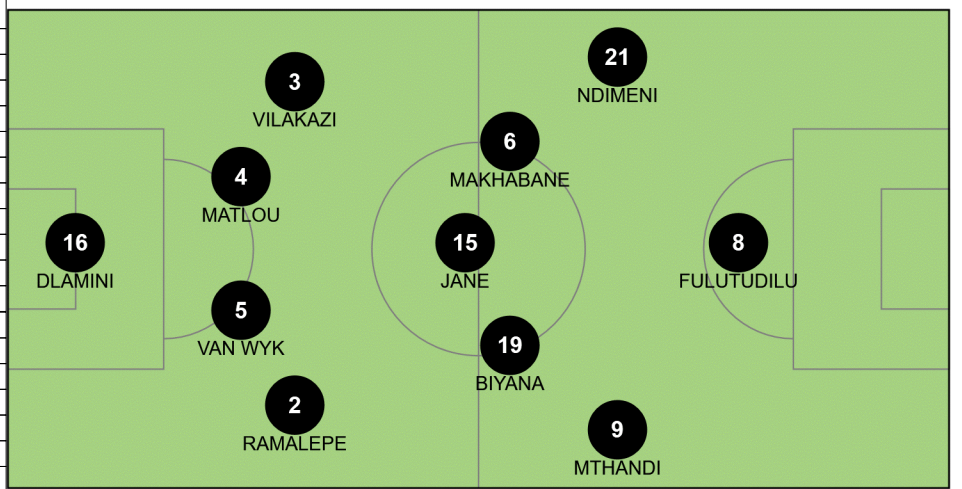

Tactical Line-up

Group B South Africa - Germany

27 17 JUN 2019 18:00 Montpellier / Stade de la Mosson / FRA

Referee: Sandra BRAZ (POR)
Assistant referee 1: Julia MAGNUSSON (SWE)
Assistant referee 2: Lisa RASHID (ENG)
General coordinator: Jo FERNANDES (AUS)

Reserve assistant referee: Michelle O NEILL (IRL)
4th official: Stephanie FRAPPART (FRA)
Match commissioner: Florence OMAGBEMI (NGA)

VAR: Clement TURPIN (FRA)
AVAR 1: Drew FISCHER (CAN)
AVAR 2: Manuela NICOLosi (FRA)

South Africa (RSA) Shirt: yellow/dark green Shorts: dark green Socks: dark green

#	Name	Pos
16	Andile DLAMINI	GK
2	Lebohang RAMALEPE	DF
3	Nothando VILAKAZI	DF
4	Noko MATLOU <i>X</i>	DF
5	Janine VAN WYK (C) <i>X</i>	DF
6	Mamello MAKHABANE	MF
8	Ode FULUTUDILU	FW
9	Amanda MTHANDI	FW
15	Refiloe JANE	MF
19	Kholosa BIYANA <i>X</i>	MF
21	Busisiwe NDIMENI	MF
Substitutes		
1	Mapaseka MPURU	GK
7	Karabo DHLAMINI	DF
10	Linda MOTLHALO	MF
11	Thembi KGATLANA	FW
12	Jermaine SEOPOSENWE	FW
13	Bambanani MBANE	DF
14	Tiisetso MAKHUBELA	DF
17	Leandra SMEDA	MF
18	Bongeka GAMEDE	DF
20	Kaylin SWART	FW
22	Rhoda MULAUDZI	FW
23	Sibulele HOLWENI	MF
Coach Desiree ELLIS (RSA)