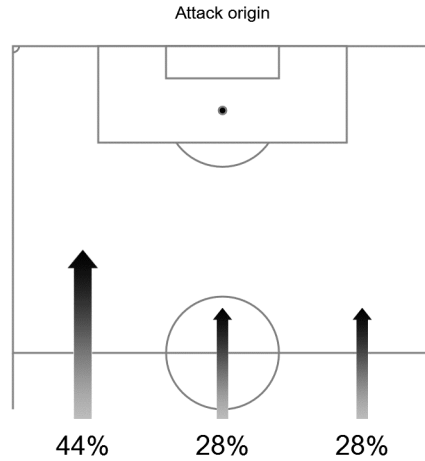

Team Tracking Statistics

Group E

Serbia - Switzerland 1 : 2 (1 : 0)

26 22 JUN 2018 20:00 Kaliningrad / Kaliningrad Stadium / RUS

Serbia

#	Name	Time	Distance covered (metres)			Time spent			SP	T.S.	Activity time spent				
			Total	In Poss	Not in Poss	O.H.	A.3rd	P.A.			Zone 1	Zone 2	Zone 3	Zone 4	Zone 5
1	STOJKOVIC	97'59"	5,251	1,813	1,954				2	21.31	94%	5%	1%		
3	TOSIC	97'59"	9,912	3,092	4,718	14%	3%	1%	31	31.03	68%	26%	4%	2%	
4	MILIVOJEVIC	82'42"	10,436	3,232	5,205	41%	13%	1%	29	27.90	60%	30%	8%	2%	
6	IVANOVIC	97'59"	10,175	3,074	4,780	27%	11%	3%	31	29.48	71%	22%	5%	2%	
9	MITROVIC	97'59"	9,943	3,006	4,729	74%	40%	11%	30	26.46	71%	23%	5%	1%	
10	TADIC	97'59"	11,293	3,822	5,051	57%	30%	4%	54	31.03	62%	29%	6%	2%	1%
11	KOLAROV	97'59"	10,935	3,584	5,065	32%	10%		48	27.68	67%	24%	5%	3%	1%
15	MILENKOVIC	97'59"	9,811	2,812	4,897	14%	5%	2%	31	30.38	69%	25%	5%	1%	
17	KOSTIC	66'04"	8,121	2,370	4,069	59%	31%	4%	36	29.70	59%	31%	6%	3%	1%
20	MILINKOVIC-SAVIC	97'59"	12,373	3,800	6,241	61%	34%	7%	26	24.30	54%	37%	8%	1%	
21	MATIC	97'59"	12,087	3,644	5,846	38%	12%	3%	37	27.90	59%	33%	6%	2%	
18	RADONJIC	15'17"	1,814	550	824	41%	18%	2%	7	31.28	63%	27%	7%	2%	1%
22	LJAJIC	31'55"	3,437	1,355	1,443	53%	22%	2%	13	29.92	69%	20%	9%	2%	

In Poss: Team in possession

O.H: In opposite half

Zone 1: 0-7 km/h

Bold values: top performing in the match

Not In Poss: Opposite team in possession

A.3rd: In attacking third

Zone 2: 7-15 km/h

Pen. Area: In penalty area