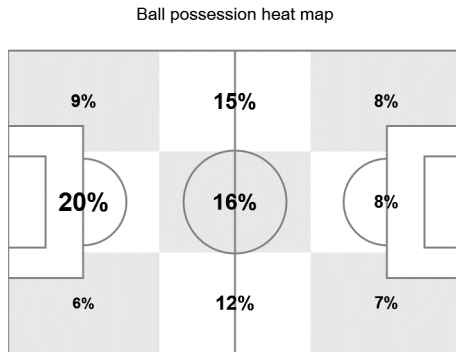

Team Tracking Statistics

Group E

Serbia - Switzerland 1 : 2 (1 : 0)

26 22 JUN 2018 20:00 Kaliningrad / Kaliningrad Stadium / RUS

Serbia

#	Name	Time	Distance covered (metres)			Time spent			SP	T.S.	Activity time spent				
			Total	In Poss	Not in Poss	O.H.	A.3rd	P.A.			Zone 1	Zone 2	Zone 3	Zone 4	Zone 5
1	STOJKOVIC	97'59"	5,251	1,813	1,954				2	21.31	94%	5%	1%		
3	TOSIC	97'59"	9,912	3,092	4,718	14%	3%	1%	31	31.03	68%	26%	4%	2%	
4	MILIVOJEVIC	82'42"	10,436	3,232	5,205	41%	13%	1%	29	27.90	60%	30%	8%	2%	
6	IVANOVIC	97'59"	10,175	3,074	4,780	27%	11%	3%	31	29.48	71%	22%	5%	2%	
9	MITROVIC	97'59"	9,943	3,006	4,729	74%	40%	11%	30	26.46	71%	23%	5%	1%	
10	TADIC	97'59"	11,293	3,822	5,051	57%	30%	4%	54	31.03	62%	29%	6%	2%	1%
11	KOLAROV	97'59"	10,935	3,584	5,065	32%	10%		48	27.68	67%	24%	5%	3%	1%
15	MILENKOVIC	97'59"	9,811	2,812	4,897	14%	5%	2%	31	30.38	69%	25%	5%	1%	
17	KOSTIC	66'04"	8,121	2,370	4,069	59%	31%	4%	36	29.70	59%	31%	6%	3%	1%
20	MILINKOVIC-SAVIC	97'59"	12,373	3,800	6,241	61%	34%	7%	26	24.30	54%	37%	8%	1%	
21	MATIC	97'59"	12,087	3,644	5,846	38%	12%	3%	37	27.90	59%	33%	6%	2%	
18	RADONJIC	15'17"	1,814	550	824	41%	18%	2%	7	31.28	63%	27%	7%	2%	1%
22	LJAJIC	31'55"	3,437	1,355	1,443	53%	22%	2%	13	29.92	69%	20%	9%	2%	

In Poss: Team in possession

O.H: In opposite half

Zone 1: 0-7 km/h

Bold values: top performing in the match

Not In Poss: Opposite team in possession

A.3rd: In attacking third

Zone 2: 7-15 km/h

Pen. Area: In penalty area