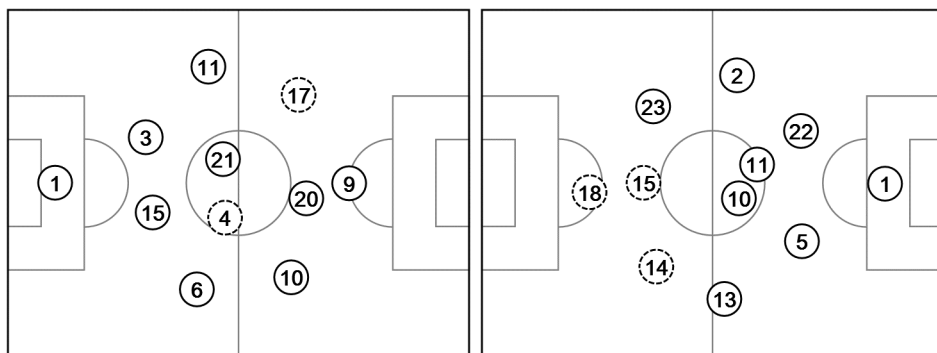

Group E

Actual Formation

Serbia - Switzerland 1 : 2 (1 : 0)

26 22 JUN 2018 20:00 Kaliningrad / Kaliningrad Stadium / RUS

64' In 22 LJAJIC / Out 17 KOSTIC
81' In 18 RADONJIC / Out 4 MILIVOJEVIC

46' In 18 GAVRANOVIC / Out 9 SEFEROVIC
73' In 7 EMBOLO / Out 15 DZEMALI
90+4' In 19 DRMIC / Out 14 ZUBER

Total time played 97'59"
42% - 23'34" Ball possession 58% - 33'02"
Actual formation
Direction of play --> <-- Direction of play

- STOJKOVIC 1
- TOSIC 3
- MILIVOJEVIC 4
- IVANOVIC 6
- MITROVIC 9
- TADIC 10
- KOLAROV 11
- MILENKOVIC 15
- KOSTIC 17
- MILINKOVIC-SAVIC 20
- MATIC 21
- RADONJIC 18
- LJAJIC 22

- 1 SOMMER
- 2 LICHTSTEINER
- 5 AKANJI
- 9 SEFEROVIC
- 10 XHAKA
- 11 BEHRAMI
- 13 R. RODRIGUEZ
- 14 ZUBER
- 15 DZEMALI
- 22 SCHAEER
- 23 SHAQIRI
- 7 EMBOLO
- 18 GAVRANOVIC
- 19 DRMIC

Did not play the entire match Substitution Sent off Actual formation: average player positions