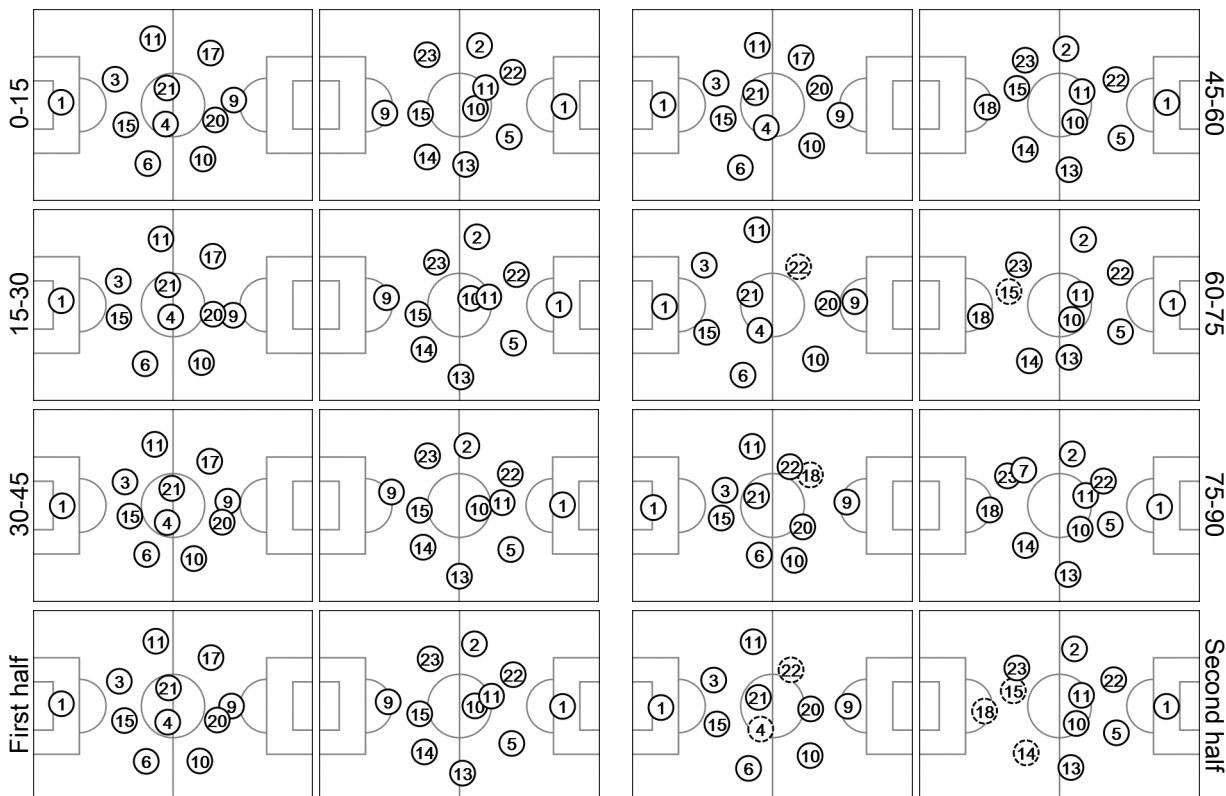

Group E

Actual Formation

Serbia - Switzerland 1 : 2 (1 : 0)

26 22 JUN 2018 20:00 Kaliningrad / Kaliningrad Stadium / RUS

64' In 22 LJAJIC / Out 17 KOSTIC
81' In 18 RADONJIC / Out 4 MILIVOJEVIC

46' In 18 GAVRANOVIC / Out 9 SEFEROVIC
73' In 7 EMBOLO / Out 15 DZEMALI
90+4' In 19 DRMIC / Out 14 ZUBER

Total time played 97'59"
42% - 23'34" Ball possession 58% - 33'02"
Actual formation
Direction of play --> <-- Direction of play

- STOJKOVIC 1
- TOSIC 3
- MILIVOJEVIC 4
- IVANOVIC 6
- MITROVIC 9
- TADIC 10
- KOLAROV 11
- MILENKOVIC 15
- KOSTIC 17
- MILINKOVIC-SAVIC 20
- MATIC 21
- RADONJIC 18
- LJAJIC 22

- 1 SOMMER
- 2 LICHTSTEINER
- 5 AKANJI
- 9 SEFEROVIC
- 10 XHAKA
- 11 BEHRAMI
- 13 R. RODRIGUEZ
- 14 ZUBER
- 15 DZEMALI
- 22 SCHAEER
- 23 SHAQIRI
- 7 EMBOLO
- 18 GAVRANOVIC
- 19 DRMIC

Did not play the entire match Substitution Sent off Actual formation: average player positions