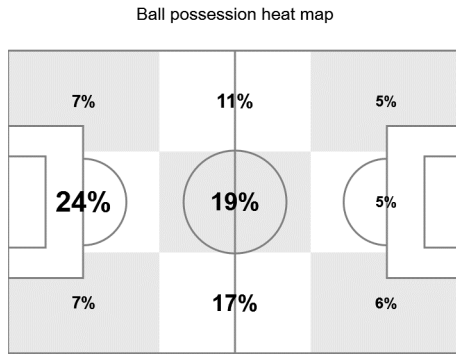

Team Tracking Statistics

Group E

Brazil - Costa Rica 2 : 0 (0 : 0)

25 22 JUN 2018 15:00 Saint Petersburg / Saint Petersburg Stadium / RUS

Costa Rica

| # | Name | Time | Distance covered (metres) | | | Time spent | | | SP | T.S. | Activity time spent | | | | |
|----|----------|--------|---------------------------|---------|--------------|------------|-------|------|----|--------------|---------------------|--------|--------|--------|--------|
| | | | Total | In Poss | Not in Poss | O.H. | A.3rd | P.A. | | | Zone 1 | Zone 2 | Zone 3 | Zone 4 | Zone 5 |
| 1 | NAVAS | 99'16" | 3,461 | 856 | 2,007 | | | | | 11.88 | 95% | 4% | 1% | | |
| 2 | ACOSTA | 99'16" | 9,437 | 2,186 | 5,748 | 7% | 1% | | 26 | 30.38 | 70% | 25% | 3% | 1% | 1% |
| 3 | GONZALEZ | 99'16" | 9,190 | 2,204 | 5,477 | 7% | 2% | 1% | 19 | 32.18 | 68% | 28% | 3% | 1% | |
| 5 | BORGES | 99'16" | 11,531 | 2,979 | 6,859 | 26% | 9% | 3% | 42 | 29.70 | 59% | 32% | 7% | 2% | |
| 6 | DUARTE | 99'16" | 9,660 | 2,461 | 5,690 | 9% | 3% | 2% | 19 | 25.38 | 67% | 28% | 4% | 1% | |
| 8 | OVIEDO | 99'16" | 10,512 | 2,696 | 6,080 | 18% | 6% | | 31 | 27.68 | 62% | 30% | 5% | 2% | 1% |
| 10 | B. RUIZ | 99'16" | 11,694 | 3,051 | 6,726 | 31% | 11% | 2% | 30 | 25.38 | 59% | 31% | 8% | 2% | |
| 11 | VENEGAS | 99'16" | 11,591 | 3,222 | 6,441 | 44% | 15% | 3% | 48 | 31.72 | 60% | 30% | 7% | 2% | 1% |
| 16 | GAMBOA | 75'43" | 7,928 | 2,055 | 4,459 | 16% | 6% | | 26 | 31.97 | 66% | 27% | 4% | 2% | 1% |
| 20 | GUZMAN | 84'06" | 10,166 | 2,458 | 6,192 | 23% | 7% | 1% | 22 | 29.48 | 56% | 34% | 9% | 1% | |
| 21 | URENA | 54'59" | 5,739 | 1,641 | 3,266 | 55% | 21% | 4% | 25 | 31.72 | 67% | 26% | 4% | 2% | 1% |
| 7 | BOLANOS | 44'17" | 4,681 | 1,131 | 2,707 | 30% | 12% | 3% | 13 | 30.60 | 65% | 28% | 4% | 2% | 1% |
| 15 | CALVO | 23'33" | 2,011 | 432 | 1,178 | 9% | 2% | | 7 | 22.32 | 70% | 23% | 5% | 2% | |
| 17 | TEJEDA | 15'10" | 1,543 | 319 | 986 | 16% | 2% | | 3 | 24.84 | 64% | 27% | 6% | 2% | 1% |