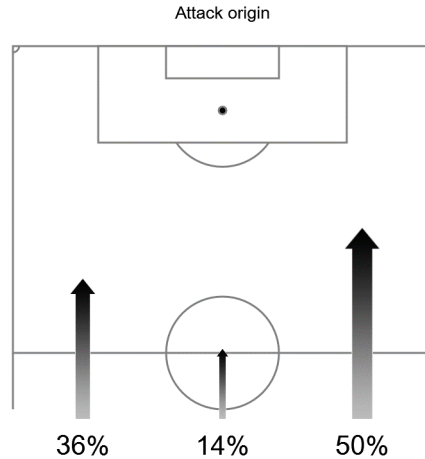

Team Tracking Statistics

Group E

Brazil - Costa Rica 2 : 0 (0 : 0)

25 22 JUN 2018 15:00 Saint Petersburg / Saint Petersburg Stadium / RUS

Costa Rica

| # | Name | Time | Distance covered (metres) | | | Time spent | | | SP | T.S. | Activity time spent | | | | |
|----|----------|--------|---------------------------|---------|--------------|------------|-------|------|----|--------------|---------------------|--------|--------|--------|--------|
| | | | Total | In Poss | Not in Poss | O.H. | A.3rd | P.A. | | | Zone 1 | Zone 2 | Zone 3 | Zone 4 | Zone 5 |
| 1 | NAVAS | 99'16" | 3,461 | 856 | 2,007 | | | | | 11.88 | 95% | 4% | 1% | | |
| 2 | ACOSTA | 99'16" | 9,437 | 2,186 | 5,748 | 7% | 1% | | 26 | 30.38 | 70% | 25% | 3% | 1% | 1% |
| 3 | GONZALEZ | 99'16" | 9,190 | 2,204 | 5,477 | 7% | 2% | 1% | 19 | 32.18 | 68% | 28% | 3% | 1% | |
| 5 | BORGES | 99'16" | 11,531 | 2,979 | 6,859 | 26% | 9% | 3% | 42 | 29.70 | 59% | 32% | 7% | 2% | |
| 6 | DUARTE | 99'16" | 9,660 | 2,461 | 5,690 | 9% | 3% | 2% | 19 | 25.38 | 67% | 28% | 4% | 1% | |
| 8 | OVIEDO | 99'16" | 10,512 | 2,696 | 6,080 | 18% | 6% | | 31 | 27.68 | 62% | 30% | 5% | 2% | 1% |
| 10 | B. RUIZ | 99'16" | 11,694 | 3,051 | 6,726 | 31% | 11% | 2% | 30 | 25.38 | 59% | 31% | 8% | 2% | |
| 11 | VENEGAS | 99'16" | 11,591 | 3,222 | 6,441 | 44% | 15% | 3% | 48 | 31.72 | 60% | 30% | 7% | 2% | 1% |
| 16 | GAMBOA | 75'43" | 7,928 | 2,055 | 4,459 | 16% | 6% | | 26 | 31.97 | 66% | 27% | 4% | 2% | 1% |
| 20 | GUZMAN | 84'06" | 10,166 | 2,458 | 6,192 | 23% | 7% | 1% | 22 | 29.48 | 56% | 34% | 9% | 1% | |
| 21 | URENA | 54'59" | 5,739 | 1,641 | 3,266 | 55% | 21% | 4% | 25 | 31.72 | 67% | 26% | 4% | 2% | 1% |
| 7 | BOLANOS | 44'17" | 4,681 | 1,131 | 2,707 | 30% | 12% | 3% | 13 | 30.60 | 65% | 28% | 4% | 2% | 1% |
| 15 | CALVO | 23'33" | 2,011 | 432 | 1,178 | 9% | 2% | | 7 | 22.32 | 70% | 23% | 5% | 2% | |
| 17 | TEJEDA | 15'10" | 1,543 | 319 | 986 | 16% | 2% | | 3 | 24.84 | 64% | 27% | 6% | 2% | 1% |