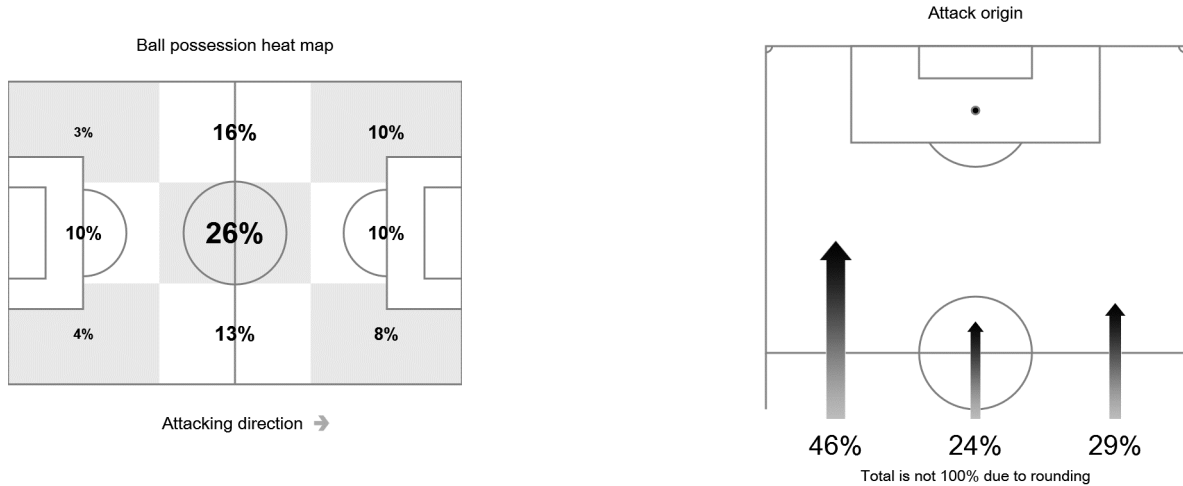

Team Tracking Statistics

Group E

Brazil - Costa Rica 2 : 0 (0 : 0)

25 22 JUN 2018 15:00 Saint Petersburg / Saint Petersburg Stadium / RUS

Brazil

#	Name	Time	Distance covered (metres)			Time spent			SP	T.S.	Activity time spent				
			Total	In Poss	Not in Poss	O.H.	A.3rd	P.A.			Zone 1	Zone 2	Zone 3	Zone 4	Zone 5
1	ALISSON	99'16"	5,124	2,706	1,269				2	18.61	94%	5%	1%		
2	THIAGO SILVA	99'16"	8,675	4,602	2,555	36%	12%	3%	20	31.72	77%	19%	3%	1%	
3	MIRANDA	99'16"	8,788	4,633	2,689	32%	10%	4%	28	29.23	75%	20%	4%	1%	
5	CASEMIRO	99'16"	11,146	6,278	3,181	55%	23%	7%	22	31.28	58%	35%	6%	1%	
9	GABRIEL JESUS	93'32"	9,034	4,889	2,710	80%	56%	15%	36	29.02	69%	23%	5%	2%	1%
10	NEYMAR	99'16"	9,411	5,485	2,412	80%	50%	9%	30	31.72	70%	24%	4%	1%	1%
11	PHILIPPE COUTINHO	99'16"	11,331	6,365	3,194	71%	38%	5%	48	26.82	60%	31%	6%	2%	1%
12	MARCELO	99'16"	9,649	5,353	2,533	54%	23%	2%	26	24.30	70%	23%	5%	2%	
15	PAULINHO	68'48"	8,027	4,353	2,431	68%	40%	10%	28	29.70	60%	30%	8%	2%	
19	WILLIAN	46'10"	4,787	2,329	1,623	74%	40%	4%	18	26.28	65%	27%	5%	2%	1%
22	FAGNER	99'16"	10,322	5,729	2,886	50%	17%	1%	31	27.00	66%	28%	5%	1%	
7	DOUGLAS COSTA	53'06"	5,076	3,034	1,171	78%	53%	8%	12	29.23	69%	23%	6%	1%	1%
17	FERNANDINHO	5'44"	674	474	118	80%	51%	20%	4	20.09	55%	31%	9%	4%	1%
20	ROBERTO FIRMINO	30'28"	3,032	1,773	783	71%	46%	15%	11	27.68	64%	26%	6%	3%	1%

In Poss: Team in possession O.H.: In opposite half Zone 1: 0-7 km/h Bold values: top performing in the match
 Not In Poss: Opposite team in possession A.3rd: In attacking third Zone 2: 7-15 km/h
 Pen. Area: In penalty area Zone 3: 15-20 km/h
 SP: Sprints Zone 4: 20-25 km/h
 T.S.: Top speed Zone 5: > 25 km/h