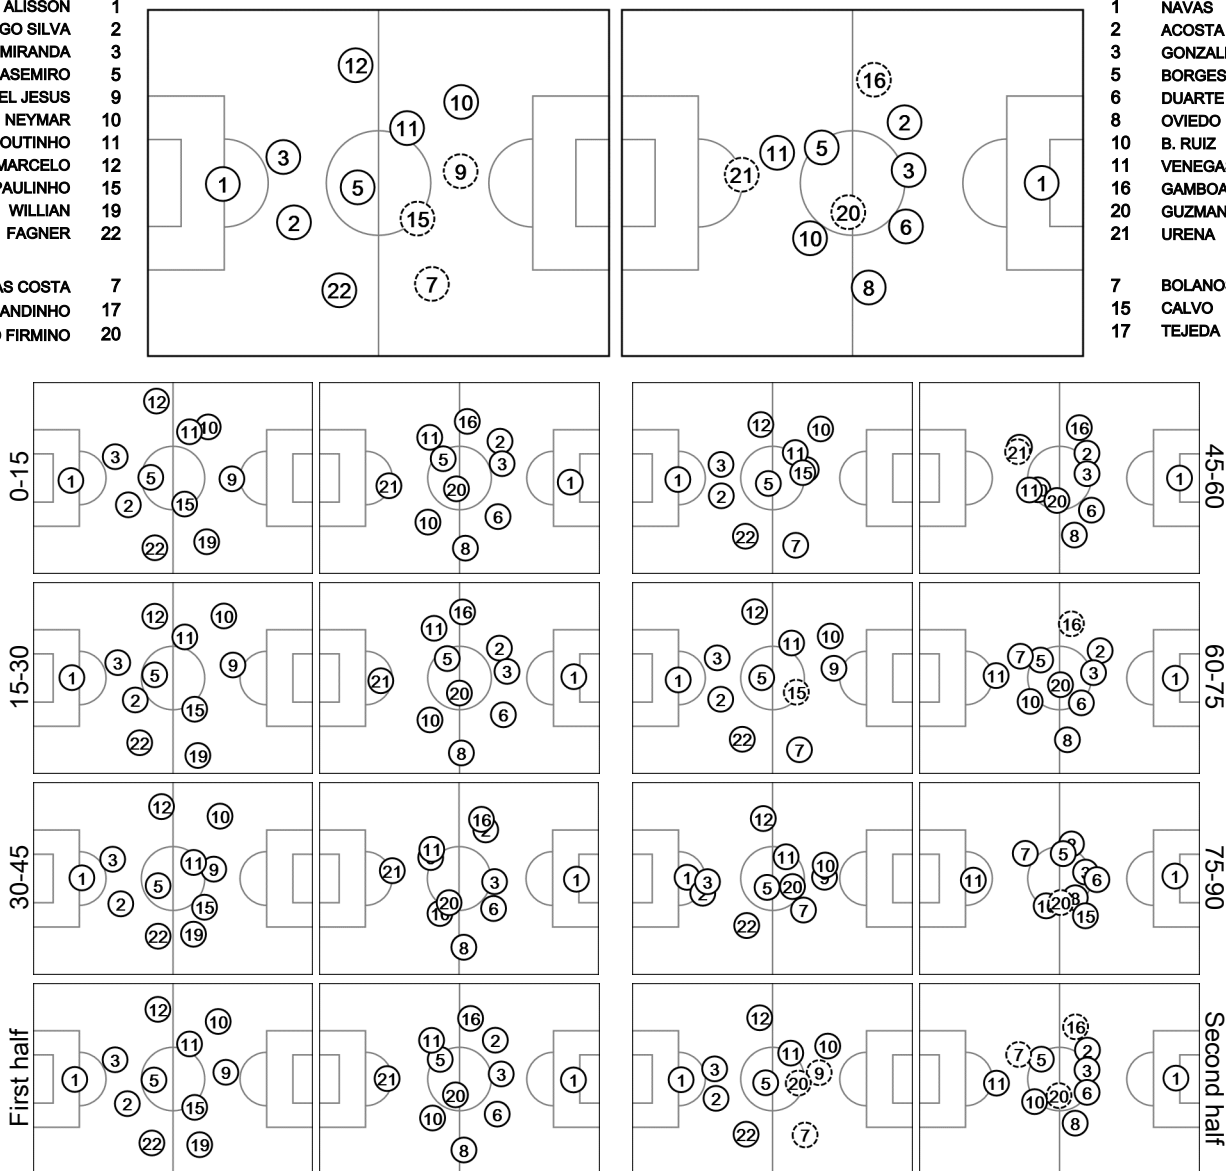

54' In 7 BOLANOS / Out 21 URENA
 75' In 15 CALVO / Out 16 GAMBOA
 83' In 17 TEJEDA / Out 20 GUZMAN

Total time played 99'16"
 66% - 42'00" Ball possession 34% - 22'00"
 Actual formation
 Direction of play --> <-- Direction of play

- ALISSON 1
- THIAGO SILVA 2
- MIRANDA 3
- CASEMIRO 5
- GABRIEL JESUS 9
- NEYMAR 10
- PHILIPPE COUTINHO 11
- MARCELO 12
- PAULINHO 15
- WILLIAN 19
- FAGNER 22

- DOUGLAS COSTA 7
- FERNANDINHO 17
- ROBERTO FIRMINO 20

- 1 NAVAS
- 2 ACOSTA
- 3 GONZALEZ
- 5 BORGES
- 6 DUARTE
- 8 OVIEDO
- 10 B. RUIZ
- 11 VENEGAS
- 16 GAMBOA
- 20 GUZMAN
- 21 URENA

- 7 BOLANOS
- 15 CALVO
- 17 TEJEDA

Did not play the entire match Substitution Sent off Actual formation: average player positions