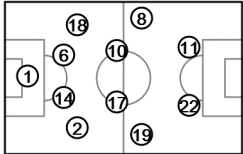

6 BALOGUN
9,182 m / 98'37"

11 MOSES
9,799 m / 98'37"

9 IGHALO
1,327 m / 12'23"

2 IDOWU
4,512 m / 47'06"

7 MUSA
8,798 m / 98'37"

14 IHEANACHO
8,532 m / 86'14"

18 IWObI
863 m / 6'33"

4 NDIDI
10,486 m / 98'37"

8 ETEBO
9,977 m / 92'04"

22 OMERUO
8,940 m / 98'37"

21 EBUEHI
5,378 m / 51'31"

5 EKONG
8,604 m / 98'37"

10 MIKEL
9,665 m / 98'37"

Iceland

Tactical line-up

Direction of play →

Actual formation

1 HALLDORSSON
5,697 m / 98'37"

10 G. SIGURDSSON
10,503 m / 98'37"

18 MAGNUSSON
10,147 m / 98'37"

5 INGASON
3,289 m / 32'15"

2 SAEVARSSON
9,443 m / 98'37"

11 A. FINNBOGASON
10,131 m / 98'37"

17 GUNNARSSON
8,785 m / 88'39"

Actual formation: average player positions

FIFA does not vouch for the accuracy of technical statistics compiled in association with its competition results system partner.