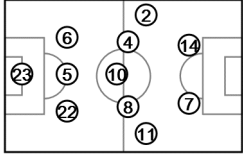

Group D

Nigeria - Iceland 2 : 0 (0 : 0)

24 22 JUN 2018 18:00 Volgograd / Volgograd Arena / RUS

Nigeria

Tactical line-up

Direction of play →

Actual formation

23 UZOHO
3,609 m / 98'37"

6 BALOGUN
9,182 m / 98'37"

11 MOSES
9,799 m / 98'37"

9 IGHALO
1,327 m / 12'23"

2 IDOWU
4,512 m / 47'06"

7 MUSA
8,798 m / 98'37"

14 IHEANACHO
8,532 m / 86'14"

18 IWObI
863 m / 6'33"

4 NDIDI
10,486 m / 98'37"

8 ETEBO
9,977 m / 92'04"

22 OMERUO
8,940 m / 98'37"

21 EBUEHI
5,378 m / 51'31"

5 EKONG
8,604 m / 98'37"

10 MIKEL
9,665 m / 98'37"

Iceland

Tactical line-up

Direction of play →

17 GUNNARSSON
8,785 m / 88'39"

Actual formation: average player positions

FIFA does not vouch for the accuracy of technical statistics compiled in association with its competition results system partner.