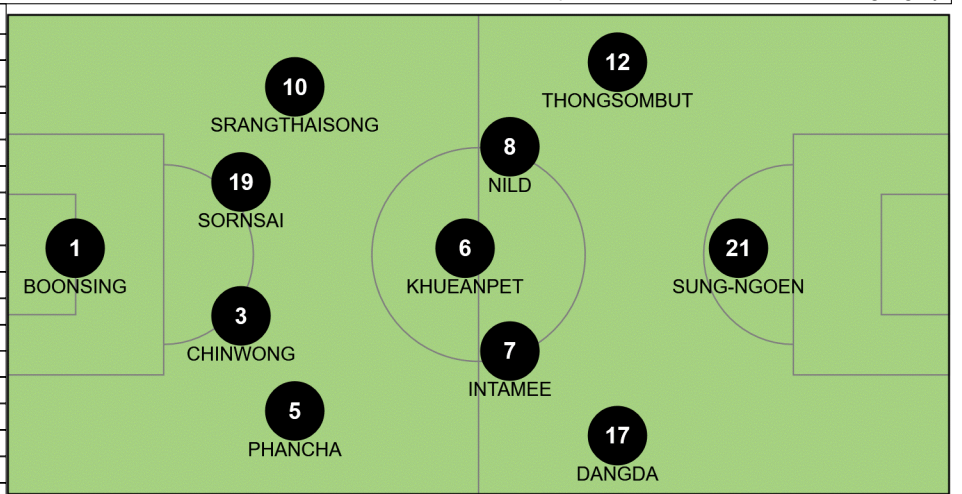

Thailand (THA)

#	Name	Pos
1	Waraporn BOONSING	GK
3	Natthakarn CHINWONG	DF
5	Ainon PHANCHA	DF
6	Pikul KHUEANPET	MF
7	Silawan INTAMEE	MF
8	Miranda NILD	FW
10	Sunisa SRANGTHAISONG	DF
12	Rattikan THONGSOMBUT	FW
17	Taneekarn DANGDA <i>X</i>	FW
19	Pitsamai SORNSAI	FW
21	Kanjana SUNG-NGOEN (C)	MF
Substitutes		
2	Kanjanaporn SAENKHUN	DF
4	Duangnapa SRITALA	DF
9	Warunee PHETWISET	DF
11	Sudarat CHUCHUEN	DF
13	Orathai SRIMANEE	MF
14	Saowalak PENGNGAM	FW
15	Orapin WAENNGOEN	MF
16	Khwanrudi SAENGCHAN	MF
18	Sukanya CHOR CHAROENYING	GK
20	Wilaiporn BOOTHDUANG	MF
22	Tiffany SORNPAO	GK
23	Phonphirun PHILAWAN	DF
Coach Nuengrutai SRATHONGVIAN (THA)		

Thailand (THA) Shirt: red/port red Shorts: red Socks: red/light grey