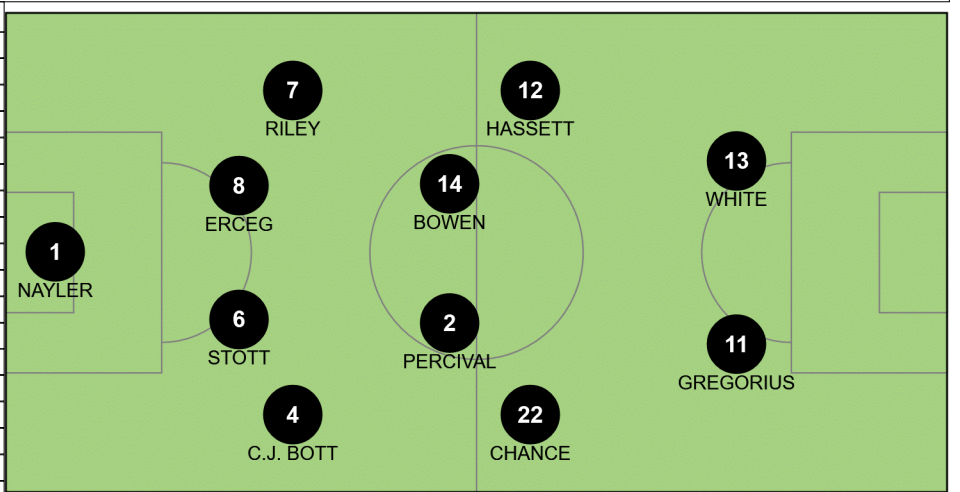

Substitutes

2	Allysha CHAPMAN	DF
5	Rebecca QUINN	DF
6	Deanne ROSE	MF
7	Julia GROSSO	MF
9	Jordyn HUITEMA	FW
14	Gabrielle CARLE	FW

Matches played

19	Adriana LEON	FW
20	Shannon WOELLER	DF
21	Sabrina D ANGELO	GK
22	Lindsay AGNEW	DF
23	Jenna HELLSTROM	DF

Coach Kenneth HEINER-MOLLER (DEN)

10 Jun CAN - CMR 1:0 (1:0)

Group E	MP	W	D	L	GF	GA	GD	FPP	Pts
Netherlands	2	2	0	0	4	1	+3	0	6
Canada	1	1	0	0	1	0	+1	0	3
New Zealand	1	0	0	1	0	1	-1	0	0
Cameroon	2	0	0	2	1	4	-3	-5	0

New Zealand (NZL) Shirt: white Shorts: white Socks: white

#	Name	Pos
1	Erin NAYLER	GK
2	Ria PERCIVAL	DF
4	C.J. BOTT	DF
6	Rebekah STOTT	DF
7	Ali RILEY (C)	DF
8	Abby ERCEG	DF
11	Sarah GREGORIUS	FW
12	Betsy HASSETT	MF
13	Rosie WHITE	FW
14	Katie BOWEN	MF
22	Olivia CHANCE	MF

Substitutes

3	Anna GREEN	DF
5	Nicole STRATFORD	DF
9	Emma KETE	FW
10	Annalie LONGO	MF
15	Sarah MORTON	DF
16	Katie DUNCAN	MF

Matches played

17	Hannah WILKINSON	FW
18	Steph SKILTON	DF
19	Paige SATCHELL	FW
20	Daisy CLEVERLEY	MF
21	Victoria ESSON	GK
23	Nadia OLLA	GK

Coach Tom SERMANNI (AUS)

11 Jun NZL - NED 0:1 (0:0)

Group E	MP	W	D	L	GF	GA	GD	FPP	Pts
Netherlands	2	2	0	0	4	1	+3	0	6
Canada	1	1	0	0	1	0	+1	0	3
New Zealand	1	0	0	1	0	1	-1	0	0
Cameroon	2	0	0	2	1	4	-3	-5	0

GK: Goalkeeper
DF: Defender
MF: Midfielder
FW: Forward
C: Captain

A: Absent
N: Not eligible to play
I: Injured
X: Misses next match if booked
MP: Matches played

W: Win
D: Drawn
L: Lost
GF: Goals for
GA: Goals against

GD: Goal difference
Pts: Points

VAR: Video Assistant Referee
AVAR 1: Assistant VAR
AVAR 2: Offside VAR