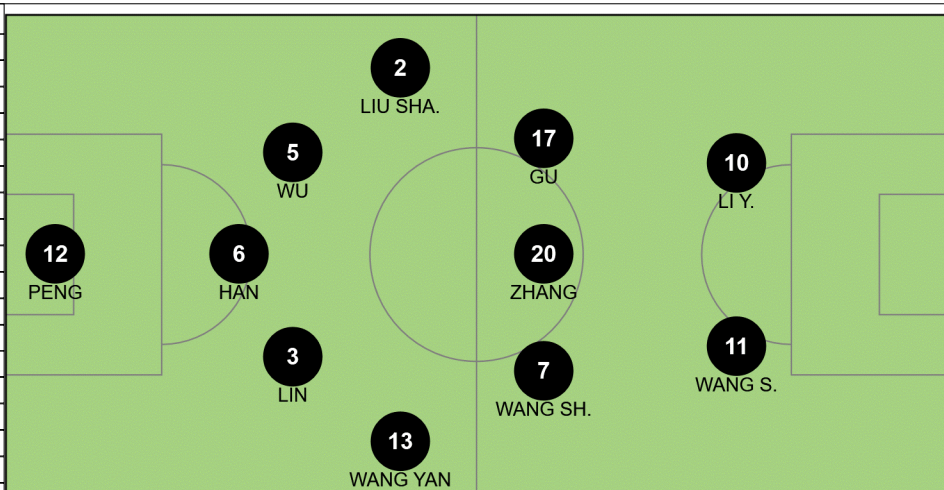

Matches played
08 Jun ESP - RSA 3:1 (0:1)

Group B	MP	W	D	L	GF	GA	GD	FPP	Pts
Germany	2	2	0	0	2	0	+2	-2	6
Spain	2	1	0	1	3	2	+1	-1	3
China PR	1	0	0	1	0	1	-1	-4	0
South Africa	1	0	0	1	1	3	-2	-5	0

China PR (CHN) Shirt: red Shorts: red Socks: red

#	Name	Pos
12	PENG Shimeng	GK
2	LIU Shanshan X	DF
3	LIN Yuping	DF
5	WU Haiyan (C)	DF
6	HAN Peng	MF
7	WANG Shuang X	FW
10	LI Ying	FW
11	WANG Shanshan X	FW
13	WANG Yan	DF
17	GU Yasha	FW
20	ZHANG Rui	MF
Substitutes		
1	XU Huan	GK
4	LOU Jiahui	FW
8	LI Jiayue	DF
9	YANG Li X	FW
14	WANG Ying	DF
15	SONG Duan	FW
16	LI Wen	DF
18	BI Xiaolin	GK
19	TAN Ruyin	MF
21	YAO Wei	MF
22	LUO Guiping	MF
23	LIU Yanqiu	MF
Coach JIA Xiuquan (CHN)