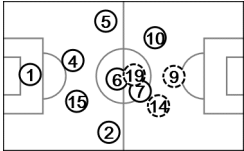

Group H

Players Heat Map

Belgium - Algeria 2 : 1 (0 : 1)

15 17 JUN 2014 13:00 Belo Horizonte / Estadio Mineirao / BRA

Belgium

Tactical line-up

Direction of play →

Actual formation

1 COURTOIS
3,449 m / 94'40"

6 WITSEL
11,107 m / 94'40"

15 VAN BUYTEN
9,653 m / 94'40"

8 FELLAINI
4,077 m / 28'57"

2 ALDERWEIRELD
10,874 m / 94'40"

7 DE BRUYNE
11,687 m / 94'40"

19 DEMBELE
7,540 m / 65'43"

14 MERTENS
5,451 m / 48'35"