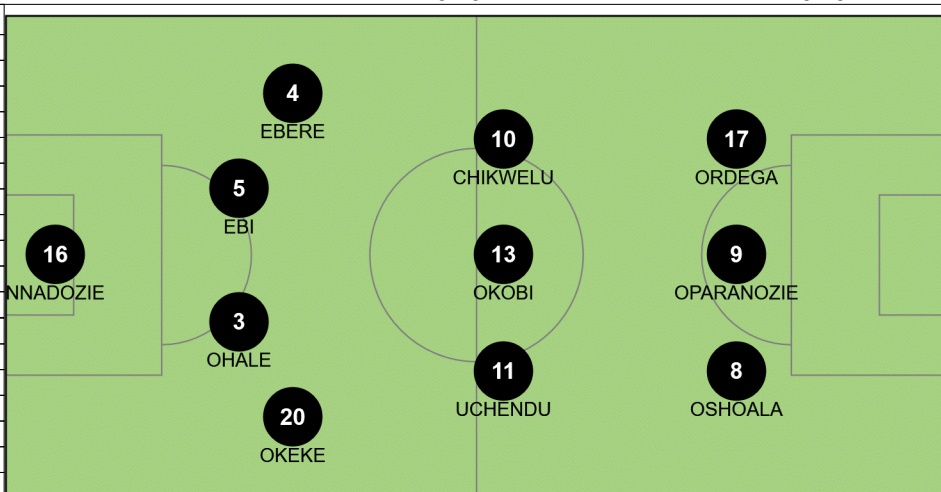

Tactical Line-up

Group A

Nigeria - Korea Republic

14 12 JUN 2019 15:00 Grenoble / Stade des Alpes / FRA

Referee: Anastasia PUSTOVOYTOVA (RUS)
Assistant referee 1: Ekaterina KUROCHKINA (RUS)
Assistant referee 2: Petruta IUGULESCU (ROU)
General coordinator: Despina KALOGIANNIS (AUS)

Reserve assistant referee: Julia MAGNUSSON (SWE)
4th official: Ekaterina KOROLEVA (USA)
Match commissioner: Susanne ERLANDSSON (SWE)

VAR: Carlos DEL CERRO GRANDE (ESP)
AVAR 1: Paolo VALERI (ITA)
AVAR 2: Leslie VASQUEZ (CHI)

Nigeria (NGA) Shirt: light green/white Shorts: white Socks: light green/white

#	Name	Pos
16	Chiamaka NNADOZIE	GK
3	Osinachi OHALE	DF
4	Ngozi EBERE	DF
5	Onome EBI	DF
8	Asisat OSHOALA	FW
9	Desire OPARANOZIE (C)	FW
10	Rita CHIKWELU	MF
11	Chinaza UCHENDU	MF
13	Ngozi OKOBI	MF
17	Francisca ORDEGA	FW
20	Chidinma OKEKE	DF
Substitutes		
1	Tochukwu OLUHEI	GK
2	Amarachi OKORONKWO	MF
6	Evelyn NWABUOKU	MF
7	Anam IMO	FW
12	Uchenna KANU	FW
15	Rasheedat AJIBADE	MF
18	Halimatu AYINDE	MF
19	Chinwendu IHEZUO	FW
21	Alaba JONATHAN	GK
22	Alice OGEBE	FW
23	Ogonna CHUKWUDI	MF
14	Faith MICHAEL	DF
Coach Thomas DENNERBY (SWE)