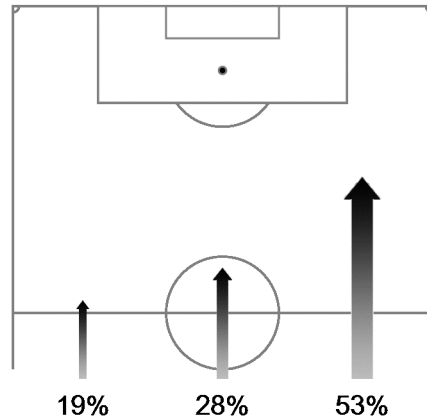

# 13 16 JUN 2014 13:00 Salvador / Arena Fonte Nova / BRA

Portugal

Ball possession heat map

Attacking direction →

Attack origin

#	Name	Time	Distance covered (metres)			Time spent			Sprints	Top speed	Activity time spent		
			Total	In Poss	Not in Poss	Opp. Half	Att. 3rd	Pen. Area			Low	Medium	High
12	PATRICIO	94'05"	5,630	1,925	2,101				2	21.71	96%	2%	2%
2	ALVES	94'05"	9,809	3,229	4,246	16%	3%	1%	20	27.58	83%	8%	9%
3	PEPE	36'40"	3,976	1,242	1,534	13%	3%	2%	21	27.22	85%	7%	8%
4	VELOSO	47'05"	5,540	1,709	2,397	32%	7%		19	27.72	77%	10%	13%
5	COENTRAO	66'30"	6,734	2,233	2,794	31%	10%	1%	25	32.15	85%	6%	9%
7	CRISTIANO RONAL...	94'05"	9,134	3,218	3,317	69%	33%	7%	25	29.95	86%	7%	7%
8	MOUTINHO	94'05"	10,920	3,529	4,496	52%	22%	3%	19	23.76	79%	11%	10%
9	ALMEIDA	27'15"	2,947	918	1,244	83%	41%	8%	8	24.48	86%	8%	6%
16	MEIRELES	94'05"	10,852	3,564	<b>4,666</b>	38%	11%	1%	40	29.59	77%	12%	11%
17	NANI	94'05"	10,526	3,817	4,208	50%	22%	4%	31	27.00	80%	10%	10%
21	PEREIRA	94'05"	10,716	3,825	4,485	31%	9%	1%	44	26.32	79%	9%	12%
11	EDER	66'50"	6,805	2,252	2,529	68%	36%	10%	24	28.66	84%	8%	8%
13	COSTA	47'00"	4,996	1,608	2,239	23%	9%	4%	8	27.18	84%	8%	8%
19	ALMEIDA	27'34"	3,283	1,327	1,282	39%	14%	1%	20	25.24	77%	11%	12%

In Poss: Team in possession      Opp. Half: In opposing half      Bold values: top performing in the match  
 Not In Poss: Opposite team in possession      Att. 3rd: In attacking third  
 Pen. Area: In penalty area