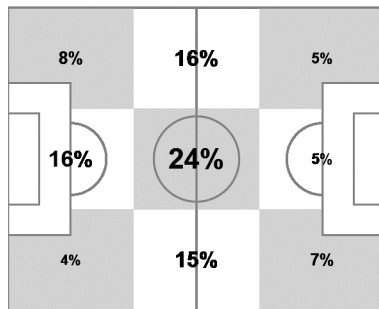

# 13 16 JUN 2014 13:00 Salvador / Arena Fonte Nova / BRA

Portugal

Ball possession heat map

Attacking direction →

Attack origin

#	Name	Time	Distance covered (metres)			Time spent			Sprints	Top speed	Activity time spent		
			Total	In Poss	Not in Poss	Opp. Half	Att. 3rd	Pen. Area			Low	Medium	High
12	PATRICIO	94'05"	5,630	1,925	2,101				2	21.71	96%	2%	2%
2	ALVES	94'05"	9,809	3,229	4,246	16%	3%	1%	20	27.58	83%	8%	9%
3	PEPE	36'40"	3,976	1,242	1,534	13%	3%	2%	21	27.22	85%	7%	8%
4	VELOSO	47'05"	5,540	1,709	2,397	32%	7%		19	27.72	77%	10%	13%
5	COENTRAO	66'30"	6,734	2,233	2,794	31%	10%	1%	25	32.15	85%	6%	9%
7	CRISTIANO RONAL...	94'05"	9,134	3,218	3,317	69%	33%	7%	25	29.95	86%	7%	7%
8	MOUTINHO	94'05"	10,920	3,529	4,496	52%	22%	3%	19	23.76	79%	11%	10%
9	ALMEIDA	27'15"	2,947	918	1,244	83%	41%	8%	8	24.48	86%	8%	6%
16	MEIRELES	94'05"	10,852	3,564	<b>4,666</b>	38%	11%	1%	40	29.59	77%	12%	11%
17	NANI	94'05"	10,526	3,817	4,208	50%	22%	4%	31	27.00	80%	10%	10%
21	PEREIRA	94'05"	10,716	3,825	4,485	31%	9%	1%	44	26.32	79%	9%	12%
11	EDER	66'50"	6,805	2,252	2,529	68%	36%	10%	24	28.66	84%	8%	8%
13	COSTA	47'00"	4,996	1,608	2,239	23%	9%	4%	8	27.18	84%	8%	8%
19	ALMEIDA	27'34"	3,283	1,327	1,282	39%	14%	1%	20	25.24	77%	11%	12%

In Poss: Team in possession      Opp. Half: In opposing half      Bold values: top performing in the match  
 Not In Poss: Opposite team in possession      Att. 3rd: In attacking third  
 Pen. Area: In penalty area